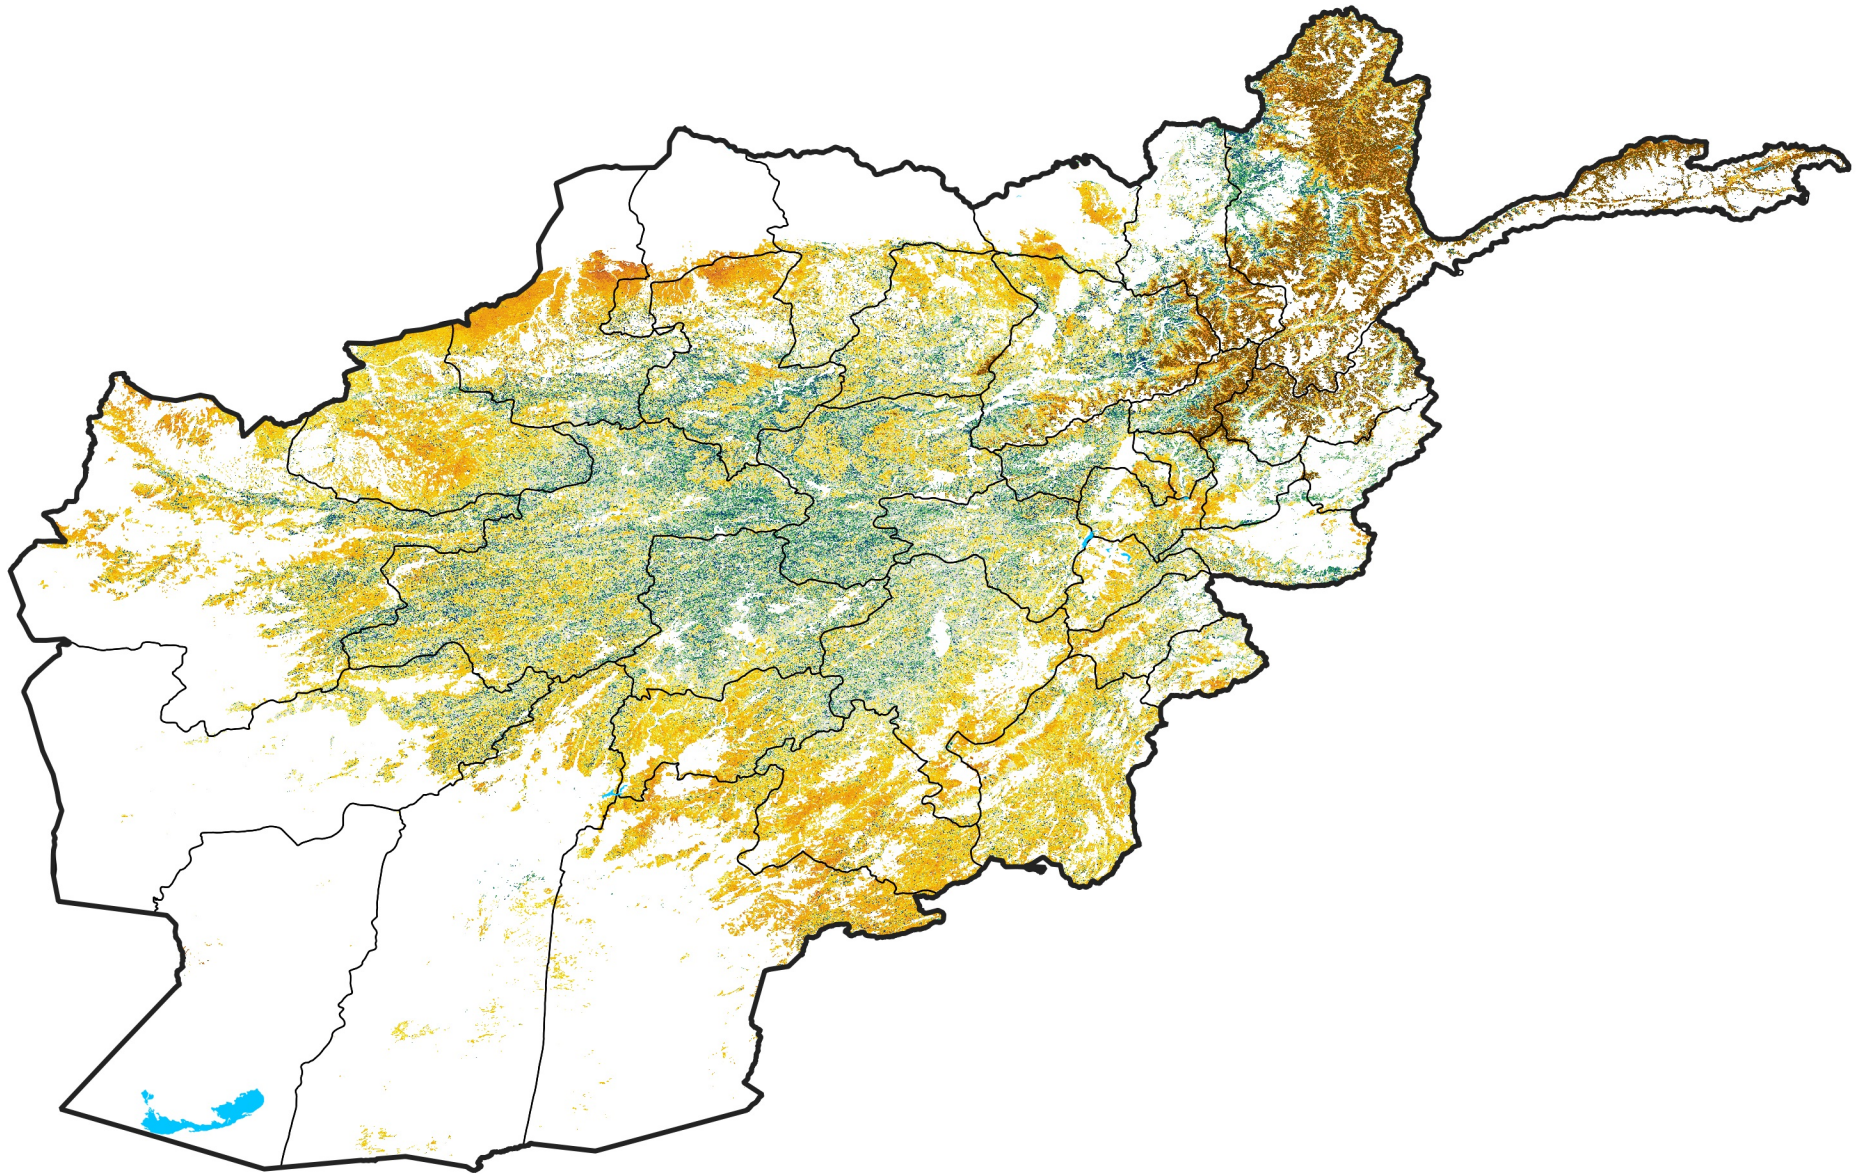

Afghanistan Rangeland Agricultural Areas

Percent of Mean NDVI

2018 / mean (2003 - 2022)

Period 30 / October 21 - 31, 2018

Percent of Normal