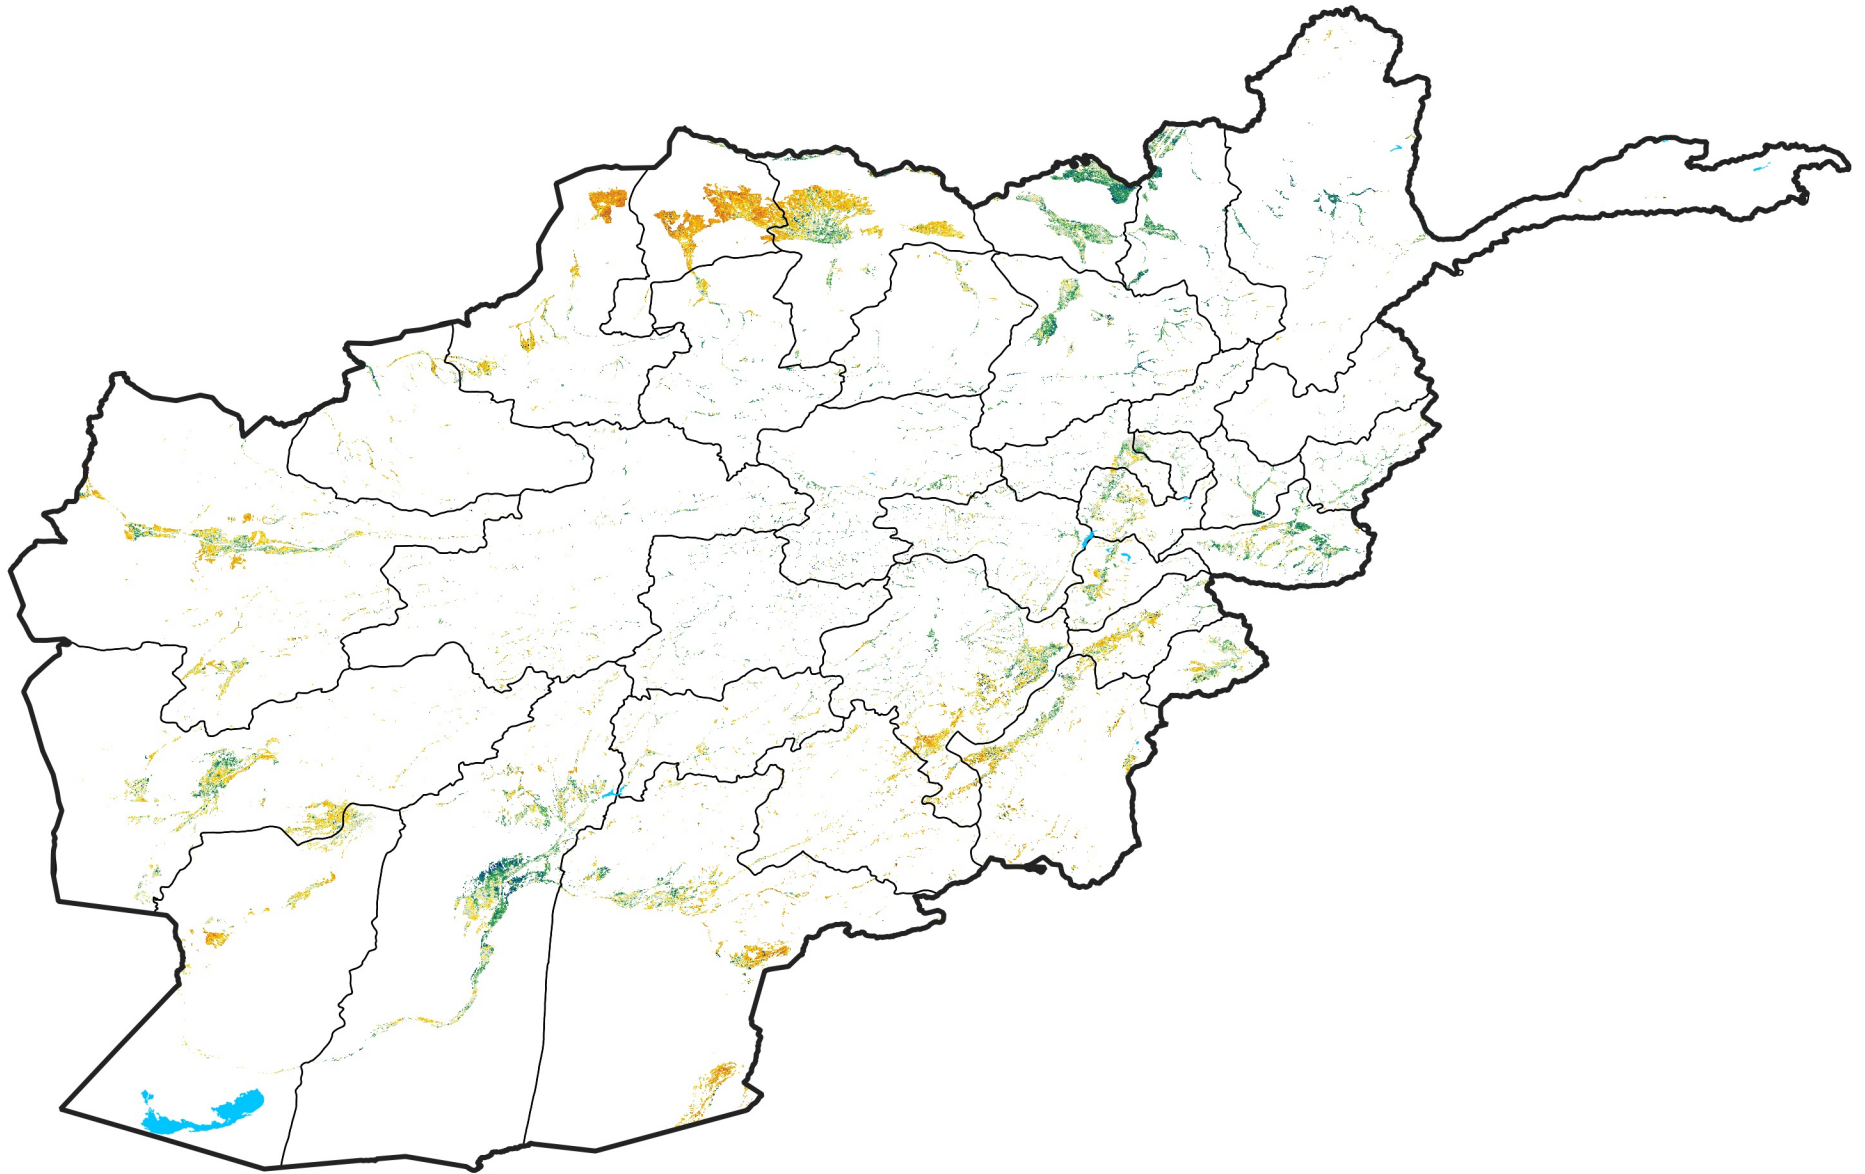

Afghanistan Irrigated Agricultural Areas

Percent of Mean NDVI

2018 / mean (2003 - 2022)

Period 32 / November 11 - 20, 2018

Percent of Normal