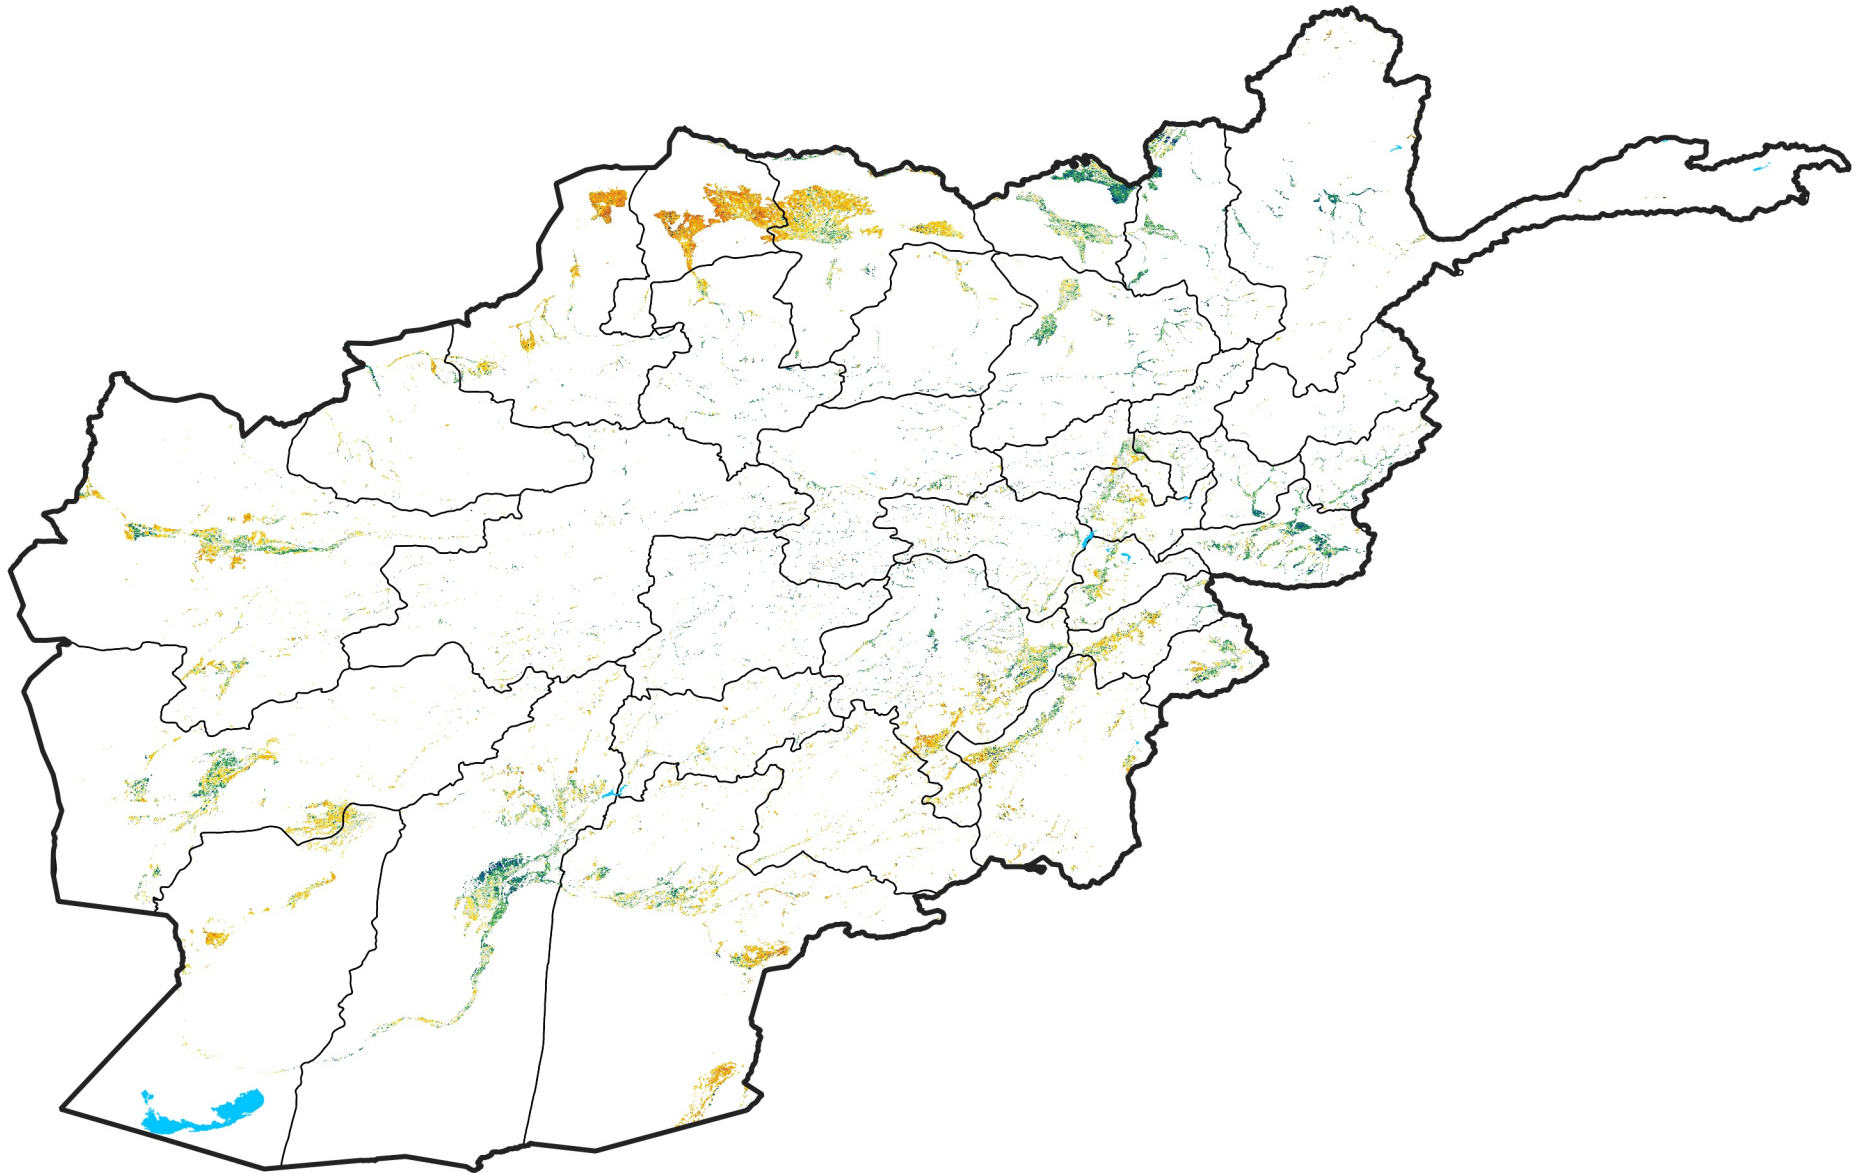

Afghanistan Irrigated Agricultural Areas

Percent of Mean NDVI

2018 / mean (2003 - 2022)

Period 33 / November 21 - 30, 2018

Percent of Normal