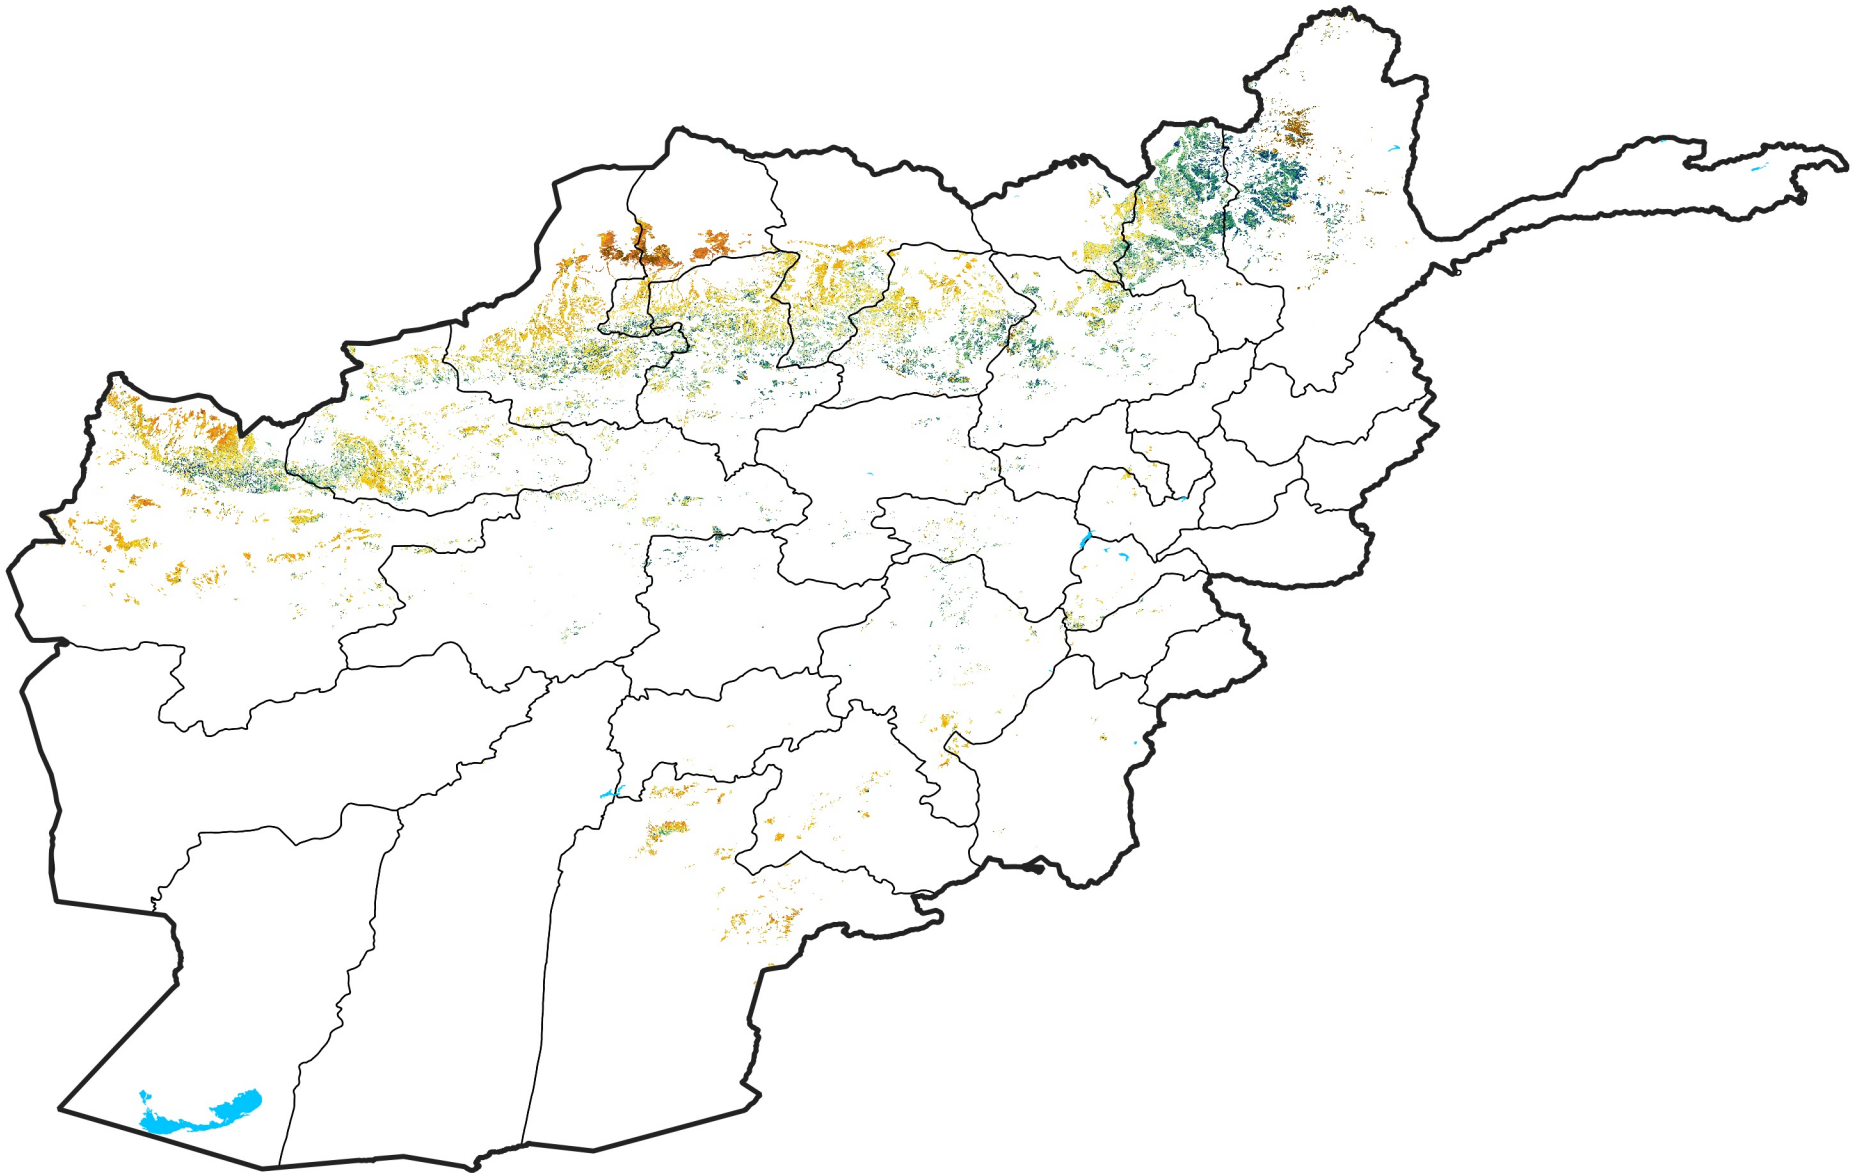

Afghanistan Rainfed Agricultural Areas

Percent of Mean NDVI

2018 / mean (2003 - 2022)

Period 33 / November 21 - 30, 2018

Percent of Normal