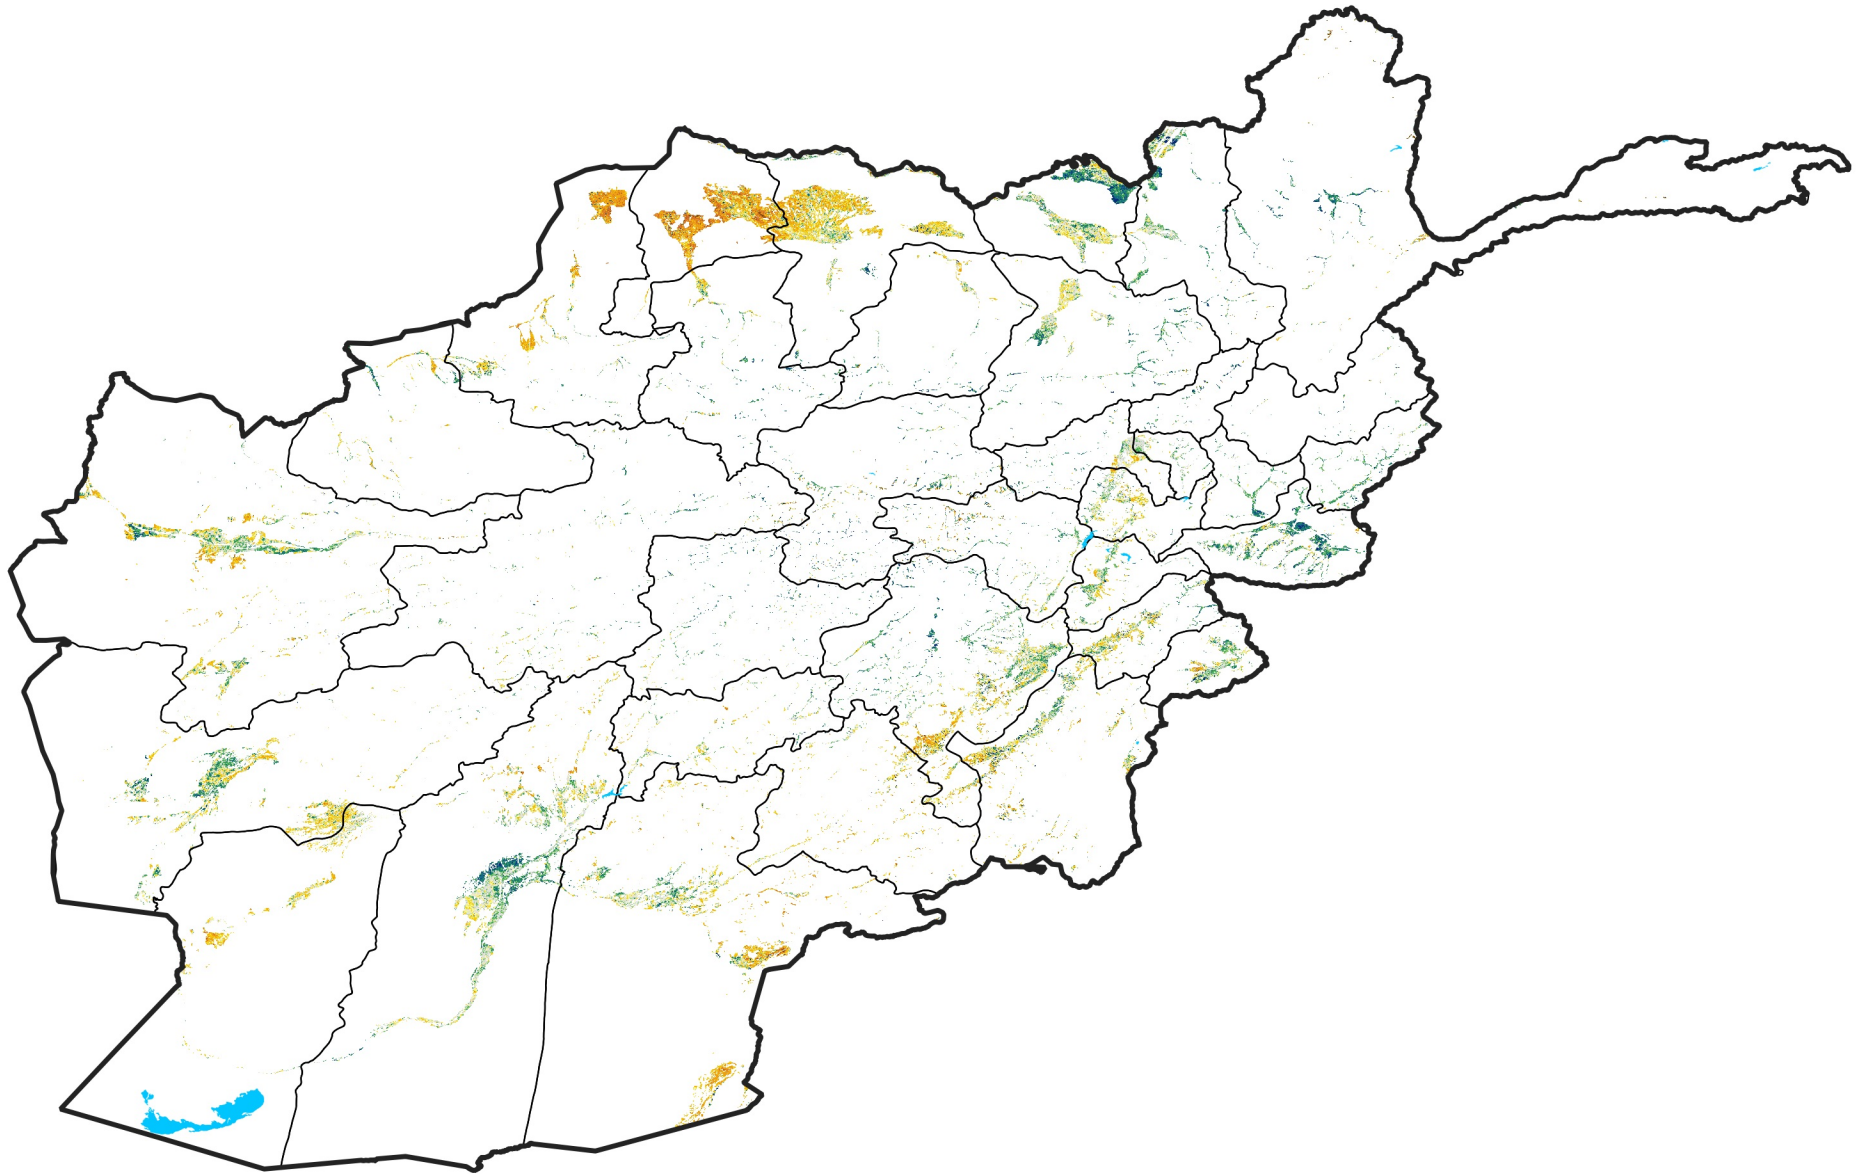

Afghanistan Irrigated Agricultural Areas

Percent of Mean NDVI

2018 / mean (2003 - 2022)

Period 34 / December 01 - 10, 2018

Percent of Normal