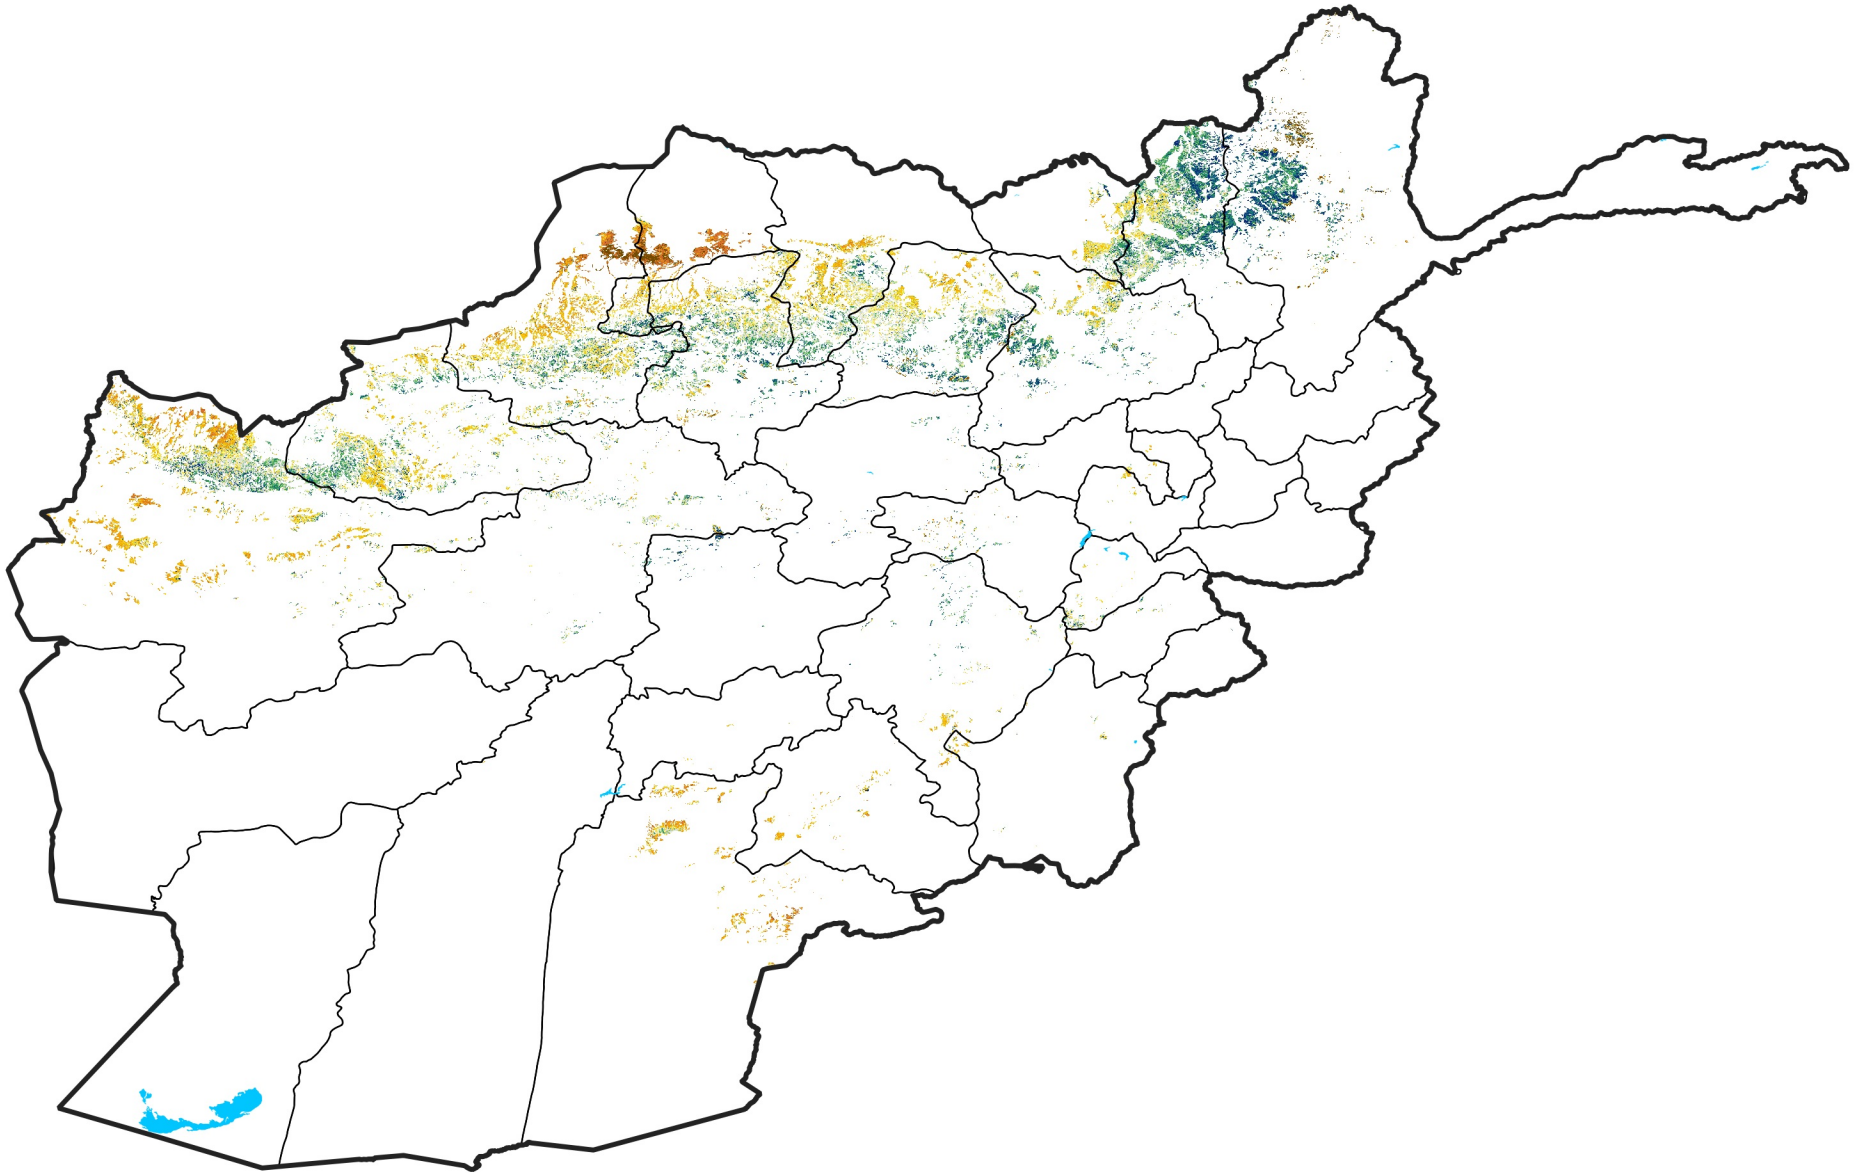

Afghanistan Rainfed Agricultural Areas

Percent of Mean NDVI

2018 / mean (2003 - 2022)

Period 34 / December 01 - 10, 2018

Percent of Normal