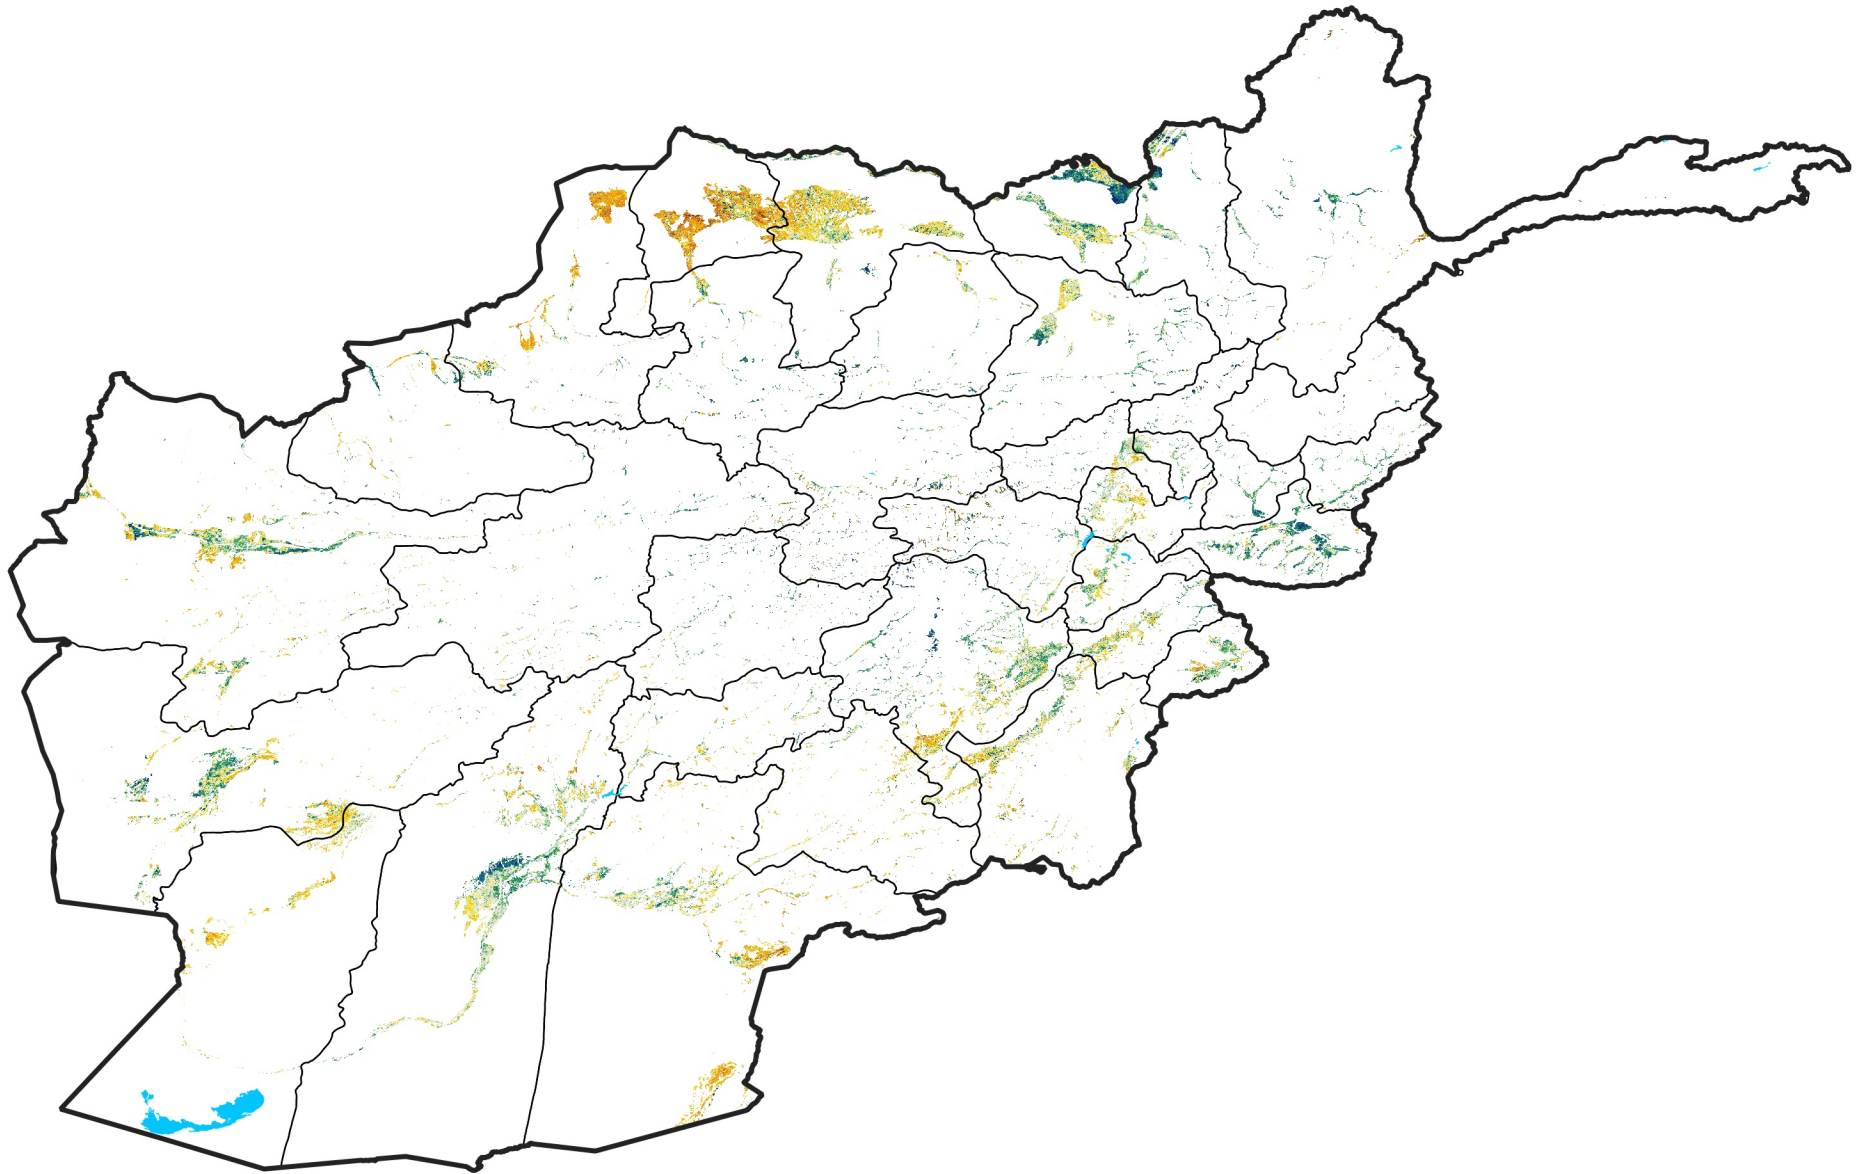

Afghanistan Irrigated Agricultural Areas

Percent of Mean NDVI

2018 / mean (2003 - 2022)

Period 35 / December 11 - 20, 2018

Percent of Normal