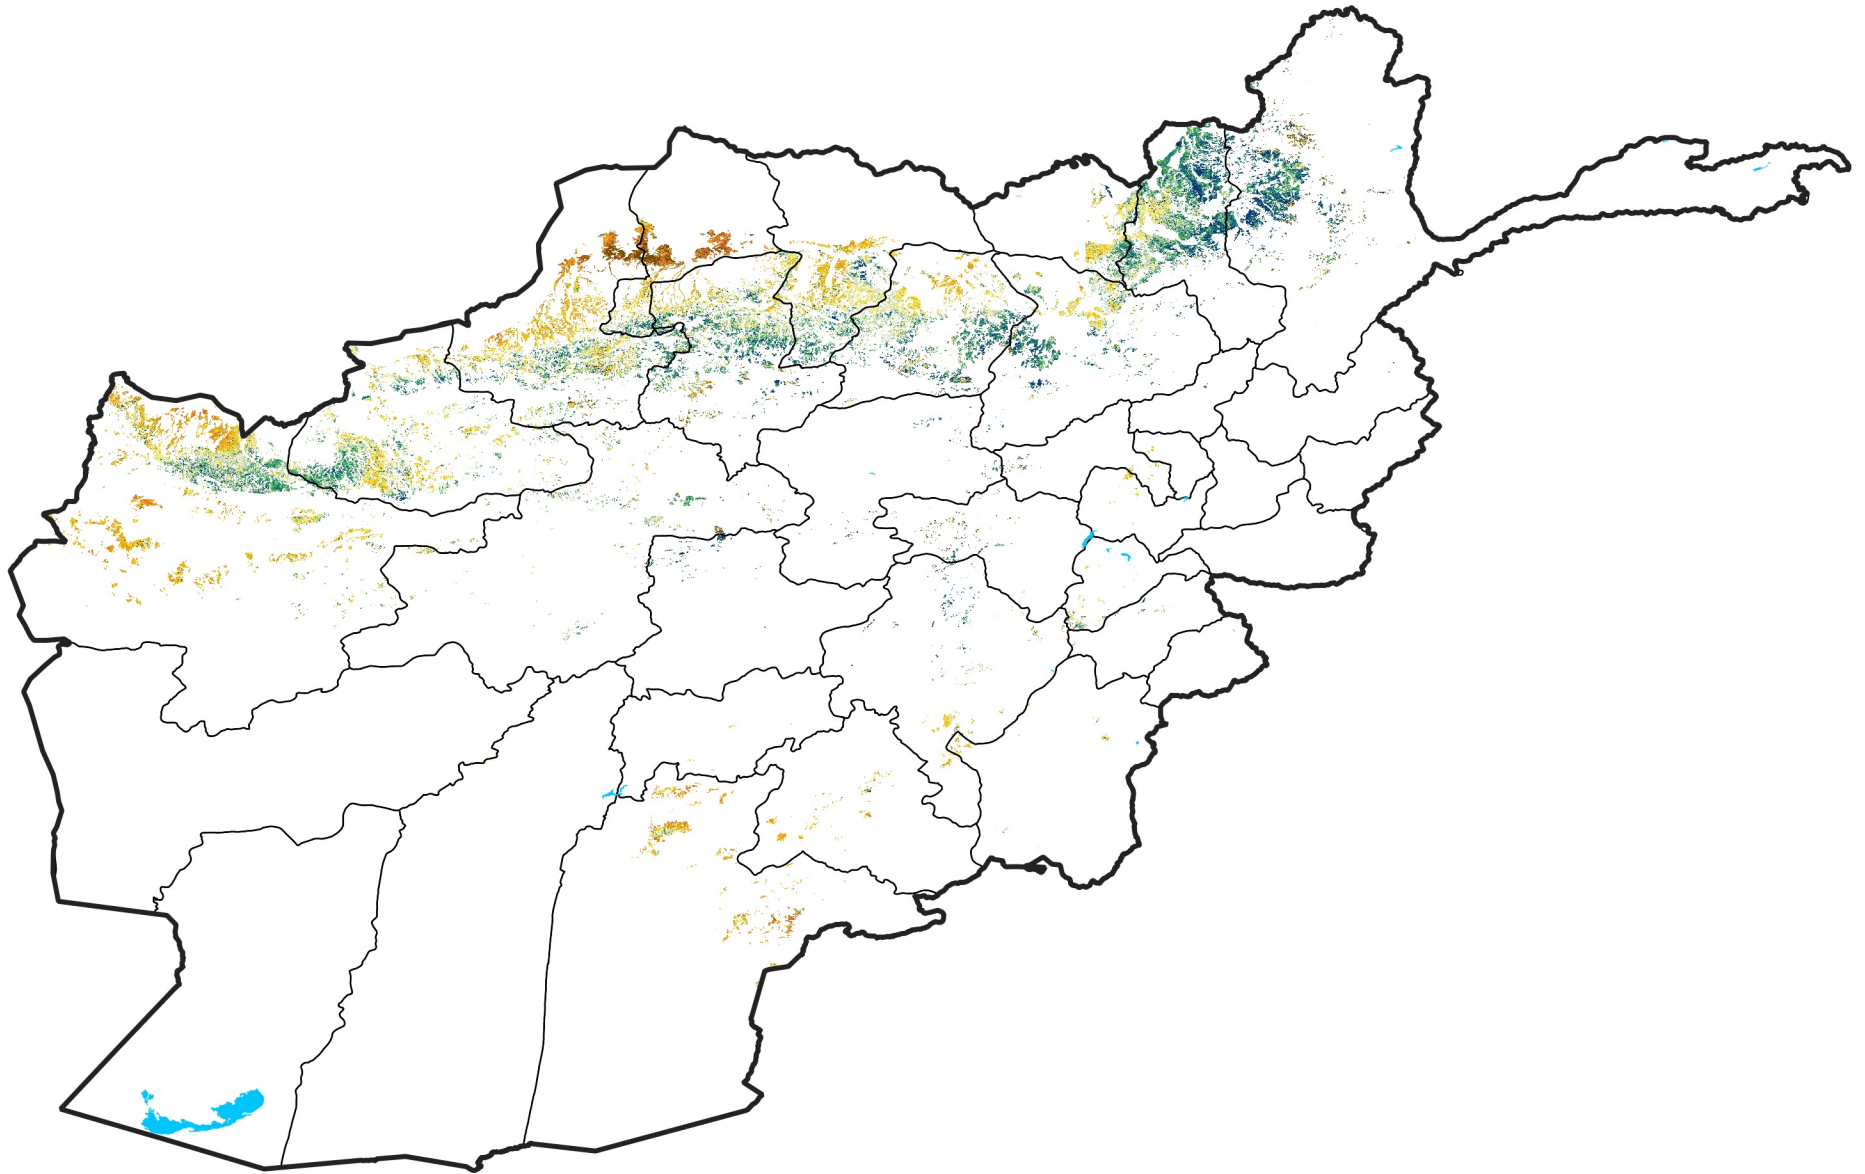

Afghanistan Rainfed Agricultural Areas

Percent of Mean NDVI

2018 / mean (2003 - 2022)

Period 35 / December 11 - 20, 2018

Percent of Normal