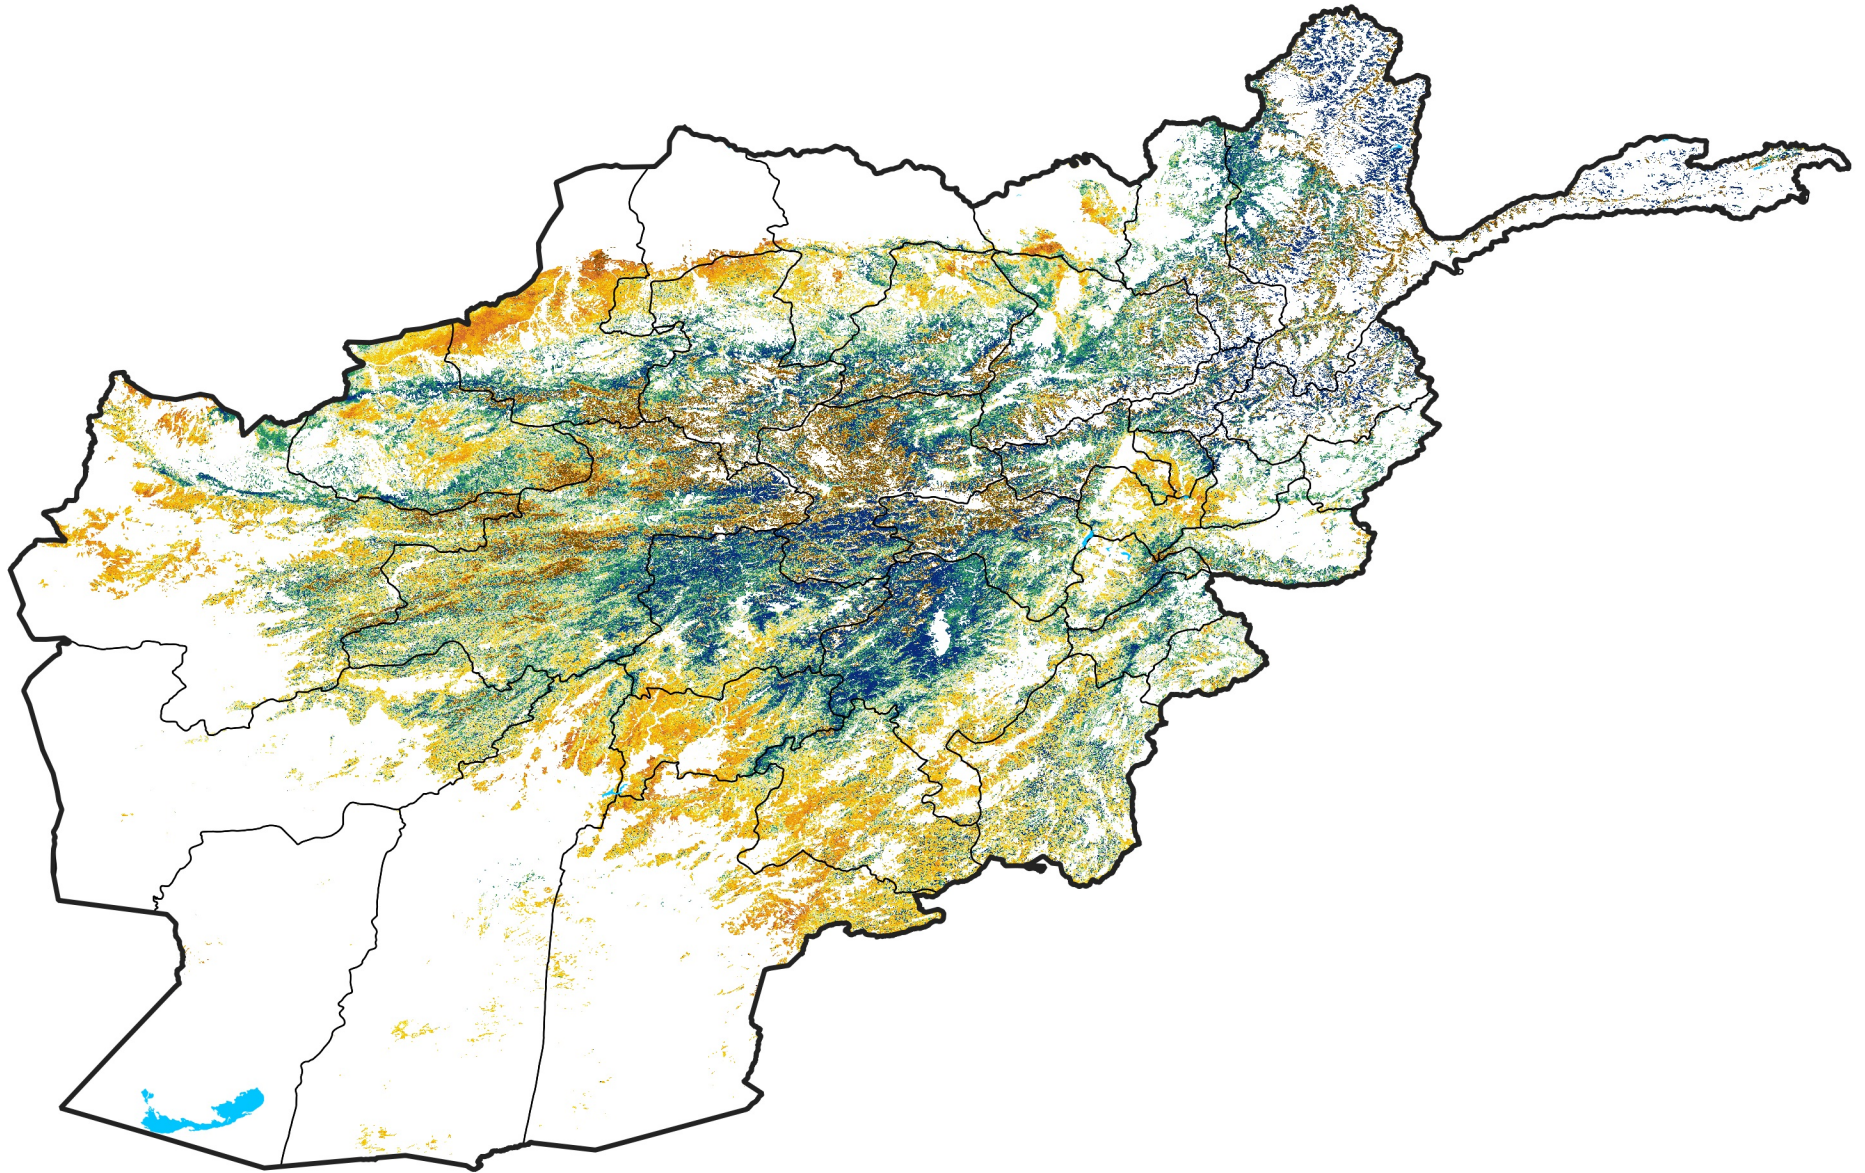

Afghanistan Rangeland Agricultural Areas

Percent of Mean NDVI

2018 / mean (2003 - 2022)

Period 35 / December 11 - 20, 2018

Percent of Normal