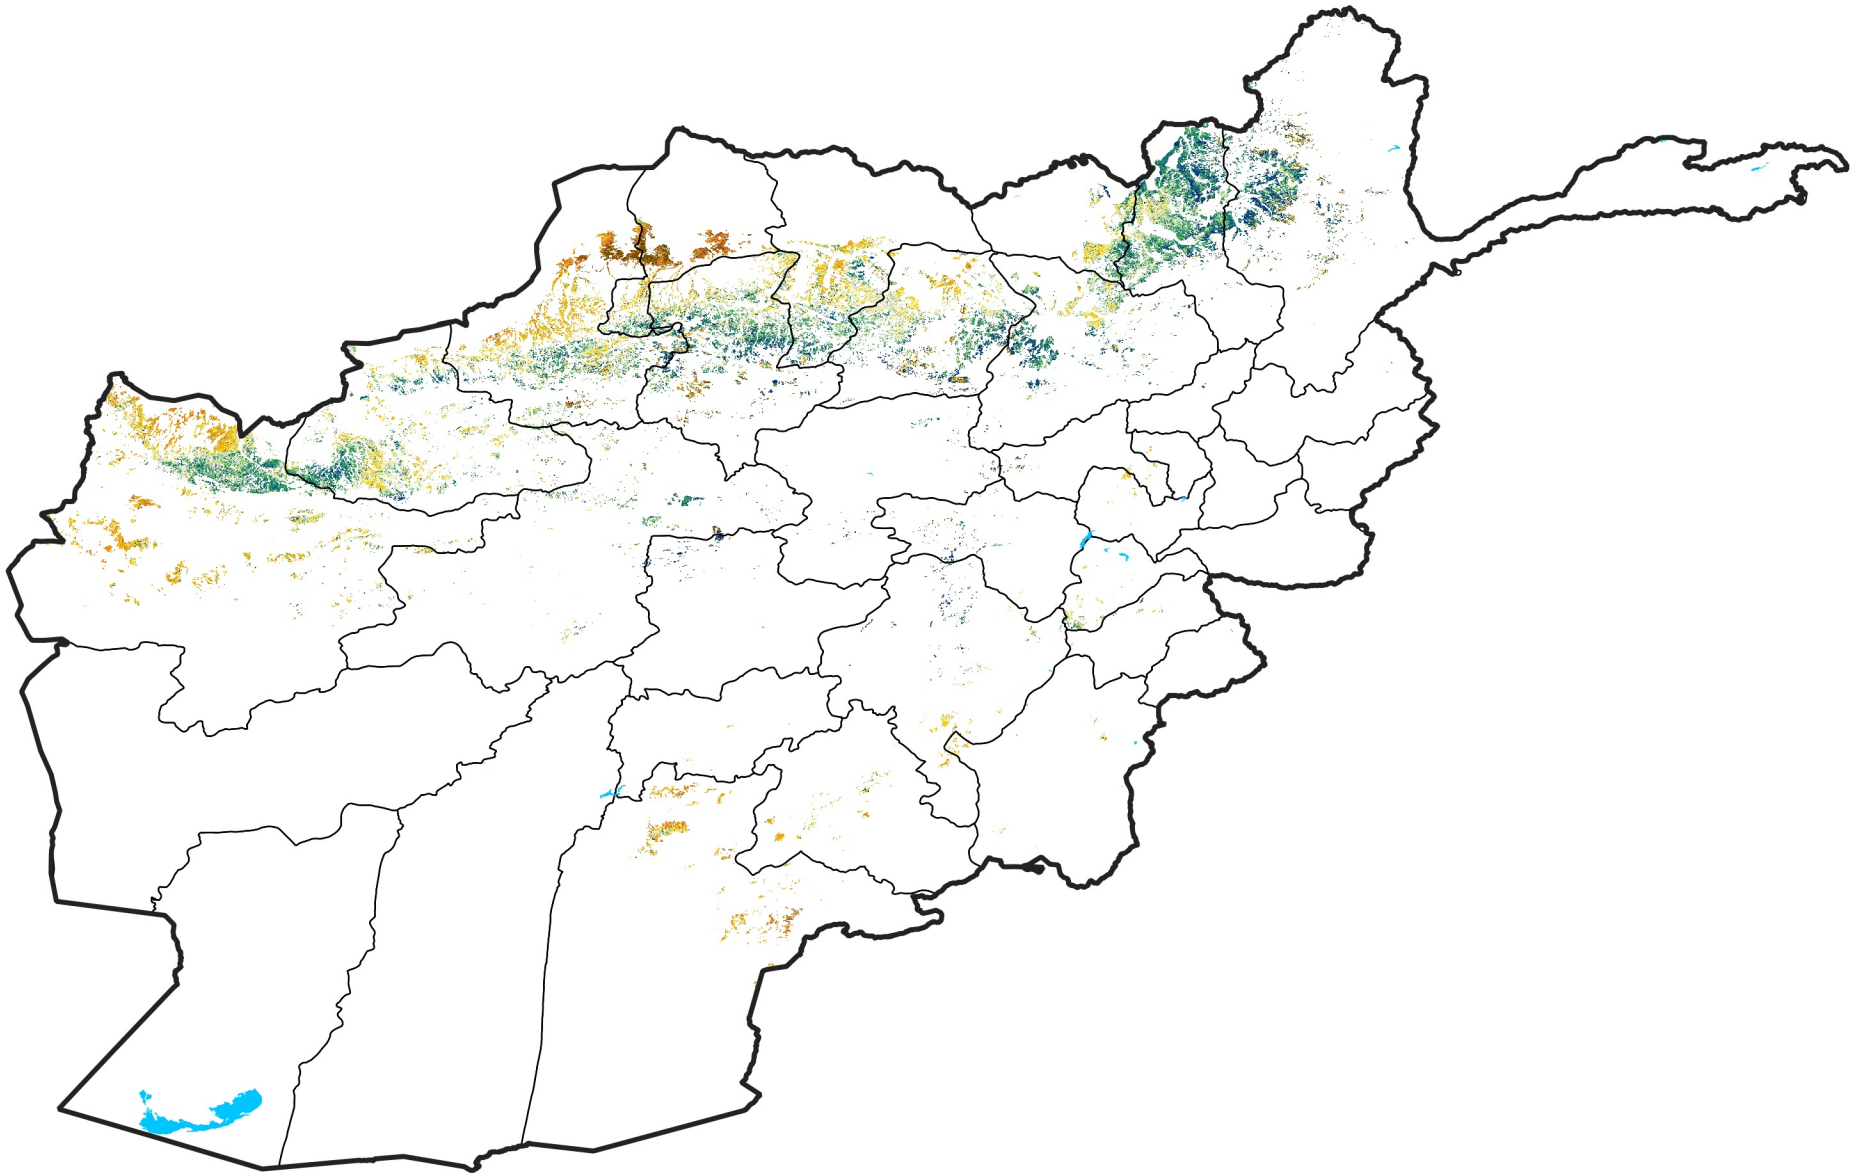

Afghanistan Rainfed Agricultural Areas

Percent of Mean NDVI

2018 / mean (2003 - 2022)

Period 36 / December 21 - 31, 2018

Percent of Normal