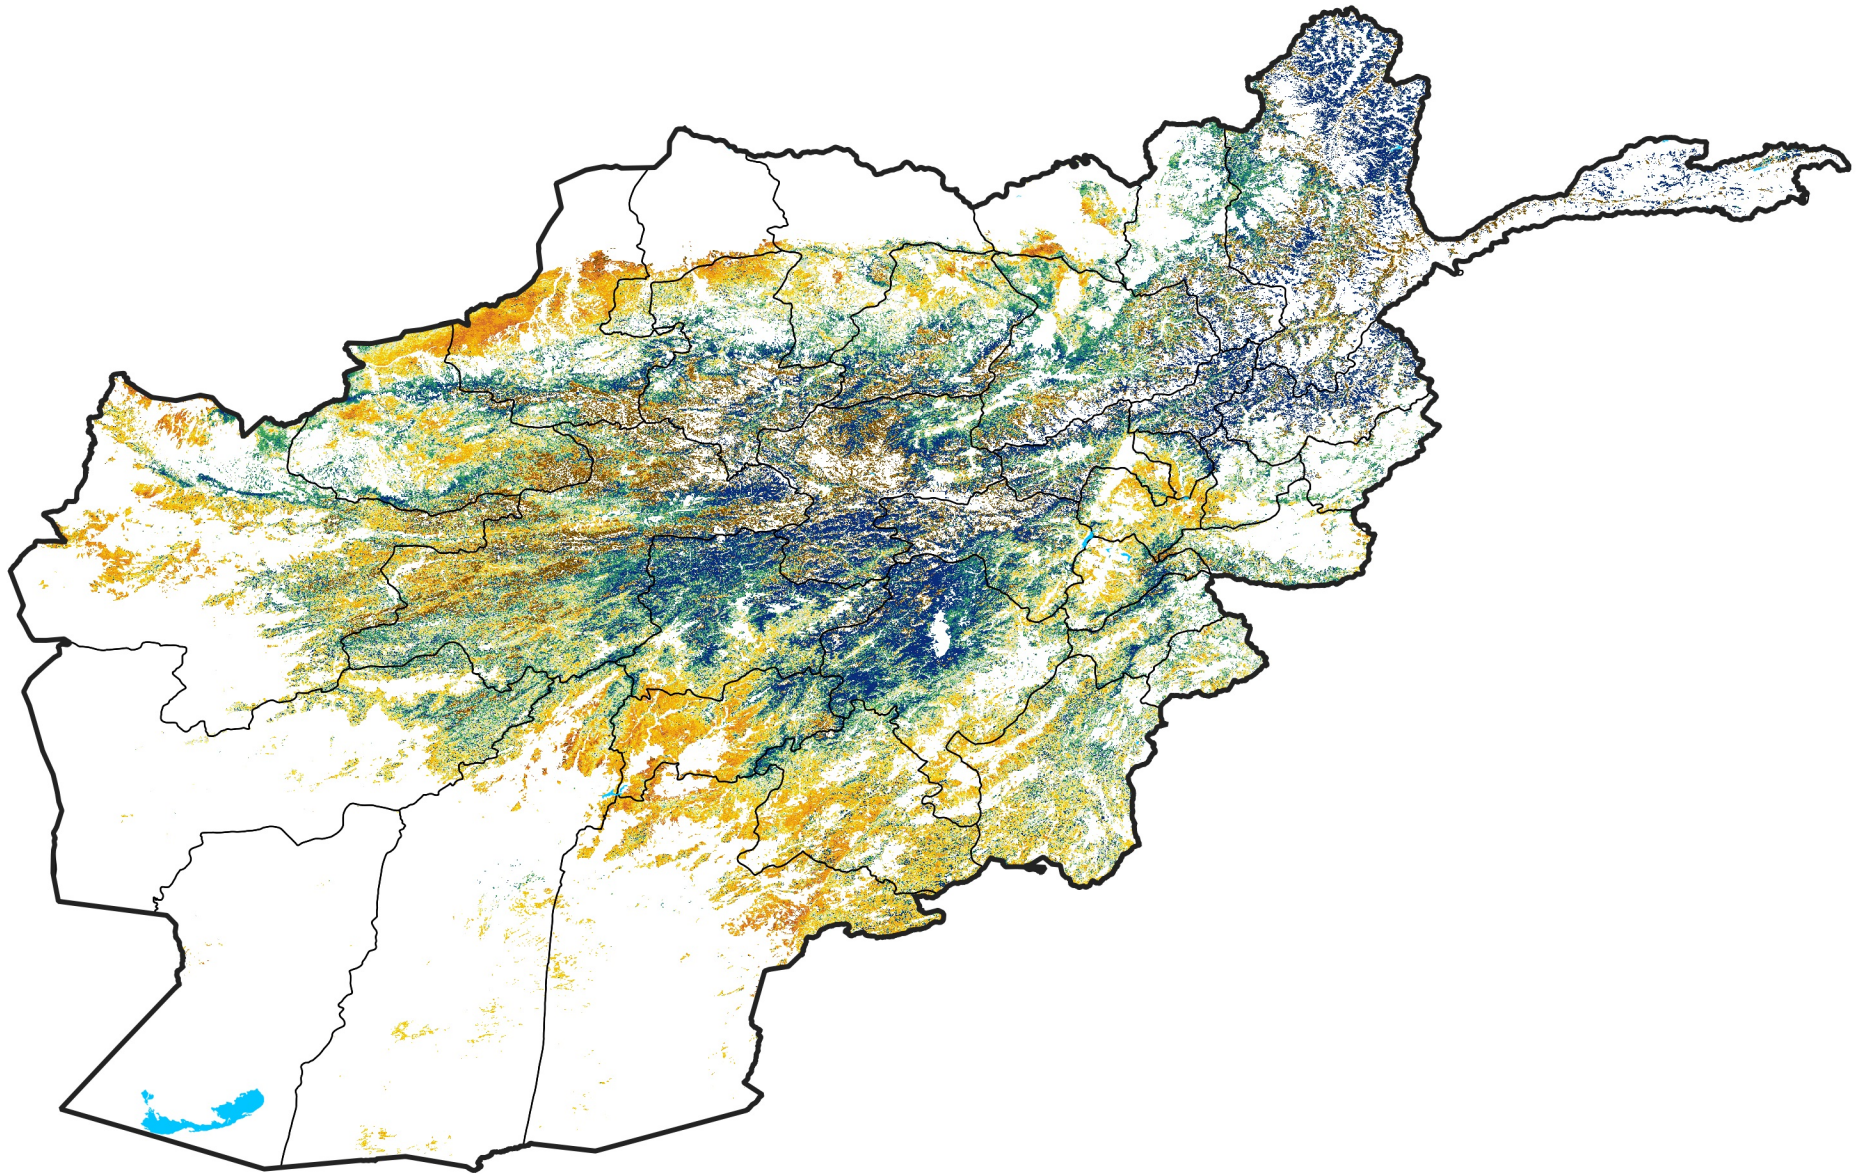

Afghanistan Rangeland Agricultural Areas

Percent of Mean NDVI

2018 / mean (2003 - 2022)

Period 36 / December 21 - 31, 2018

Percent of Normal