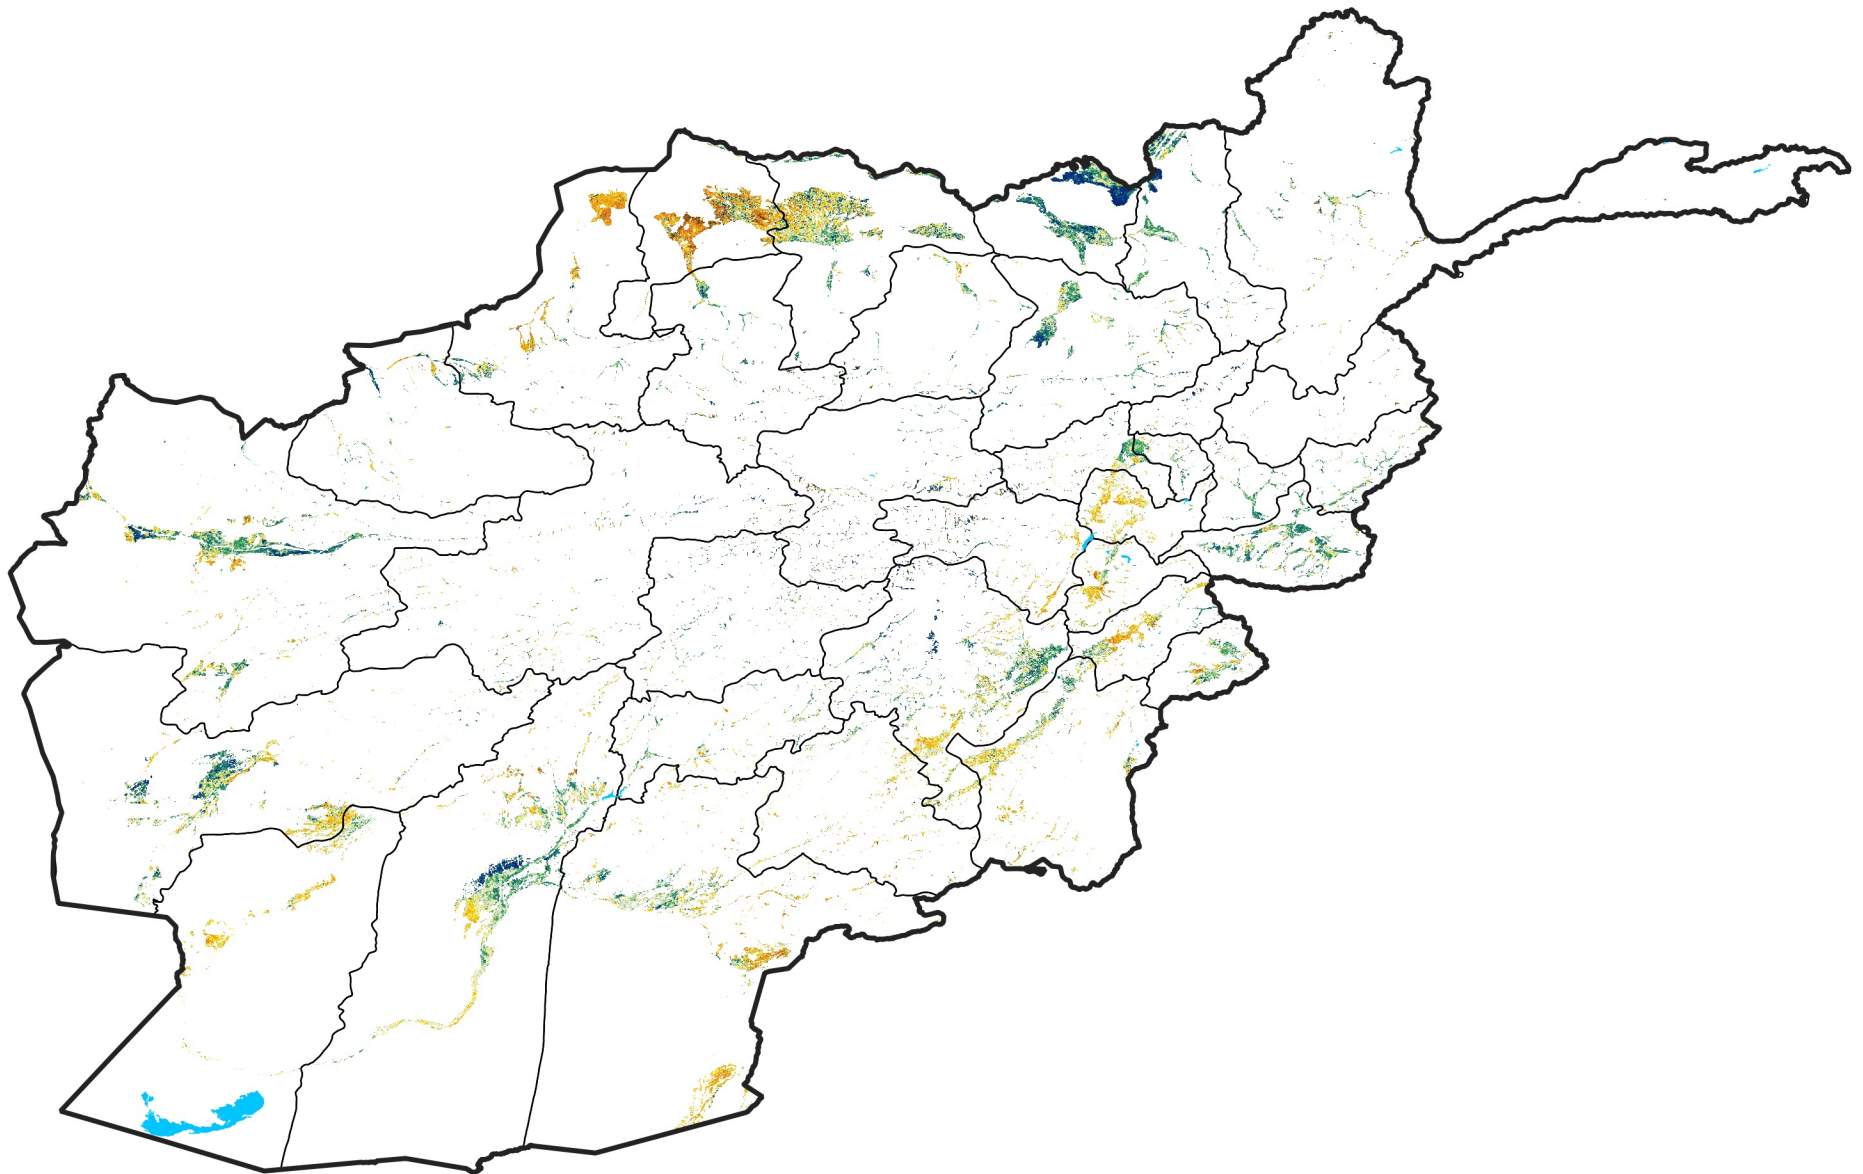

Afghanistan Irrigated Agricultural Areas

Percent of Mean NDVI

2019 / mean (2003 - 2022)

Period 01 / January 01 - 10, 2019

Percent of Normal