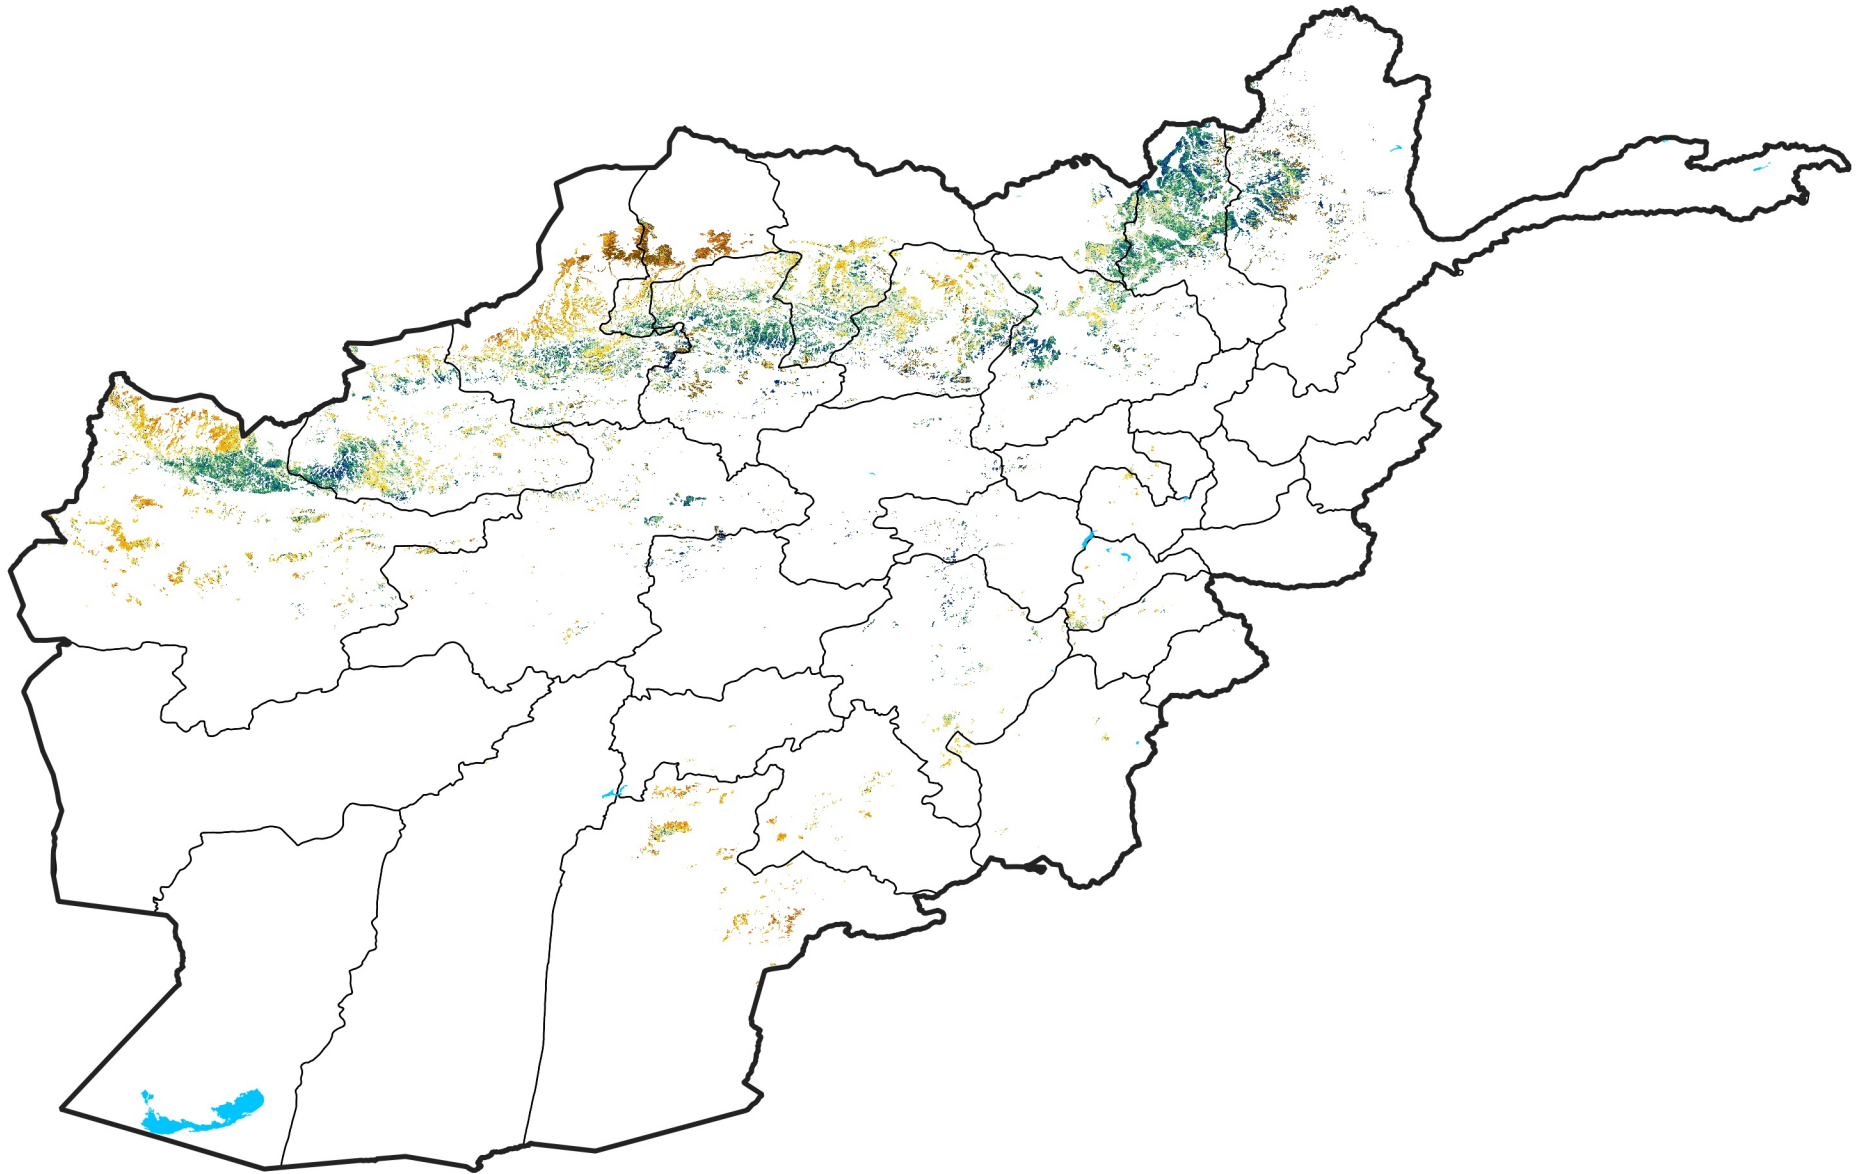

Afghanistan Rainfed Agricultural Areas

Percent of Mean NDVI

2019 / mean (2003 - 2022)

Period 01 / January 01 - 10, 2019

Percent of Normal