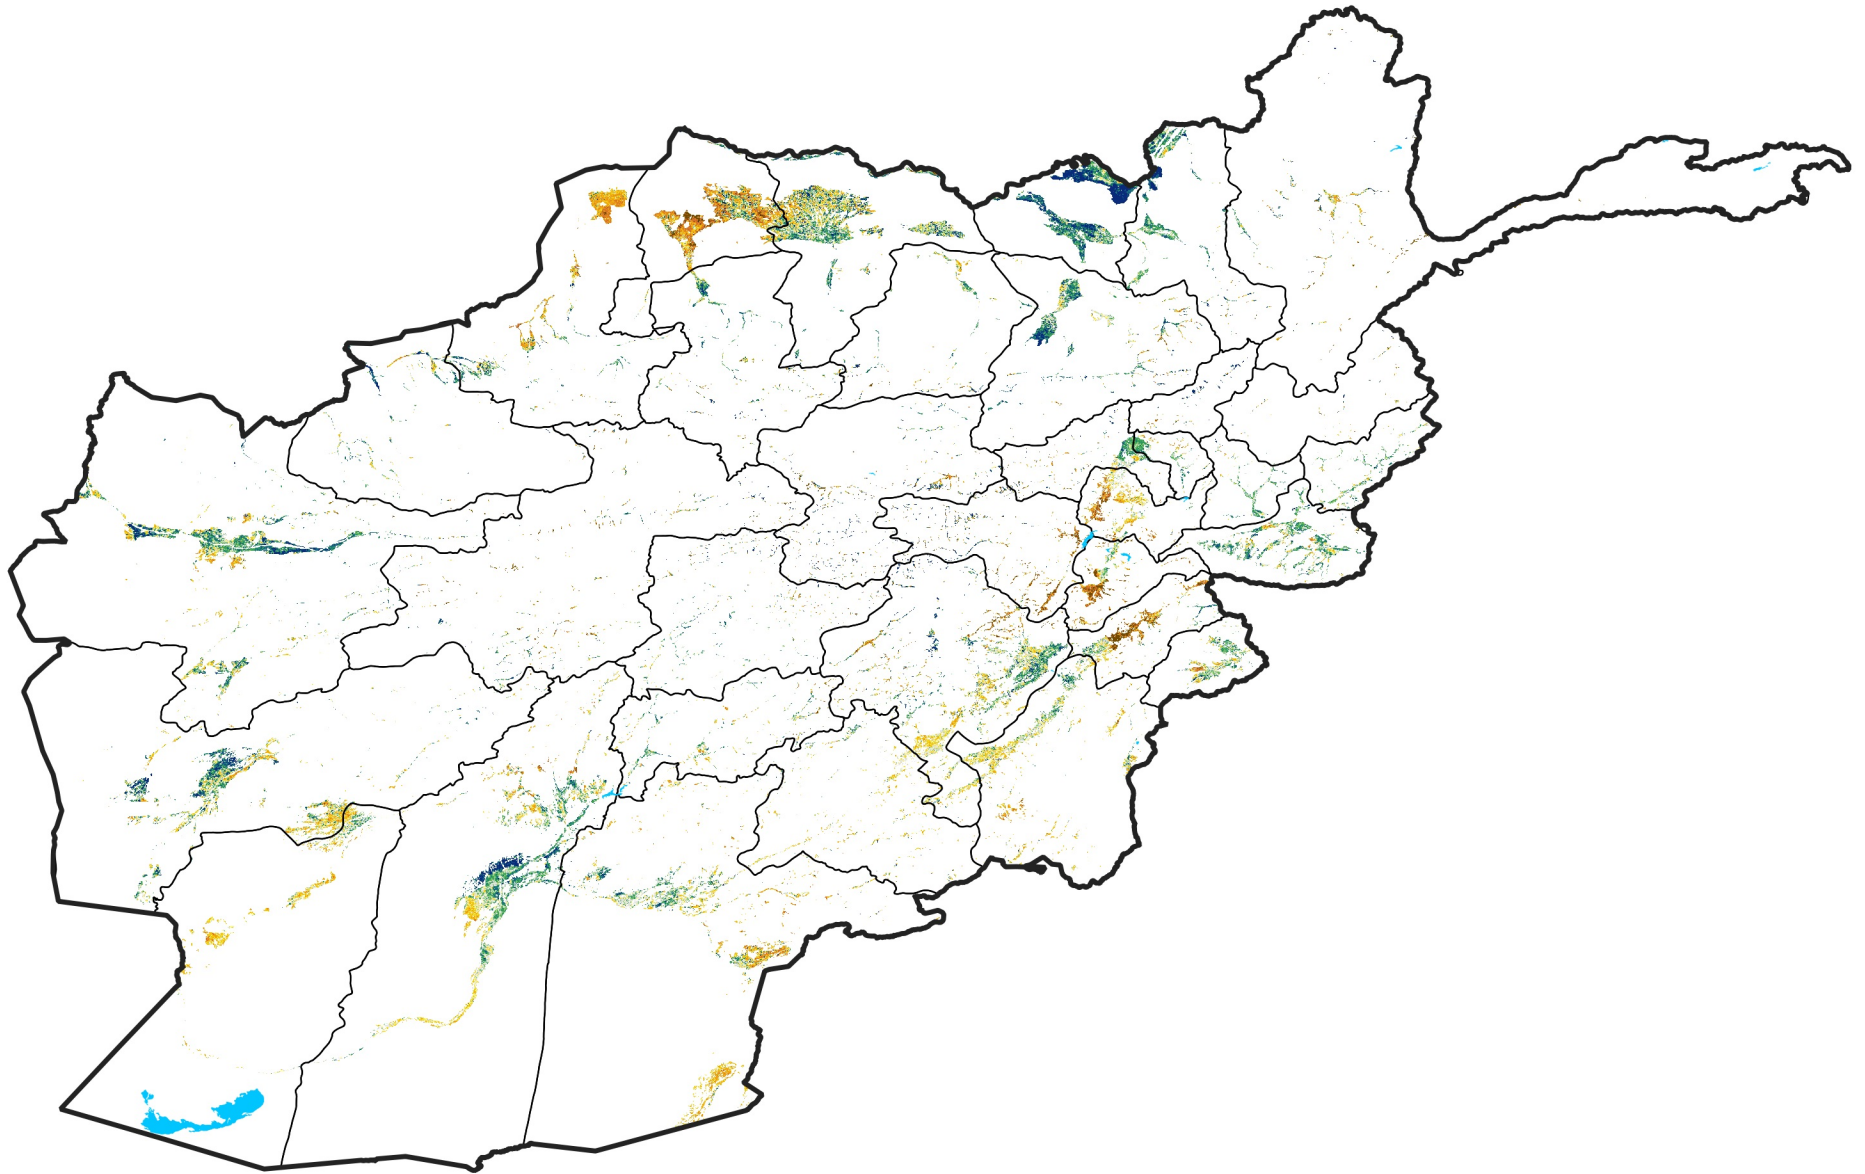

Afghanistan Irrigated Agricultural Areas

Percent of Mean NDVI

2019 / mean (2003 - 2022)

Period 02 / January 11 - 20, 2019

Percent of Normal