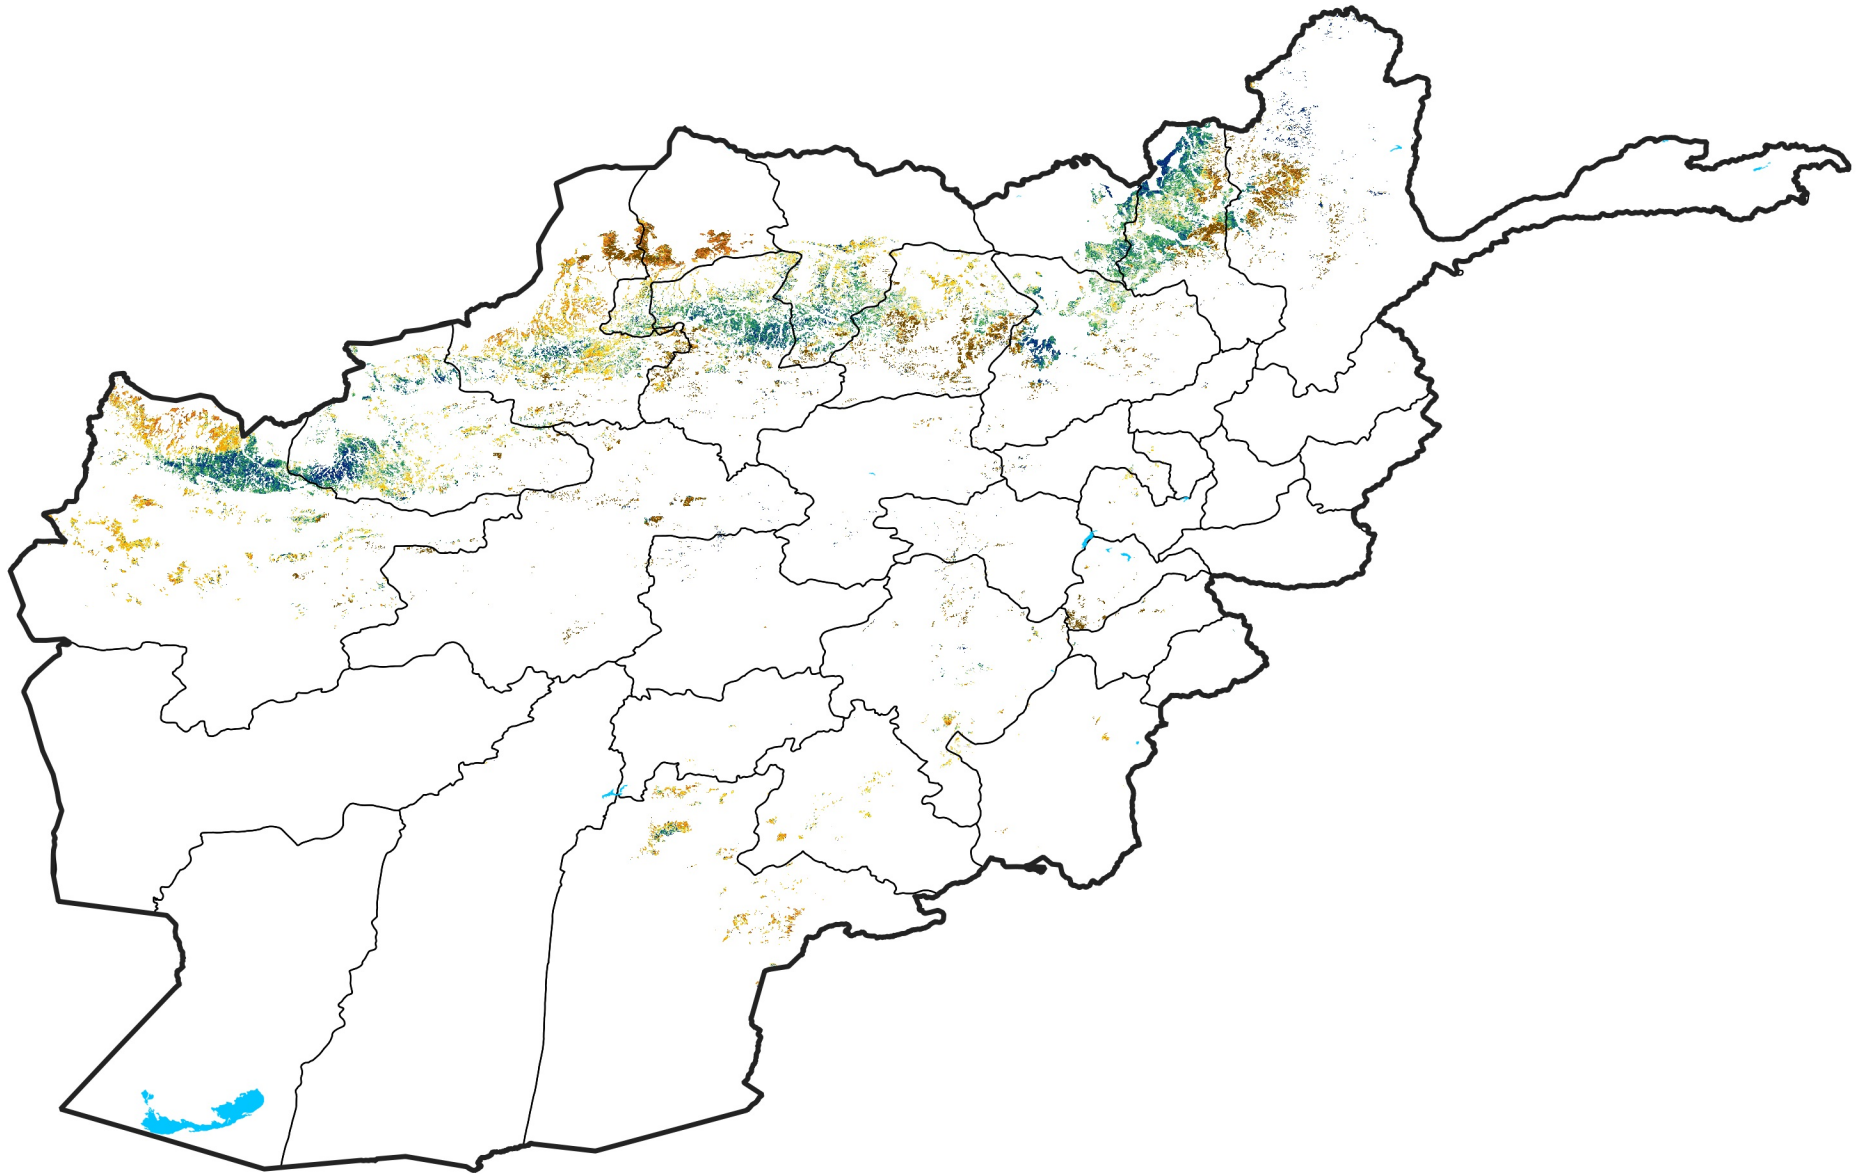

Afghanistan Rainfed Agricultural Areas

Percent of Mean NDVI

2019 / mean (2003 - 2022)

Period 03 / January 21 - 31, 2019

Percent of Normal