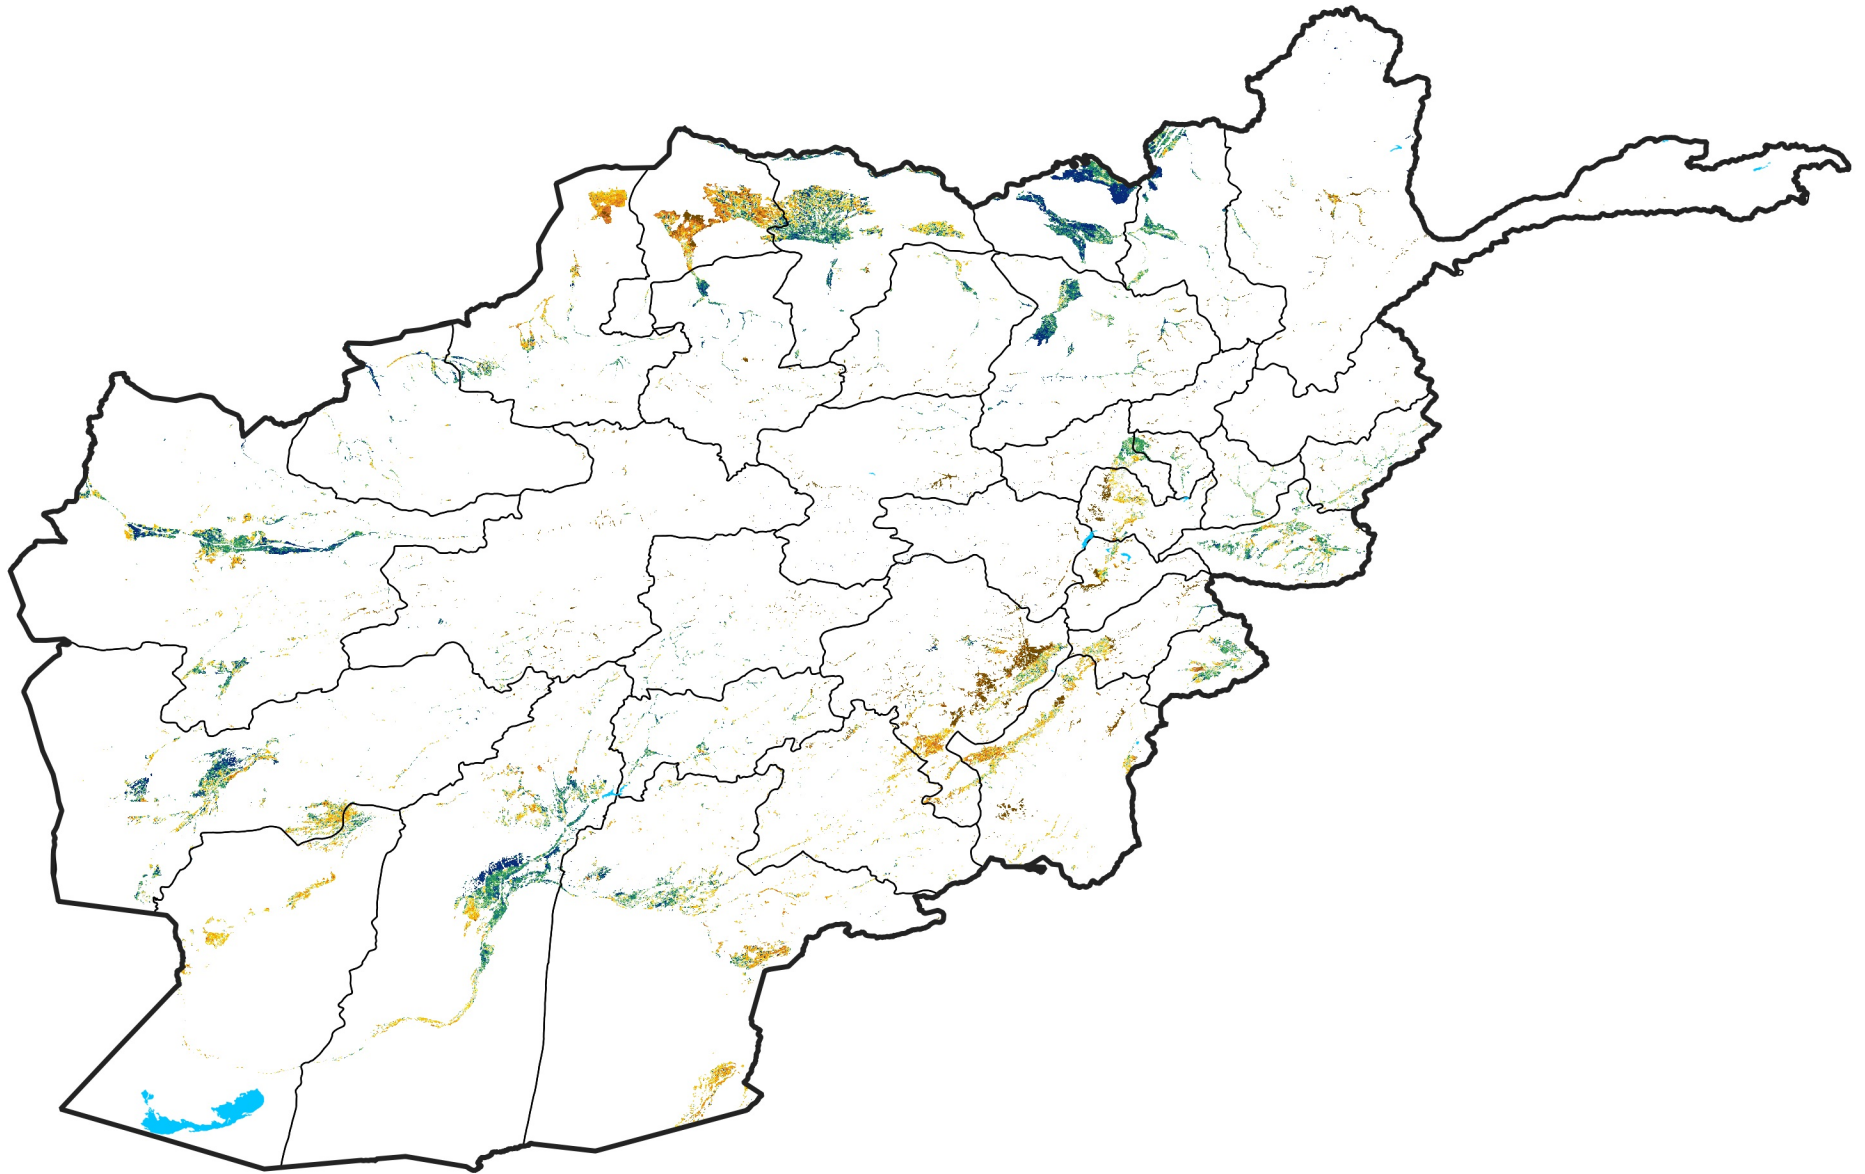

Afghanistan Irrigated Agricultural Areas

Percent of Mean NDVI

2019 / mean (2003 - 2022)

Period 04 / February 01 - 10, 2019

Percent of Normal