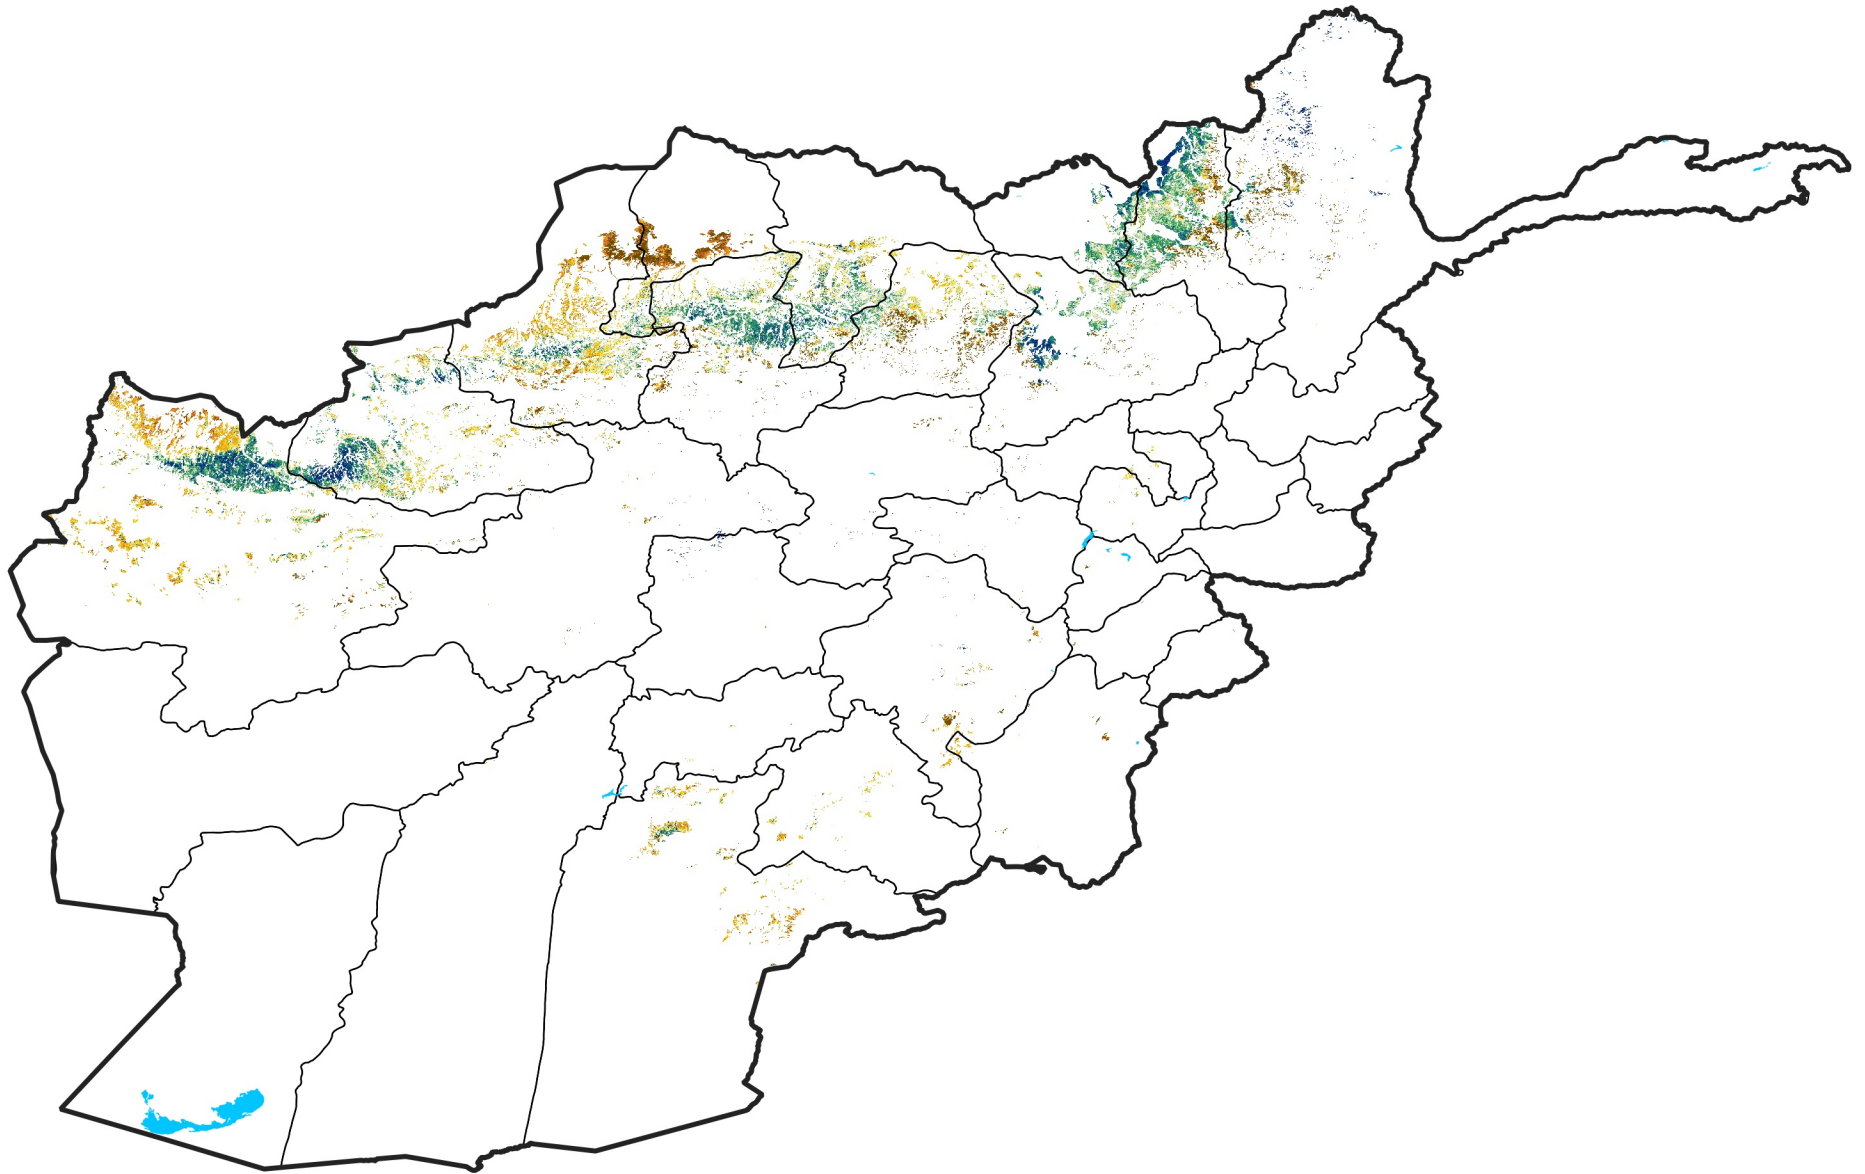

Afghanistan Rainfed Agricultural Areas

Percent of Mean NDVI

2019 / mean (2003 - 2022)

Period 04 / February 01 - 10, 2019

Percent of Normal