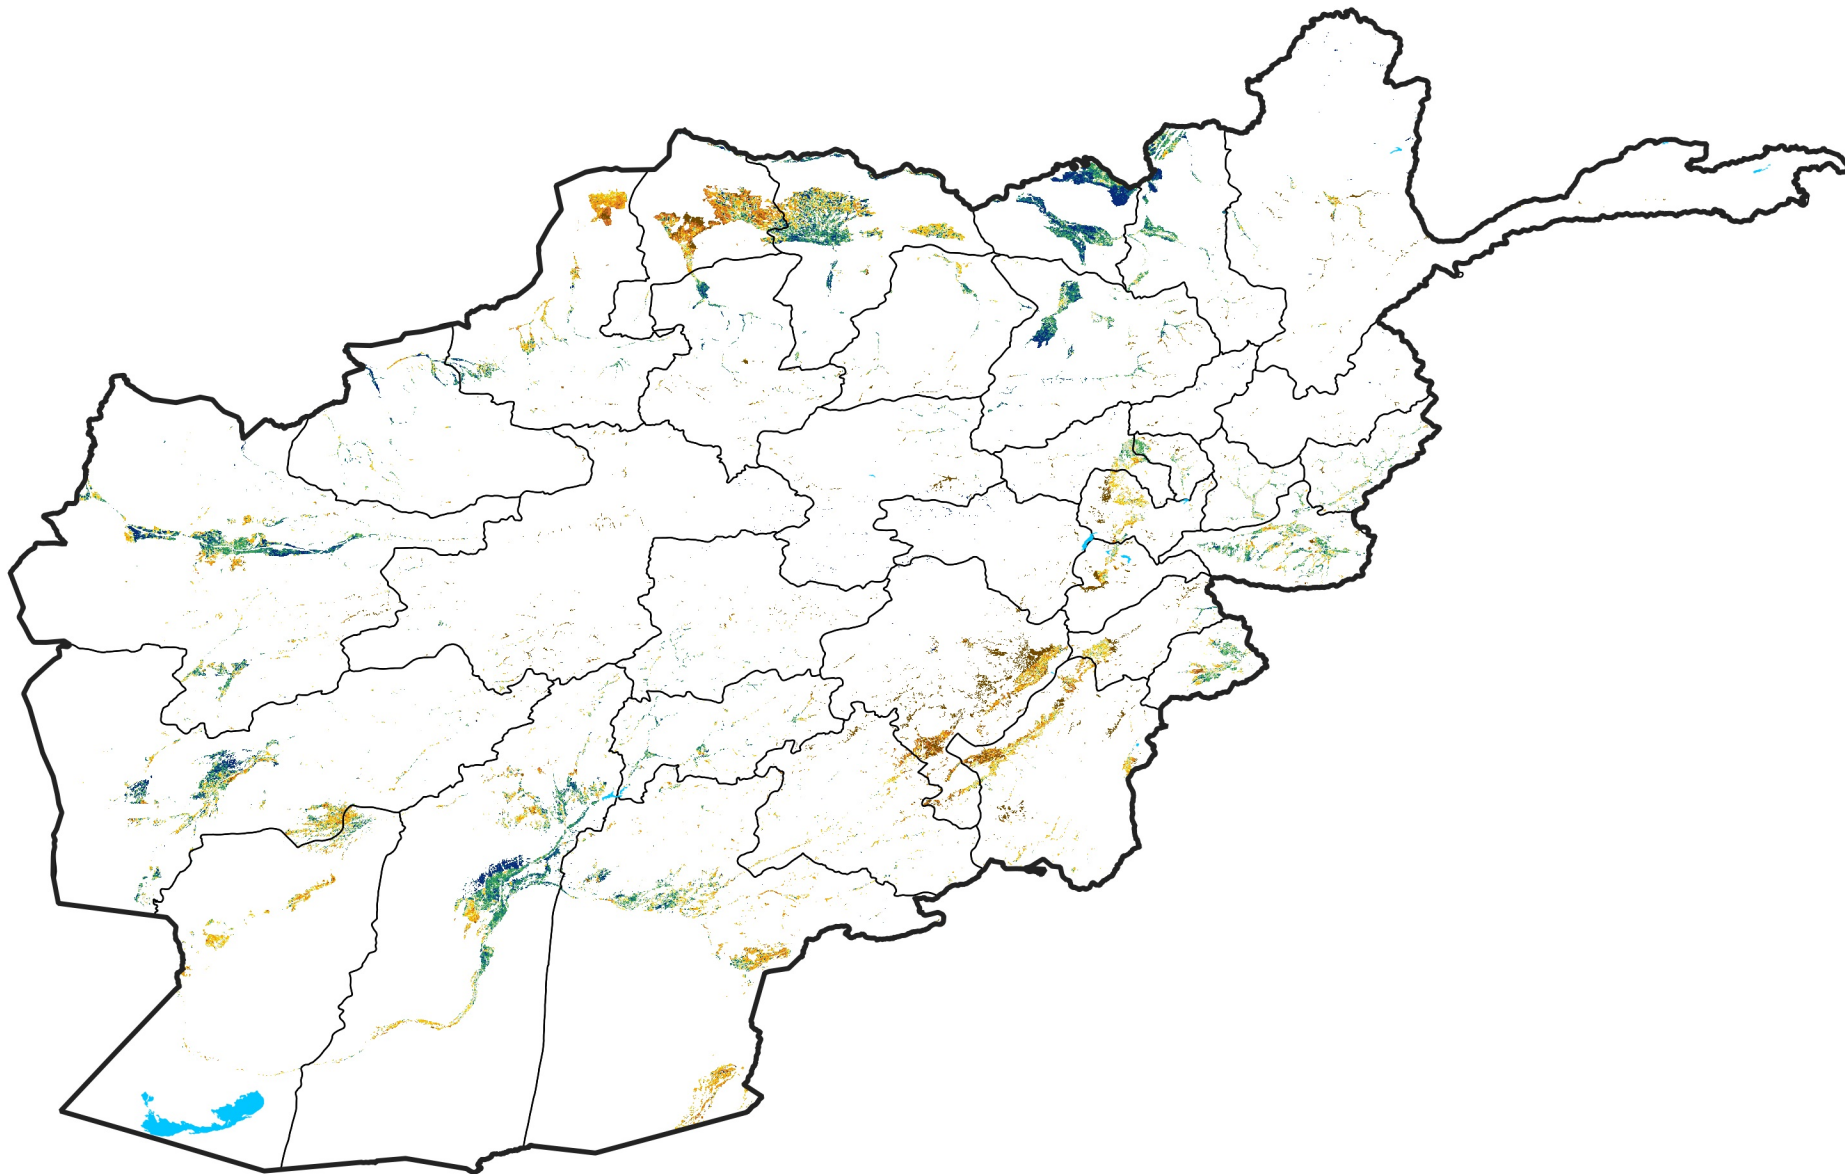

Afghanistan Irrigated Agricultural Areas

Percent of Mean NDVI

2019 / mean (2003 - 2022)

Period 05 / February 11 - 20, 2019

Percent of Normal