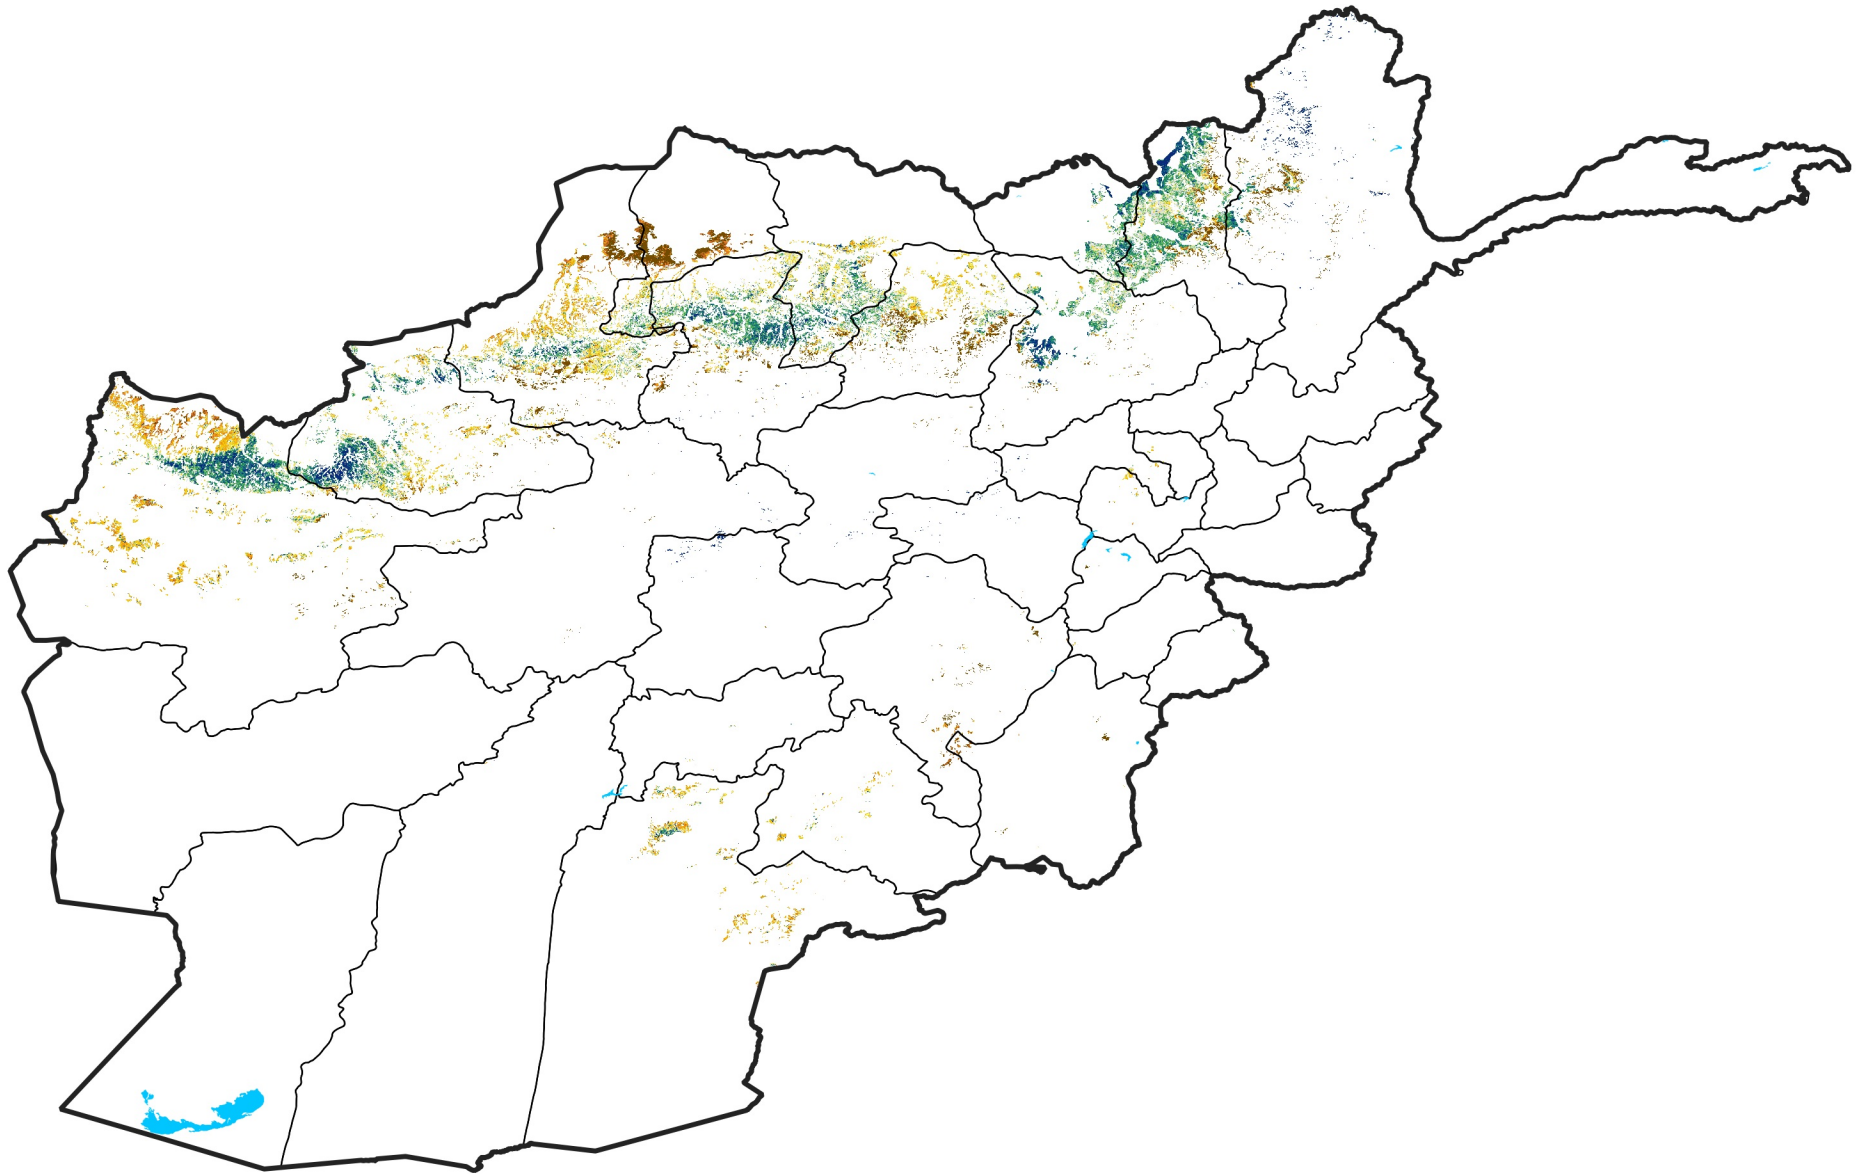

Afghanistan Rainfed Agricultural Areas

Percent of Mean NDVI

2019 / mean (2003 - 2022)

Period 05 / February 11 - 20, 2019

Percent of Normal