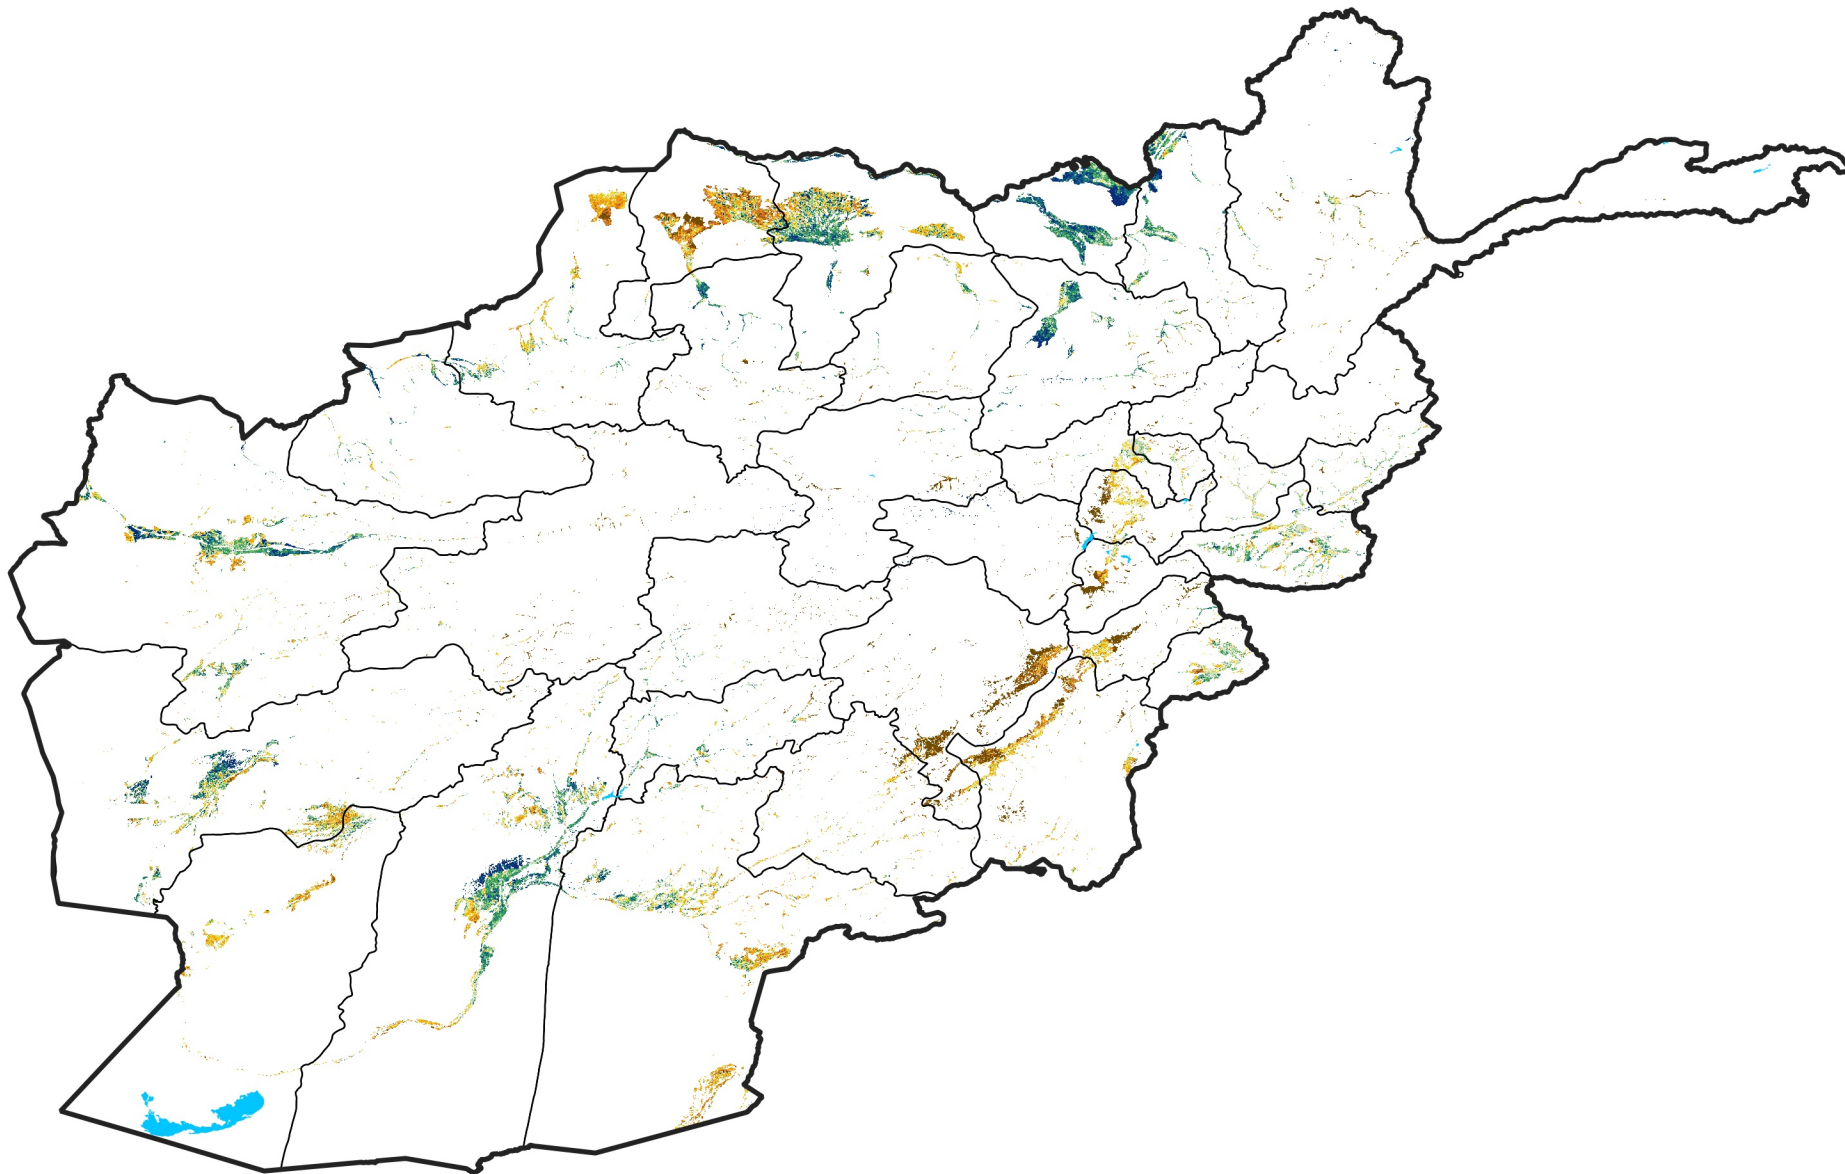

Afghanistan Irrigated Agricultural Areas

Percent of Mean NDVI

2019 / mean (2003 - 2022)

Period 06 / February 21 - 28, 2019

Percent of Normal