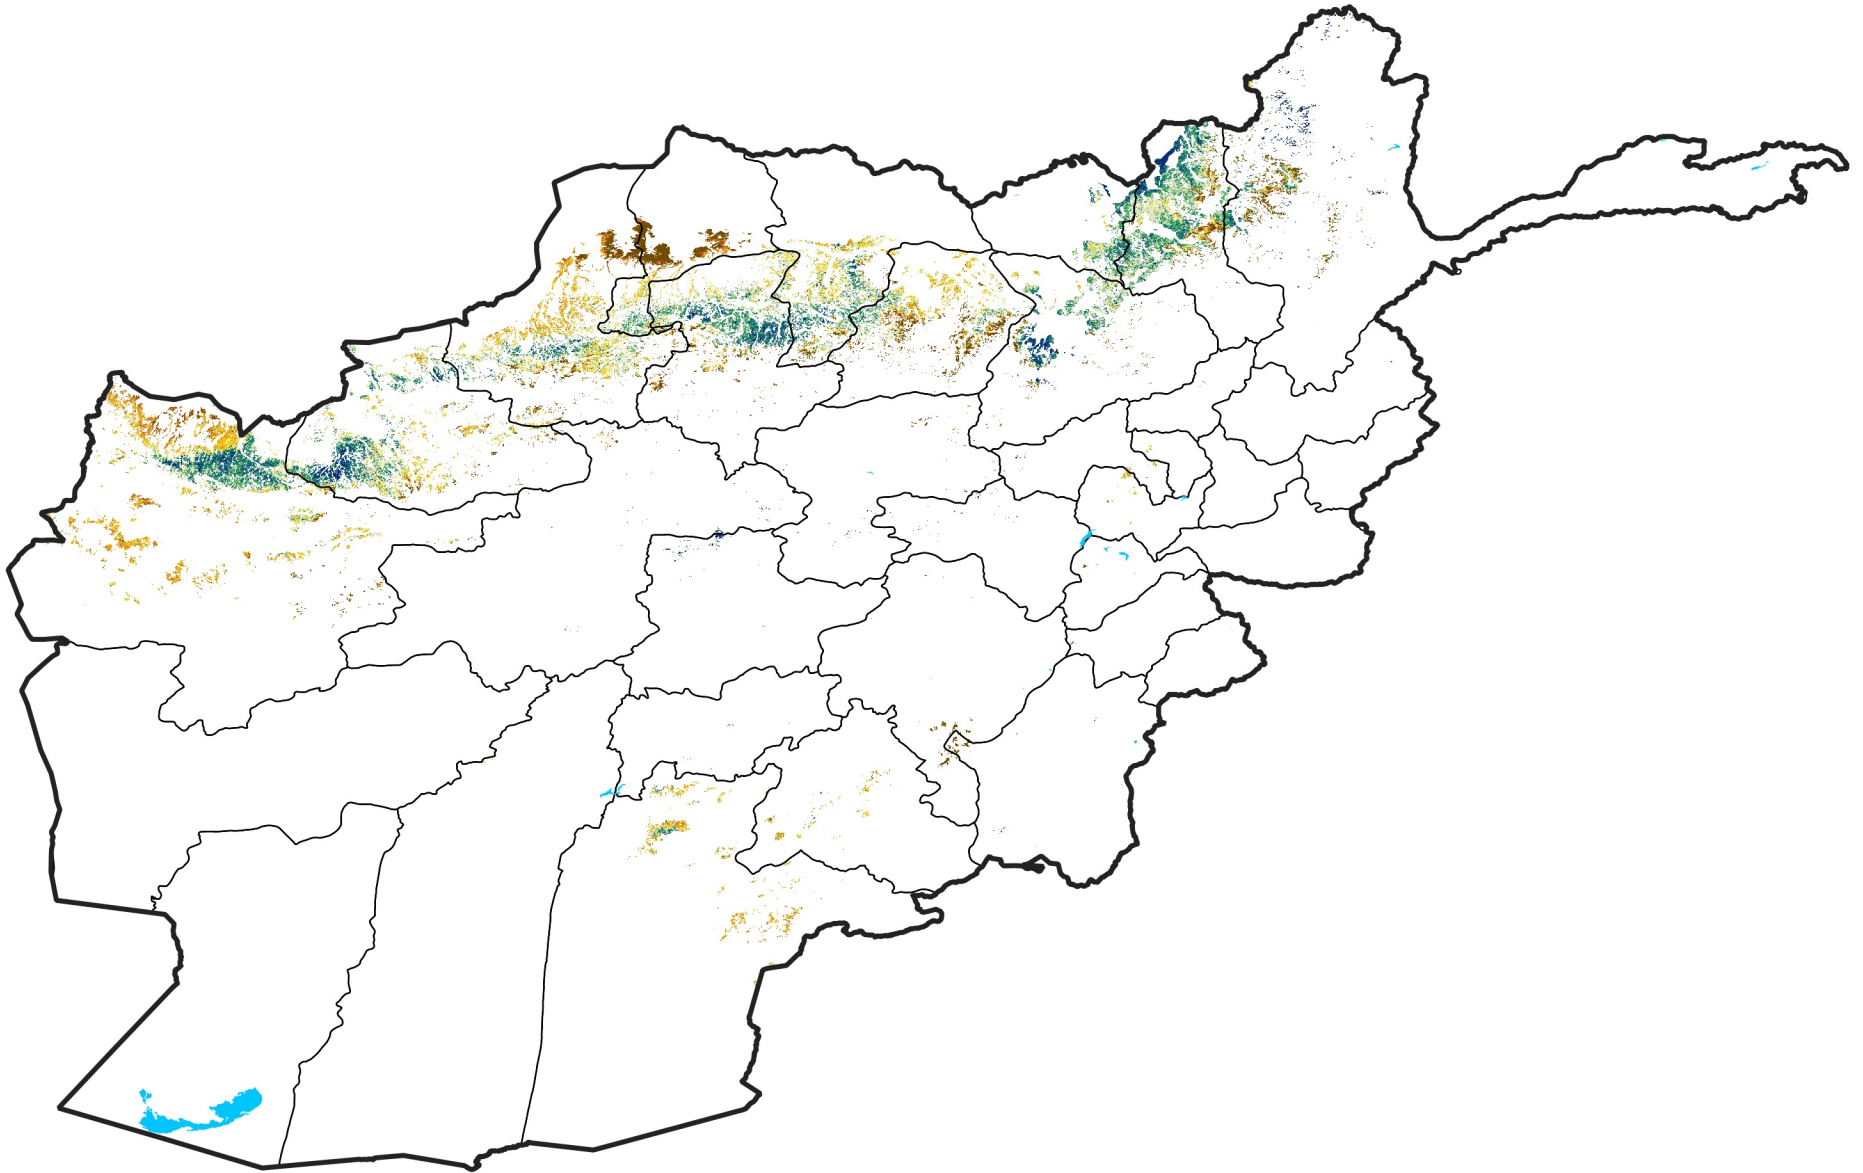

Afghanistan Rainfed Agricultural Areas

Percent of Mean NDVI

2019 / mean (2003 - 2022)

Period 06 / February 21 - 28, 2019

Percent of Normal