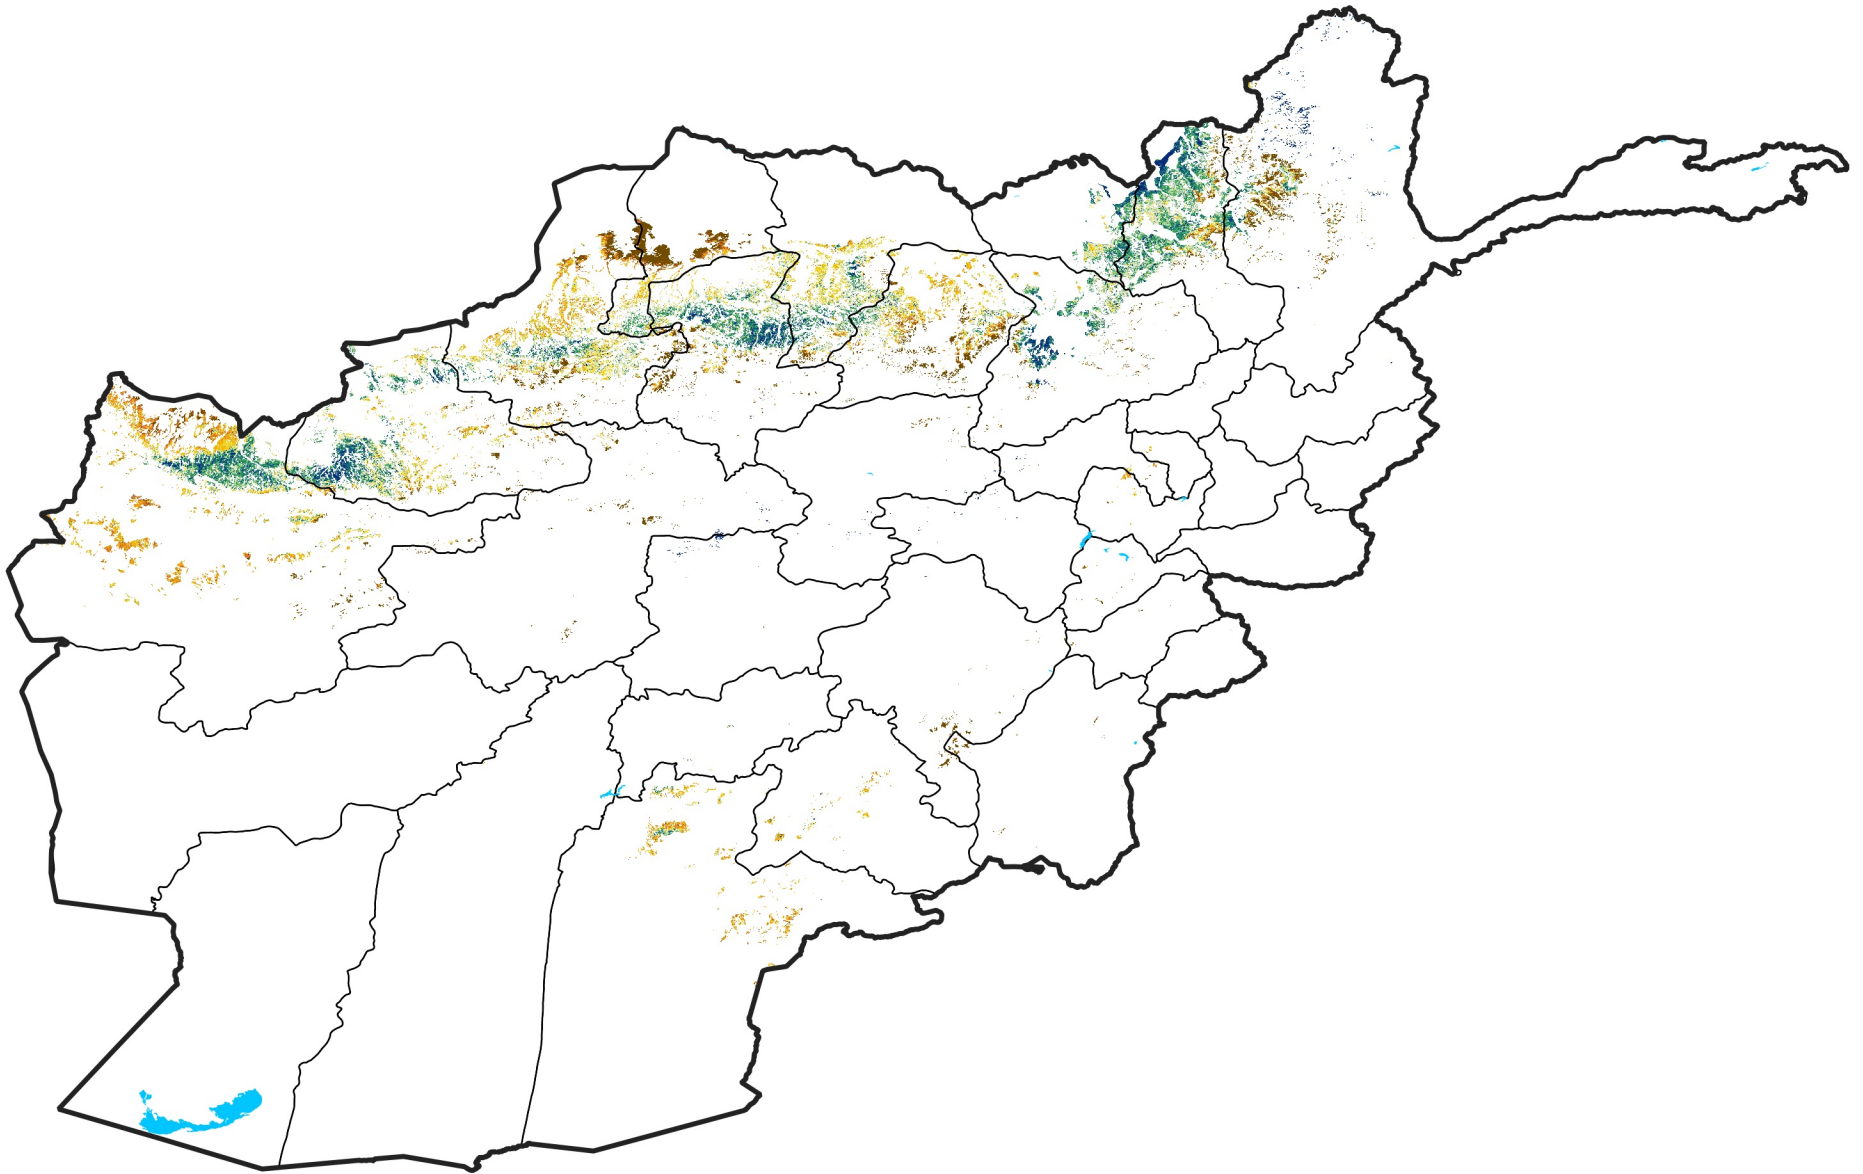

Afghanistan Rainfed Agricultural Areas

Percent of Mean NDVI

2019 / mean (2003 - 2022)

Period 07 / March 01 - 10, 2019

Percent of Normal