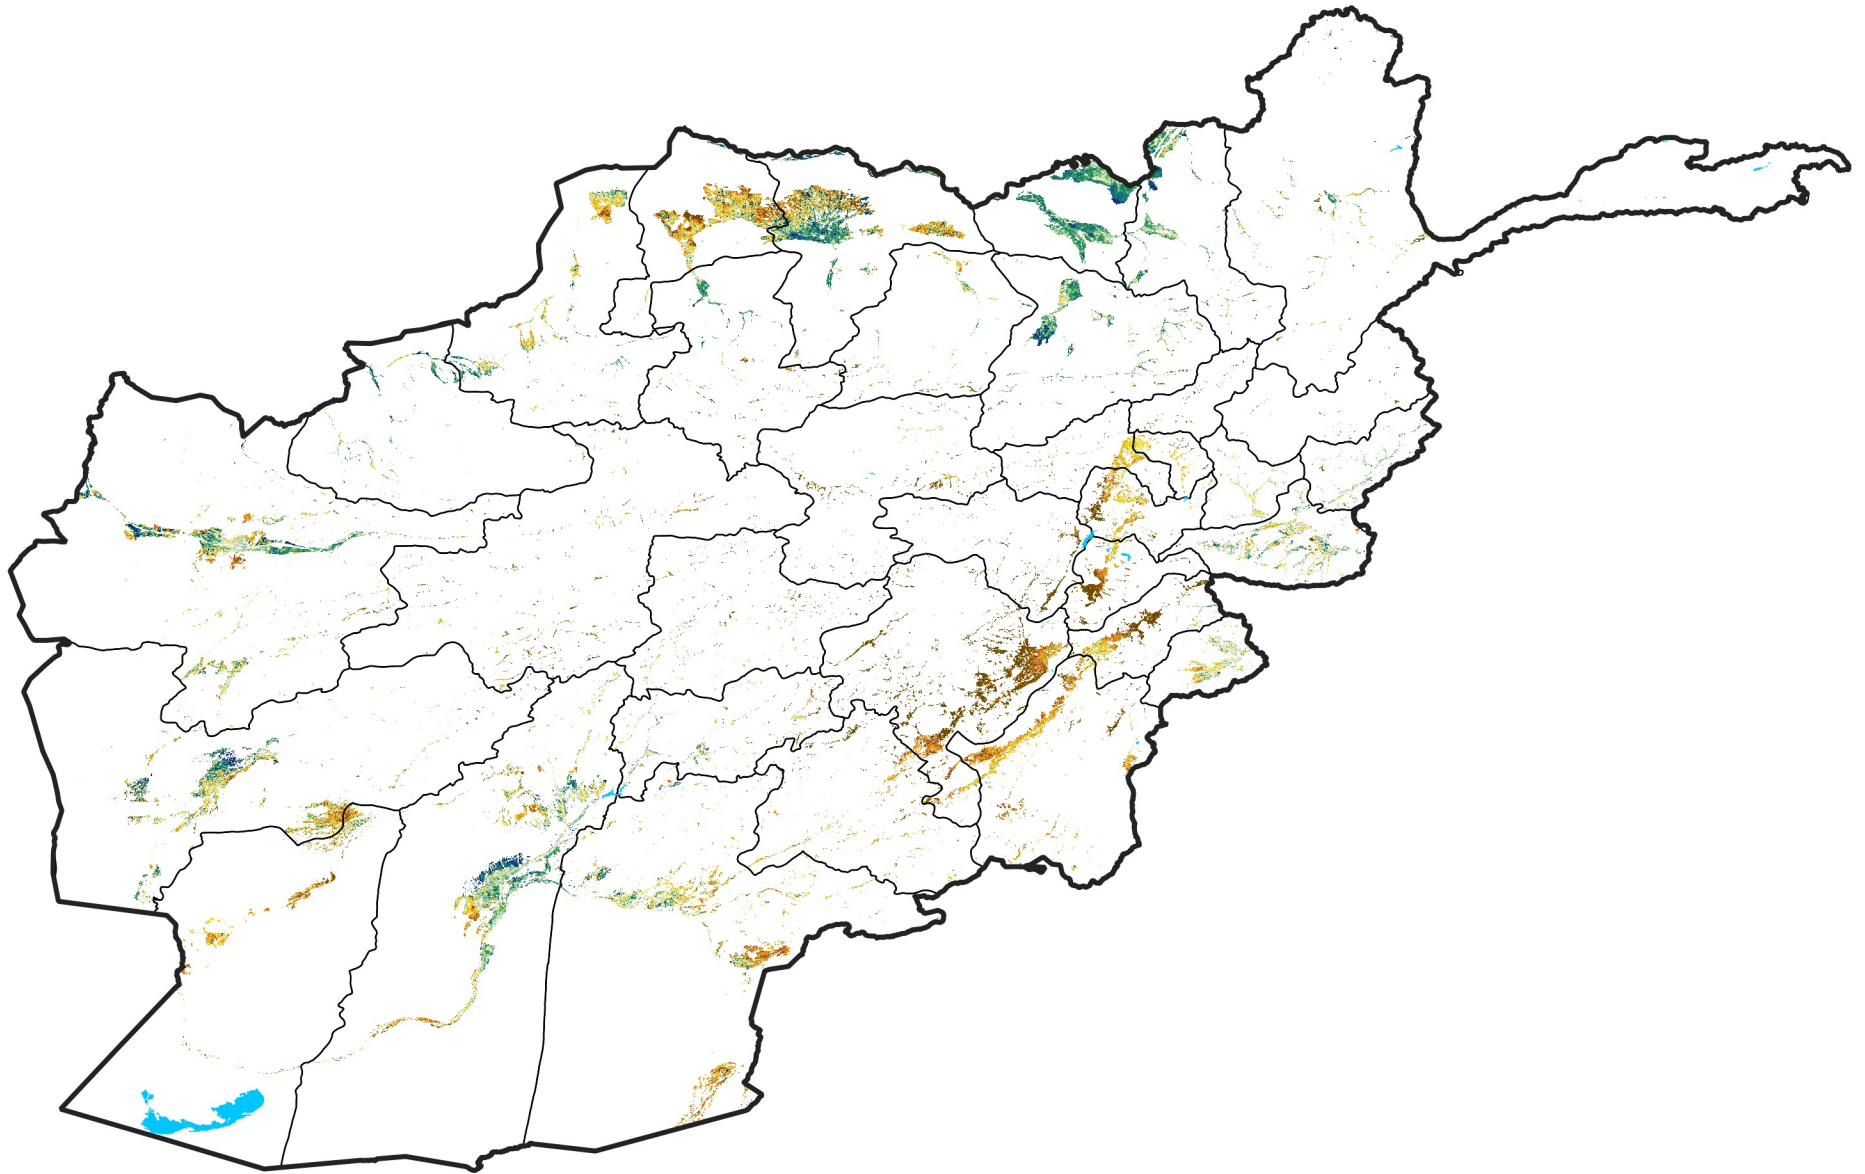

Afghanistan Irrigated Agricultural Areas

Percent of Mean NDVI

2019 / mean (2003 - 2022)

Period 08 / March 11 - 20, 2019

Percent of Normal