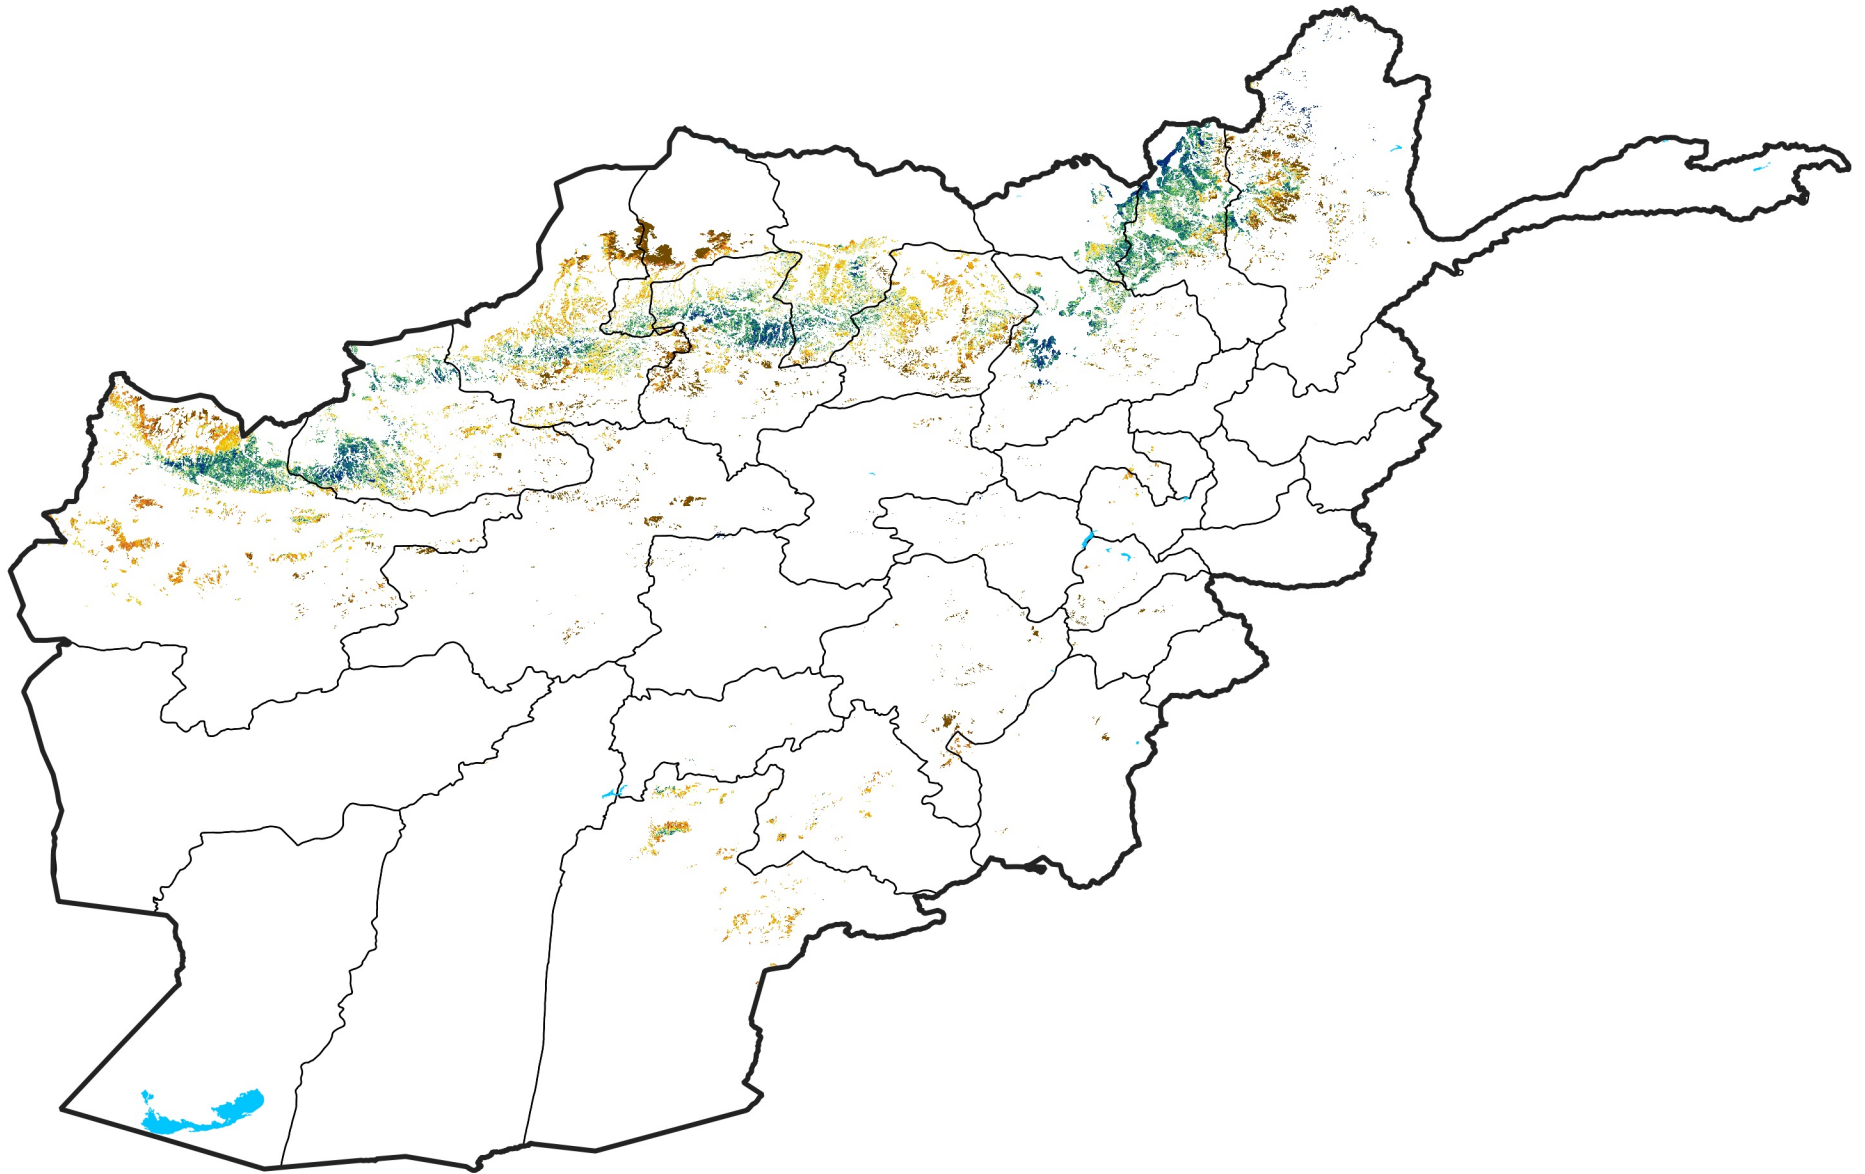

Afghanistan Rainfed Agricultural Areas

Percent of Mean NDVI

2019 / mean (2003 - 2022)

Period 08 / March 11 - 20, 2019

Percent of Normal