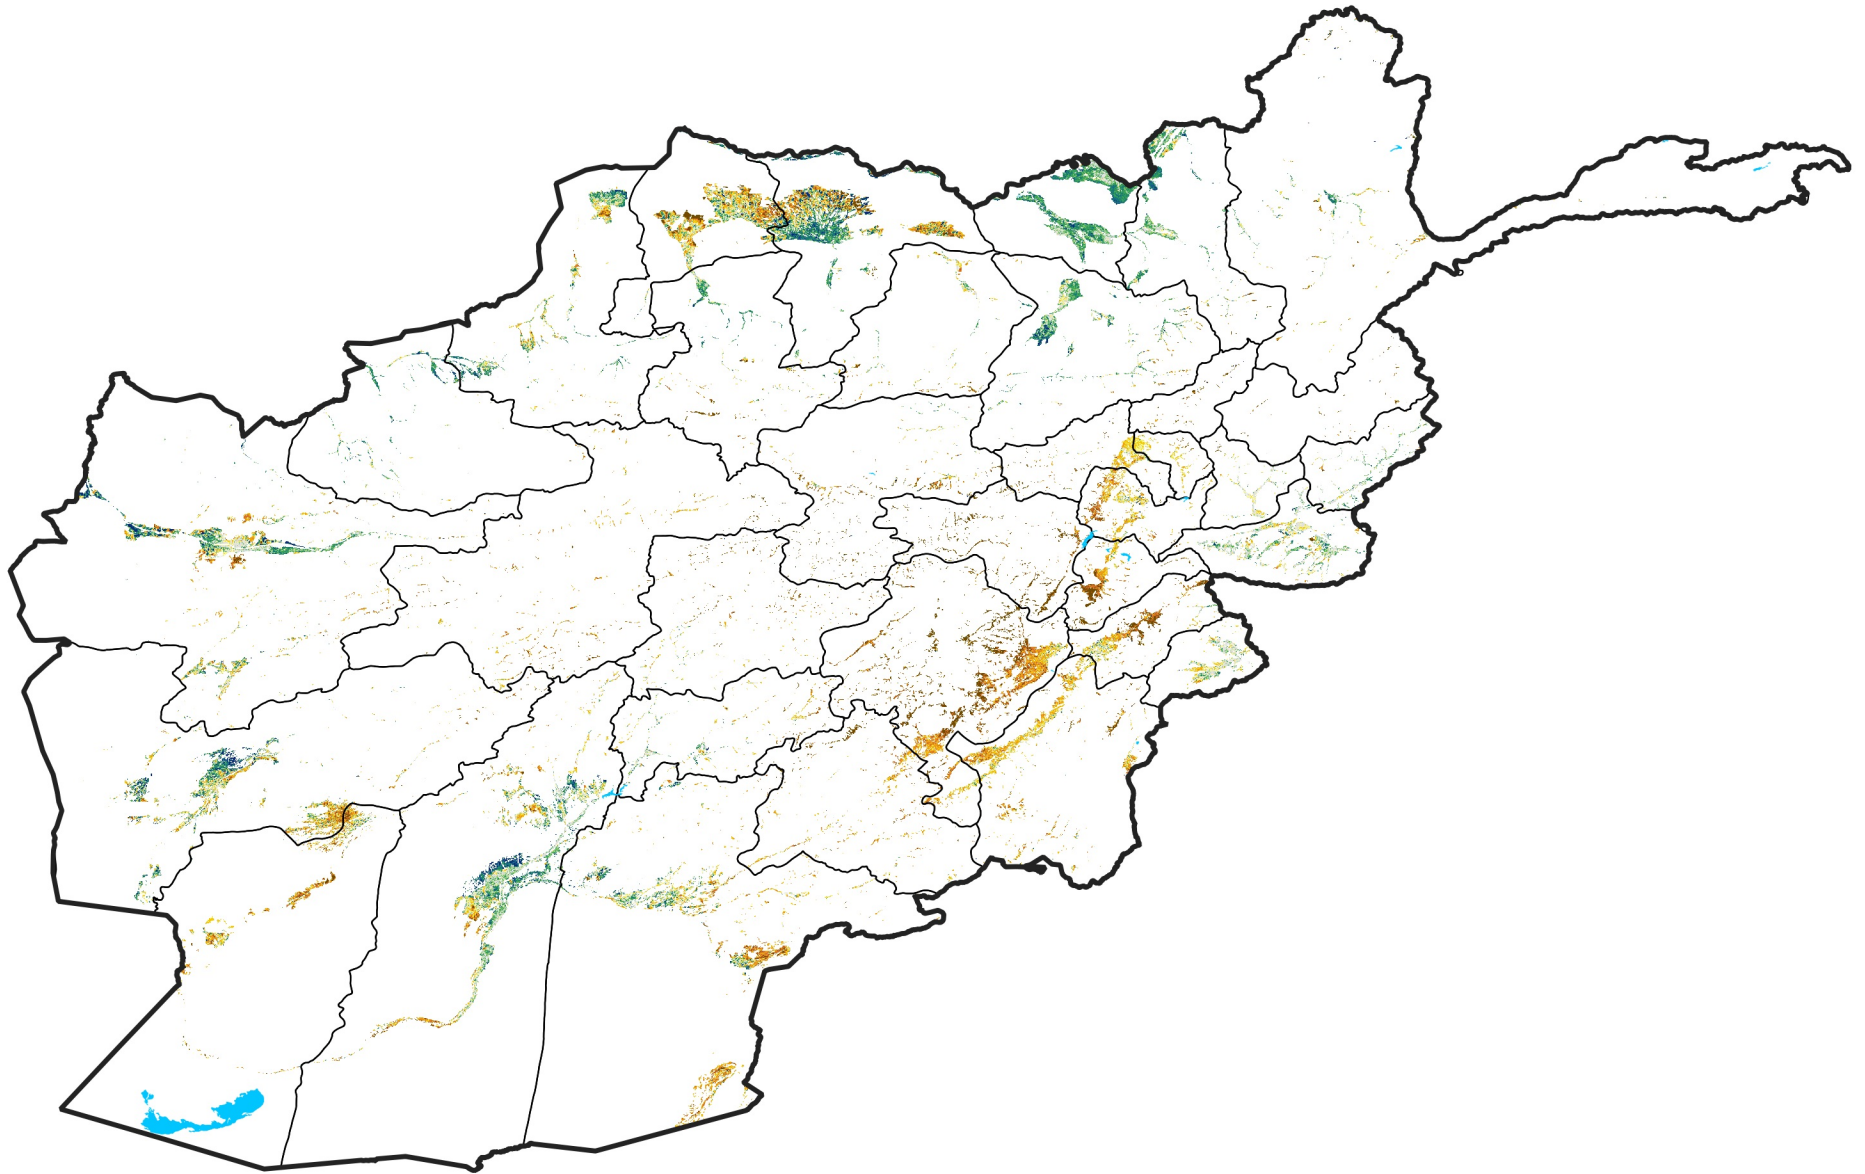

Afghanistan Irrigated Agricultural Areas

Percent of Mean NDVI

2019 / mean (2003 - 2022)

Period 09 / March 21 - 31, 2019

Percent of Normal