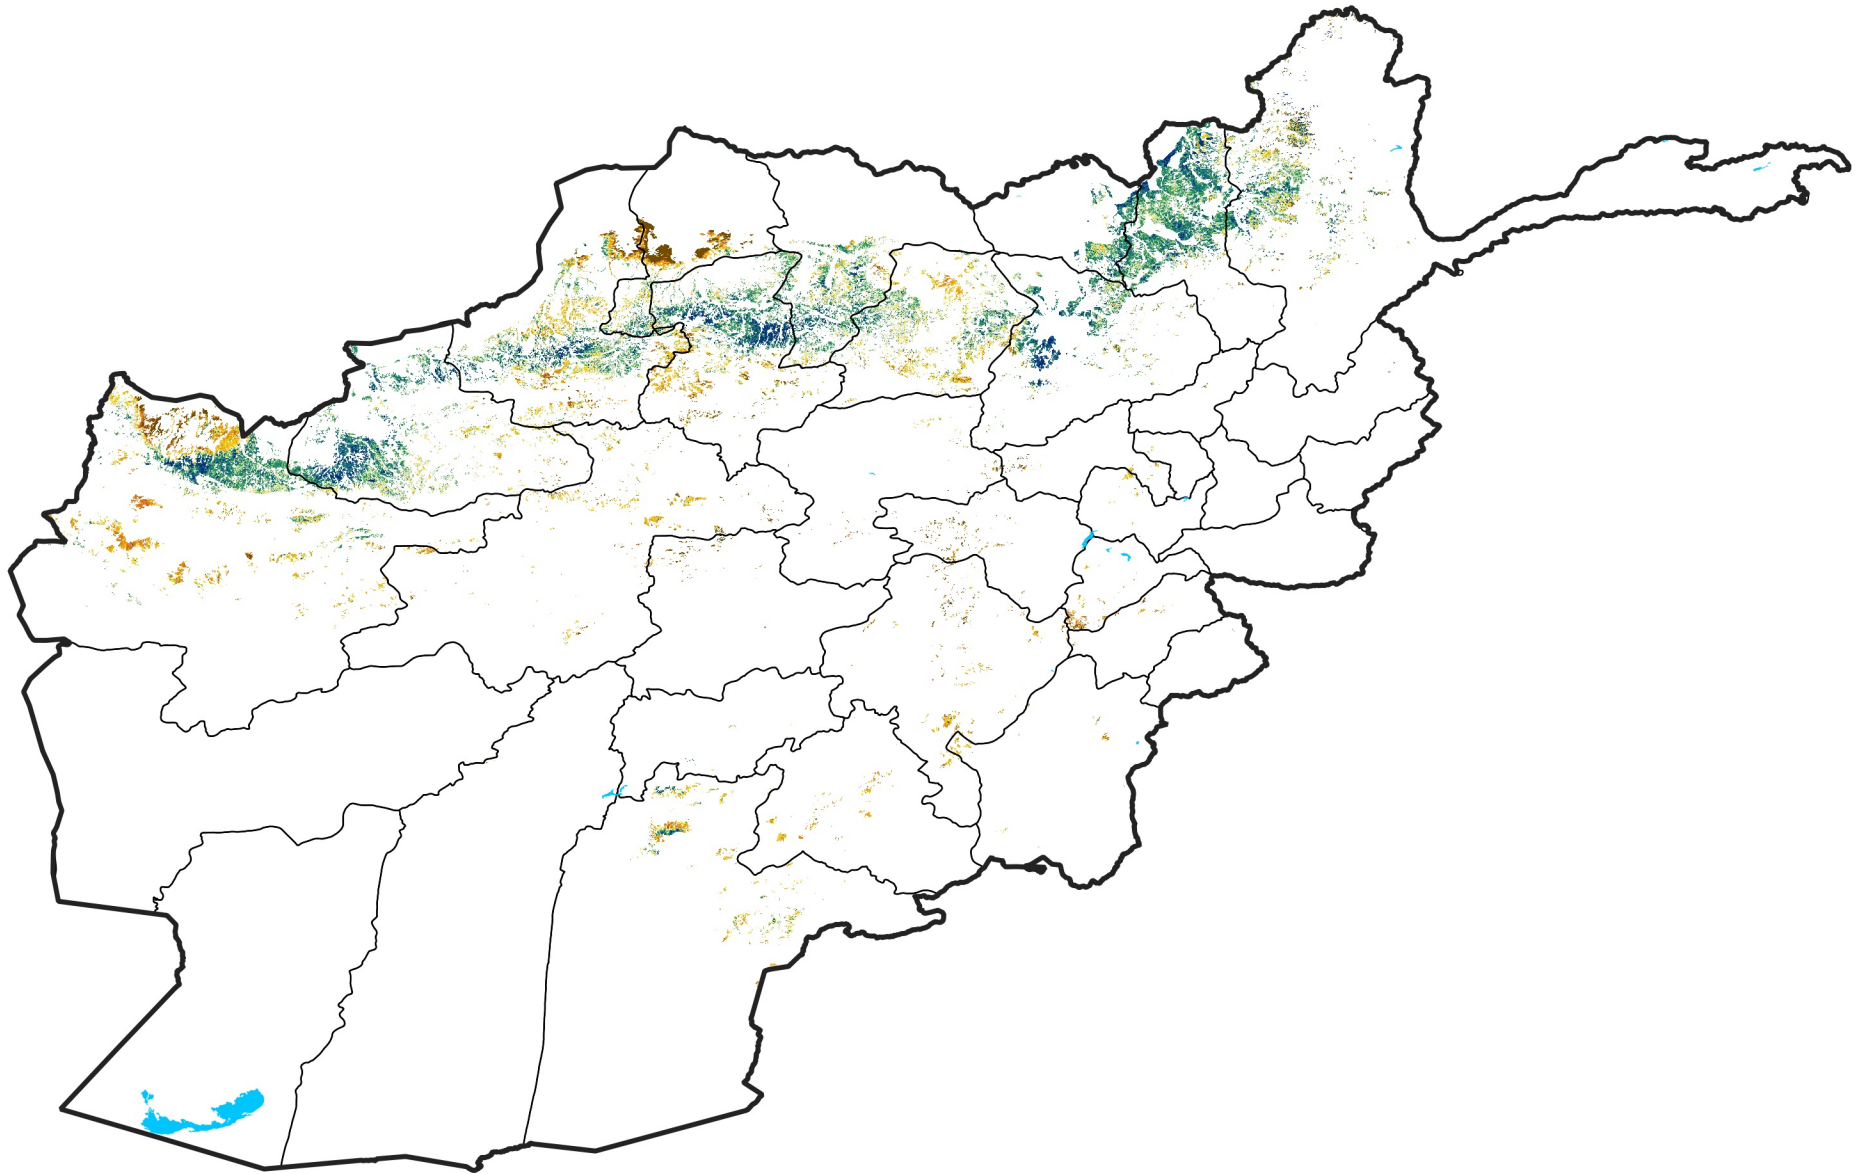

Afghanistan Rainfed Agricultural Areas

Percent of Mean NDVI

2019 / mean (2003 - 2022)

Period 10 / April 01 - 10, 2019

Percent of Normal