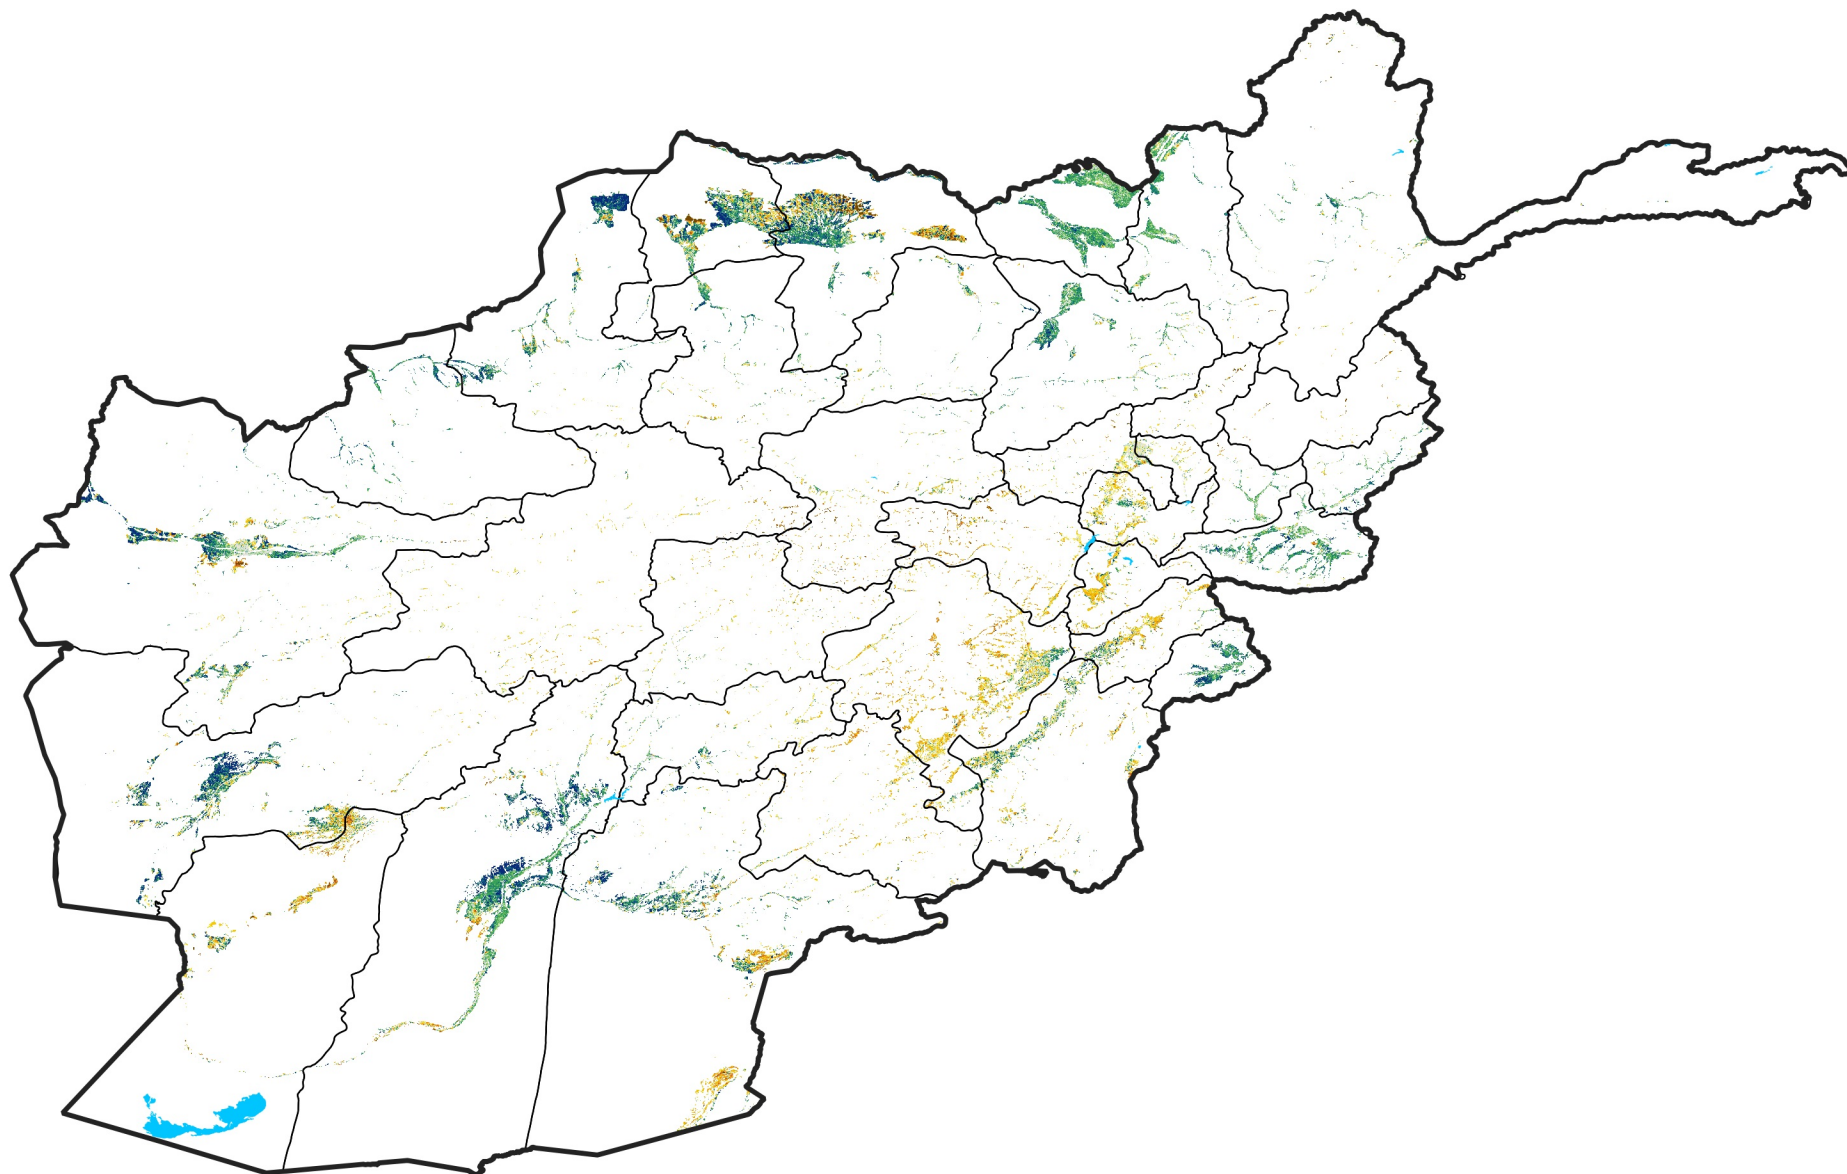

Afghanistan Irrigated Agricultural Areas

Percent of Mean NDVI

2019 / mean (2003 - 2022)

Period 11 / April 11 - 20, 2019

Percent of Normal