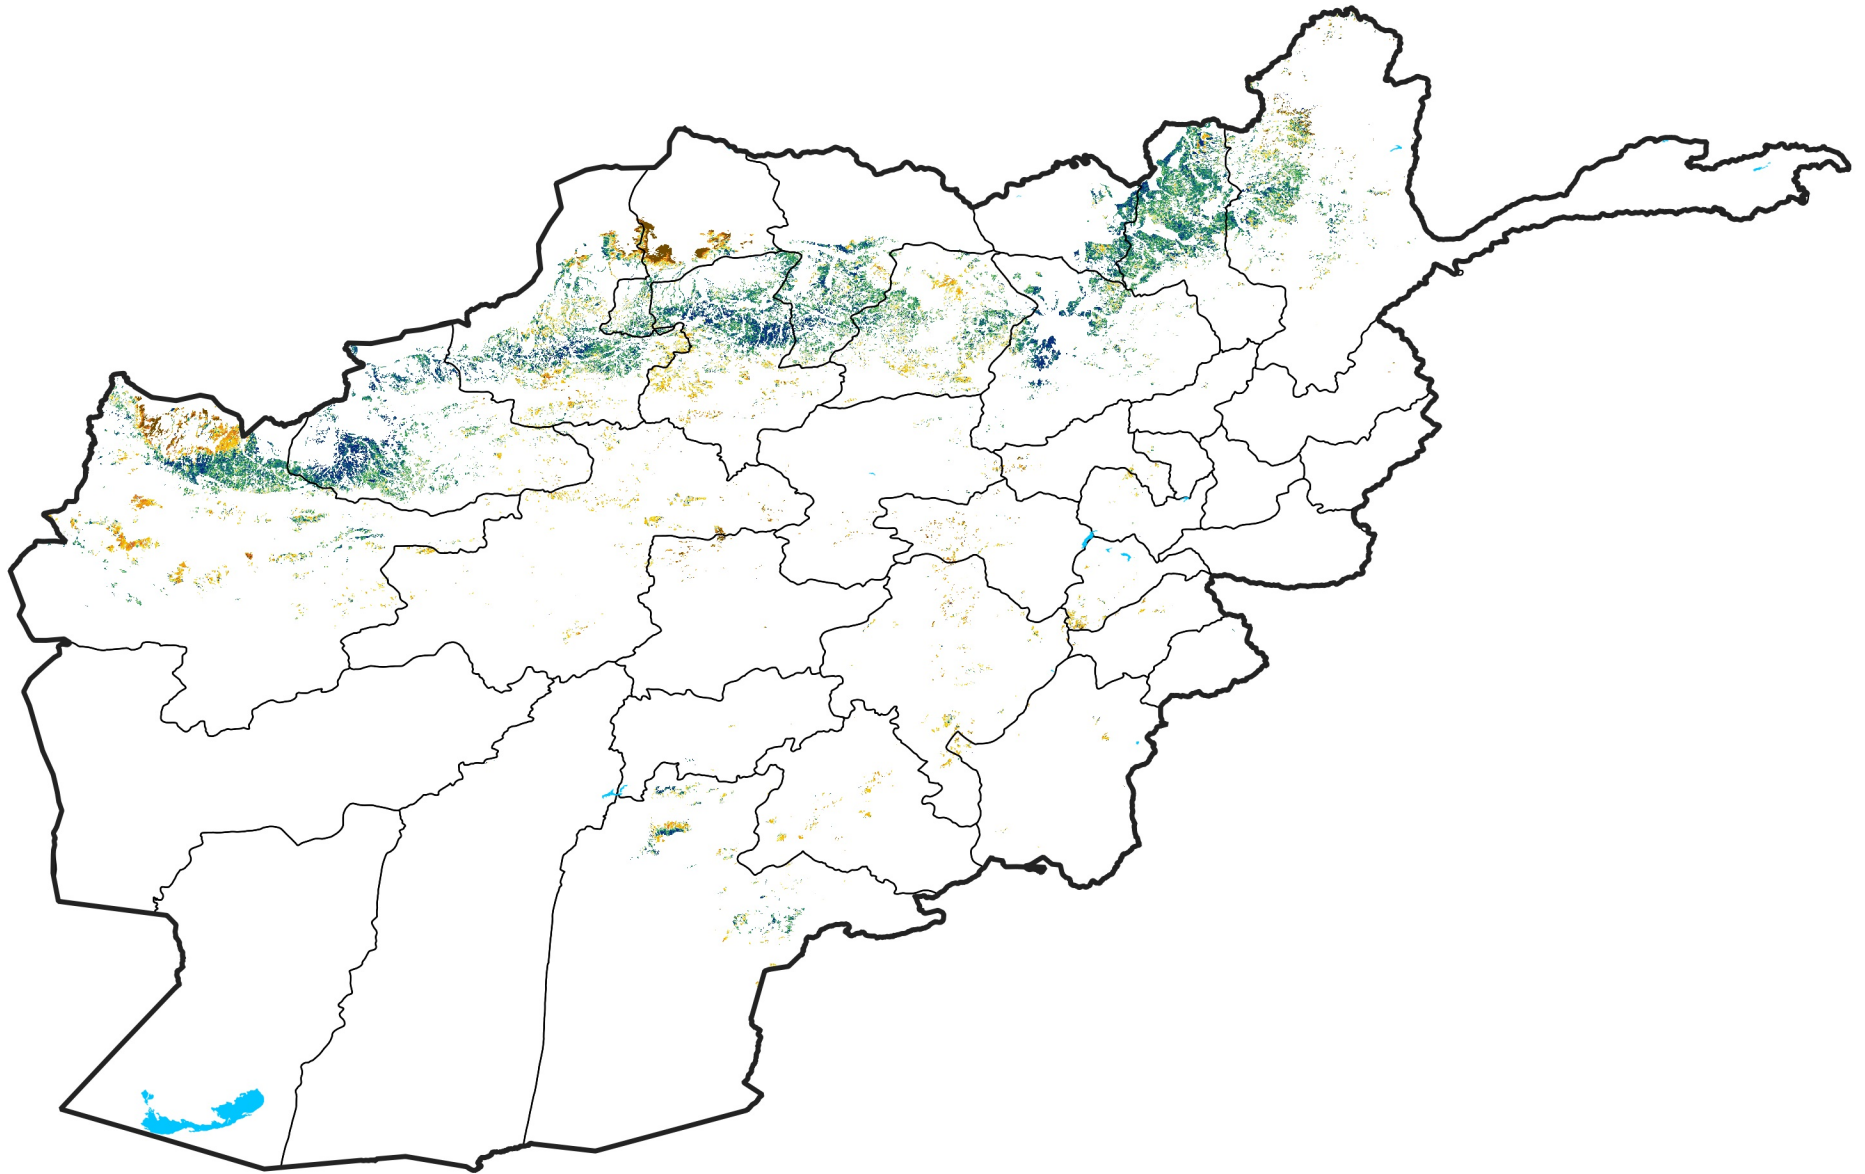

Afghanistan Rainfed Agricultural Areas

Percent of Mean NDVI

2019 / mean (2003 - 2022)

Period 11 / April 11 - 20, 2019

Percent of Normal