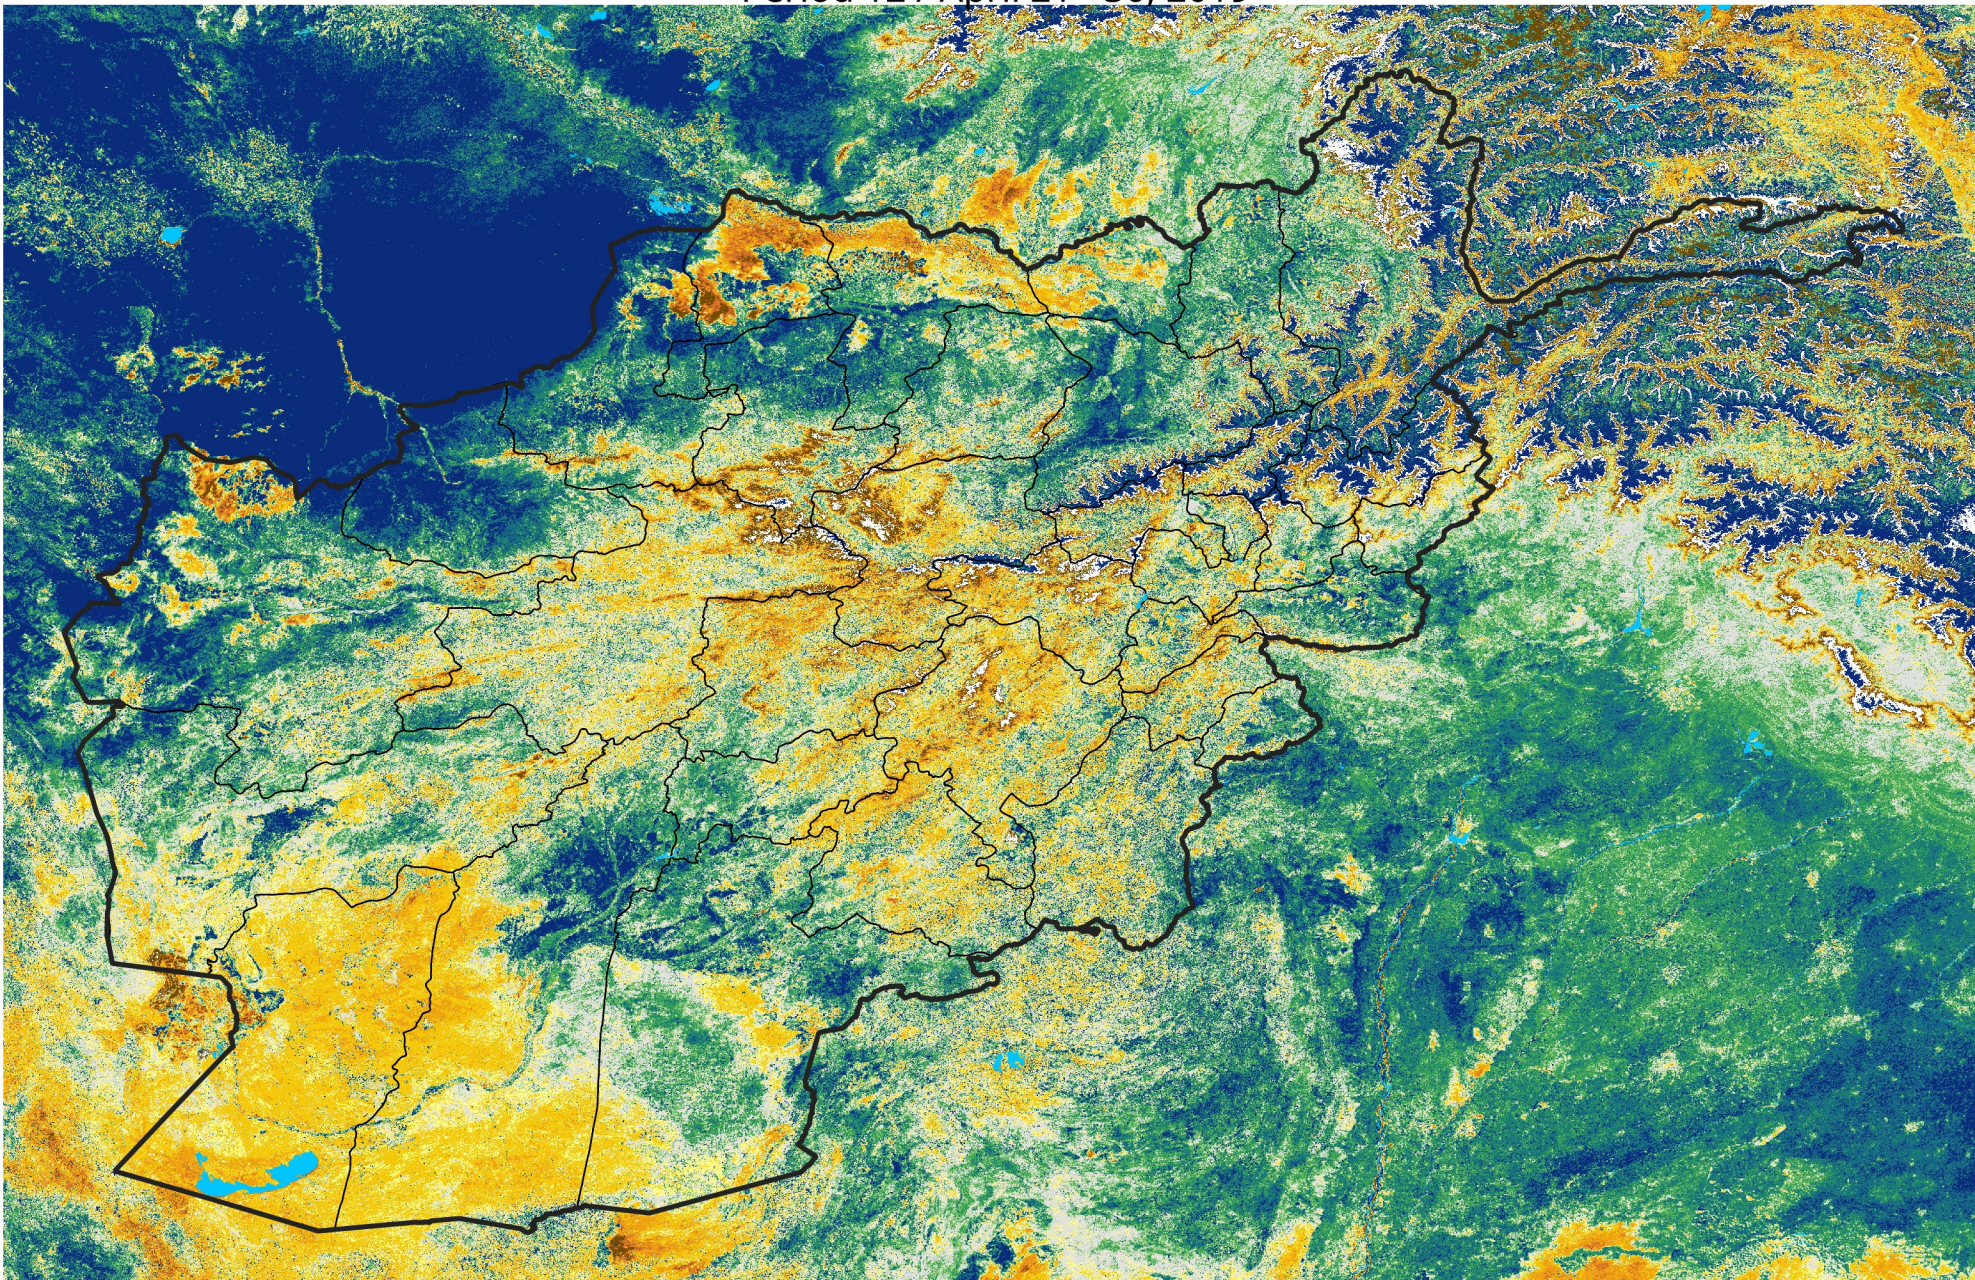

Afghanistan

Percent of Mean NDVI

2019 / mean (2003 - 2022)

Period 12 / April 21 - 30, 2019

Percent of Normal