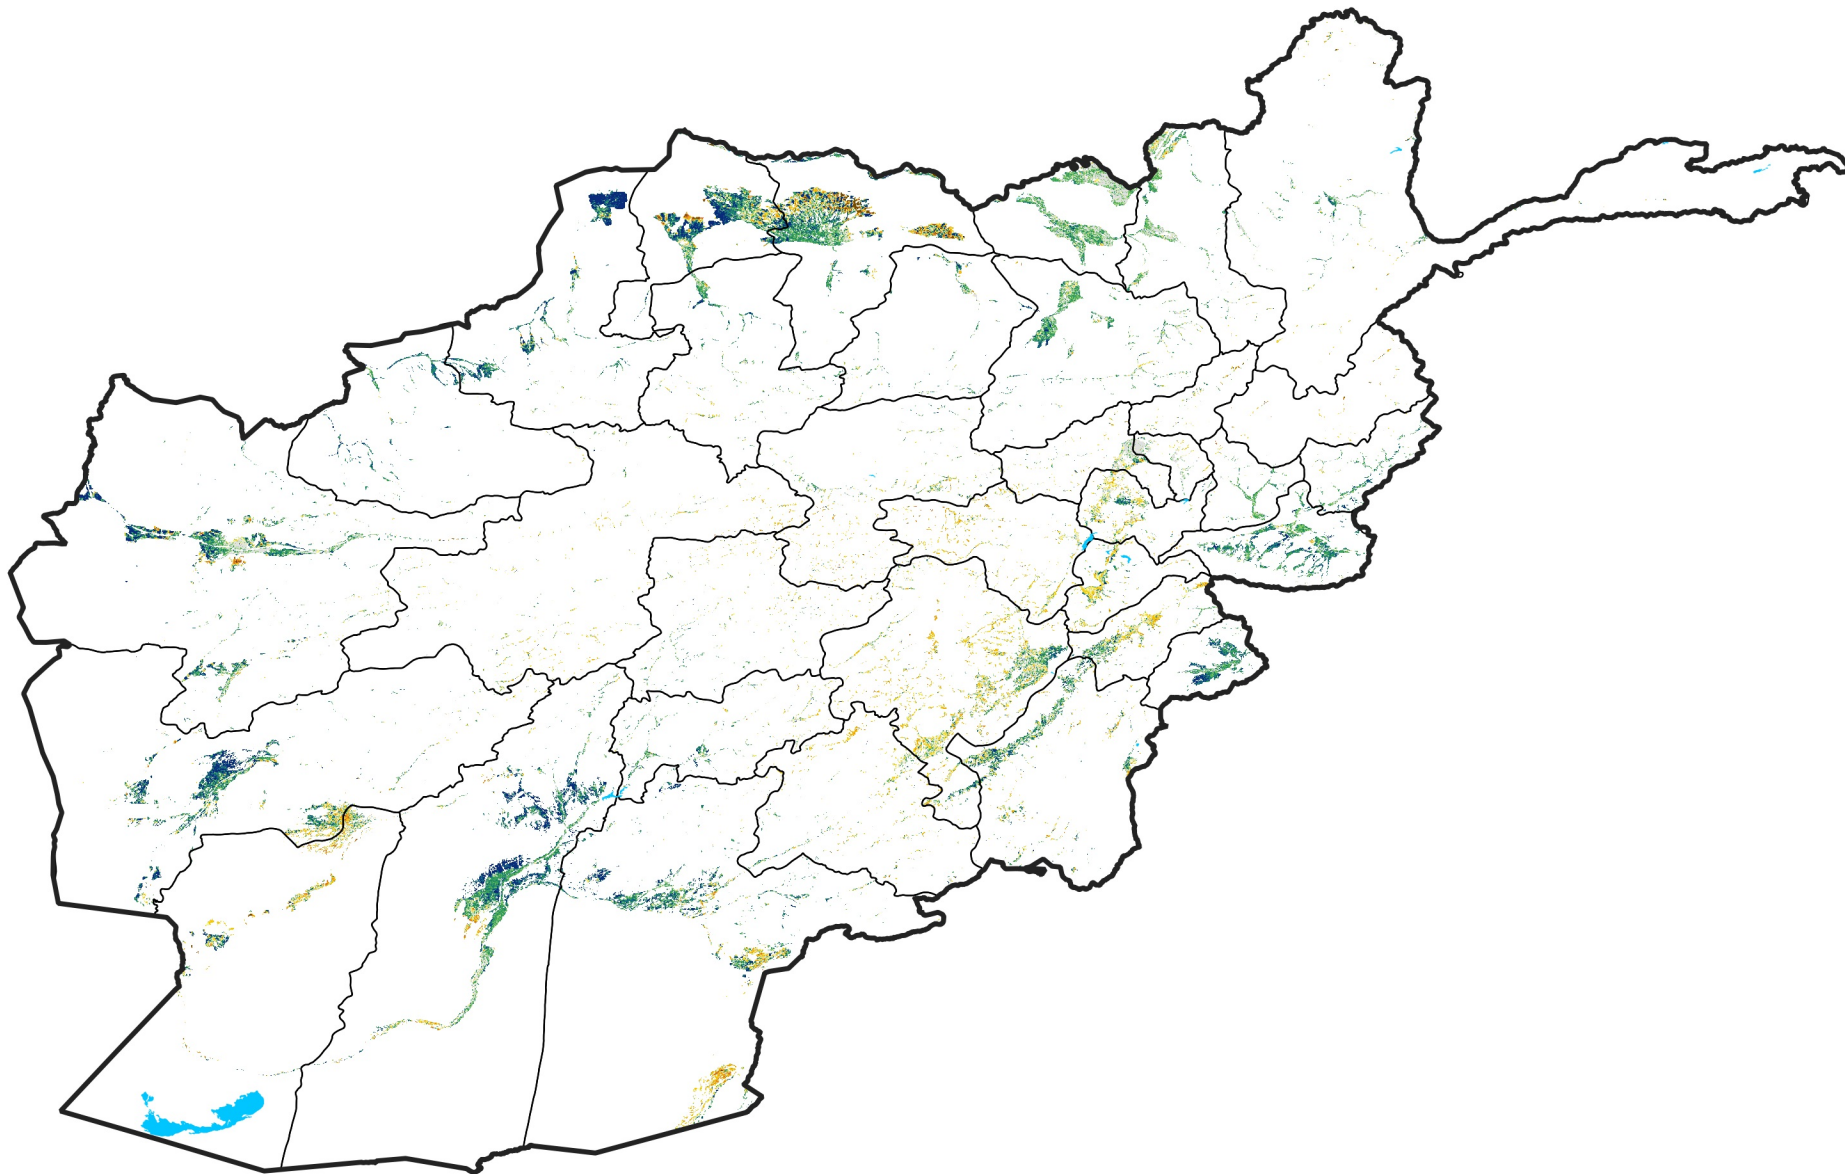

Afghanistan Irrigated Agricultural Areas

Percent of Mean NDVI

2019 / mean (2003 - 2022)

Period 12 / April 21 - 30, 2019

Percent of Normal