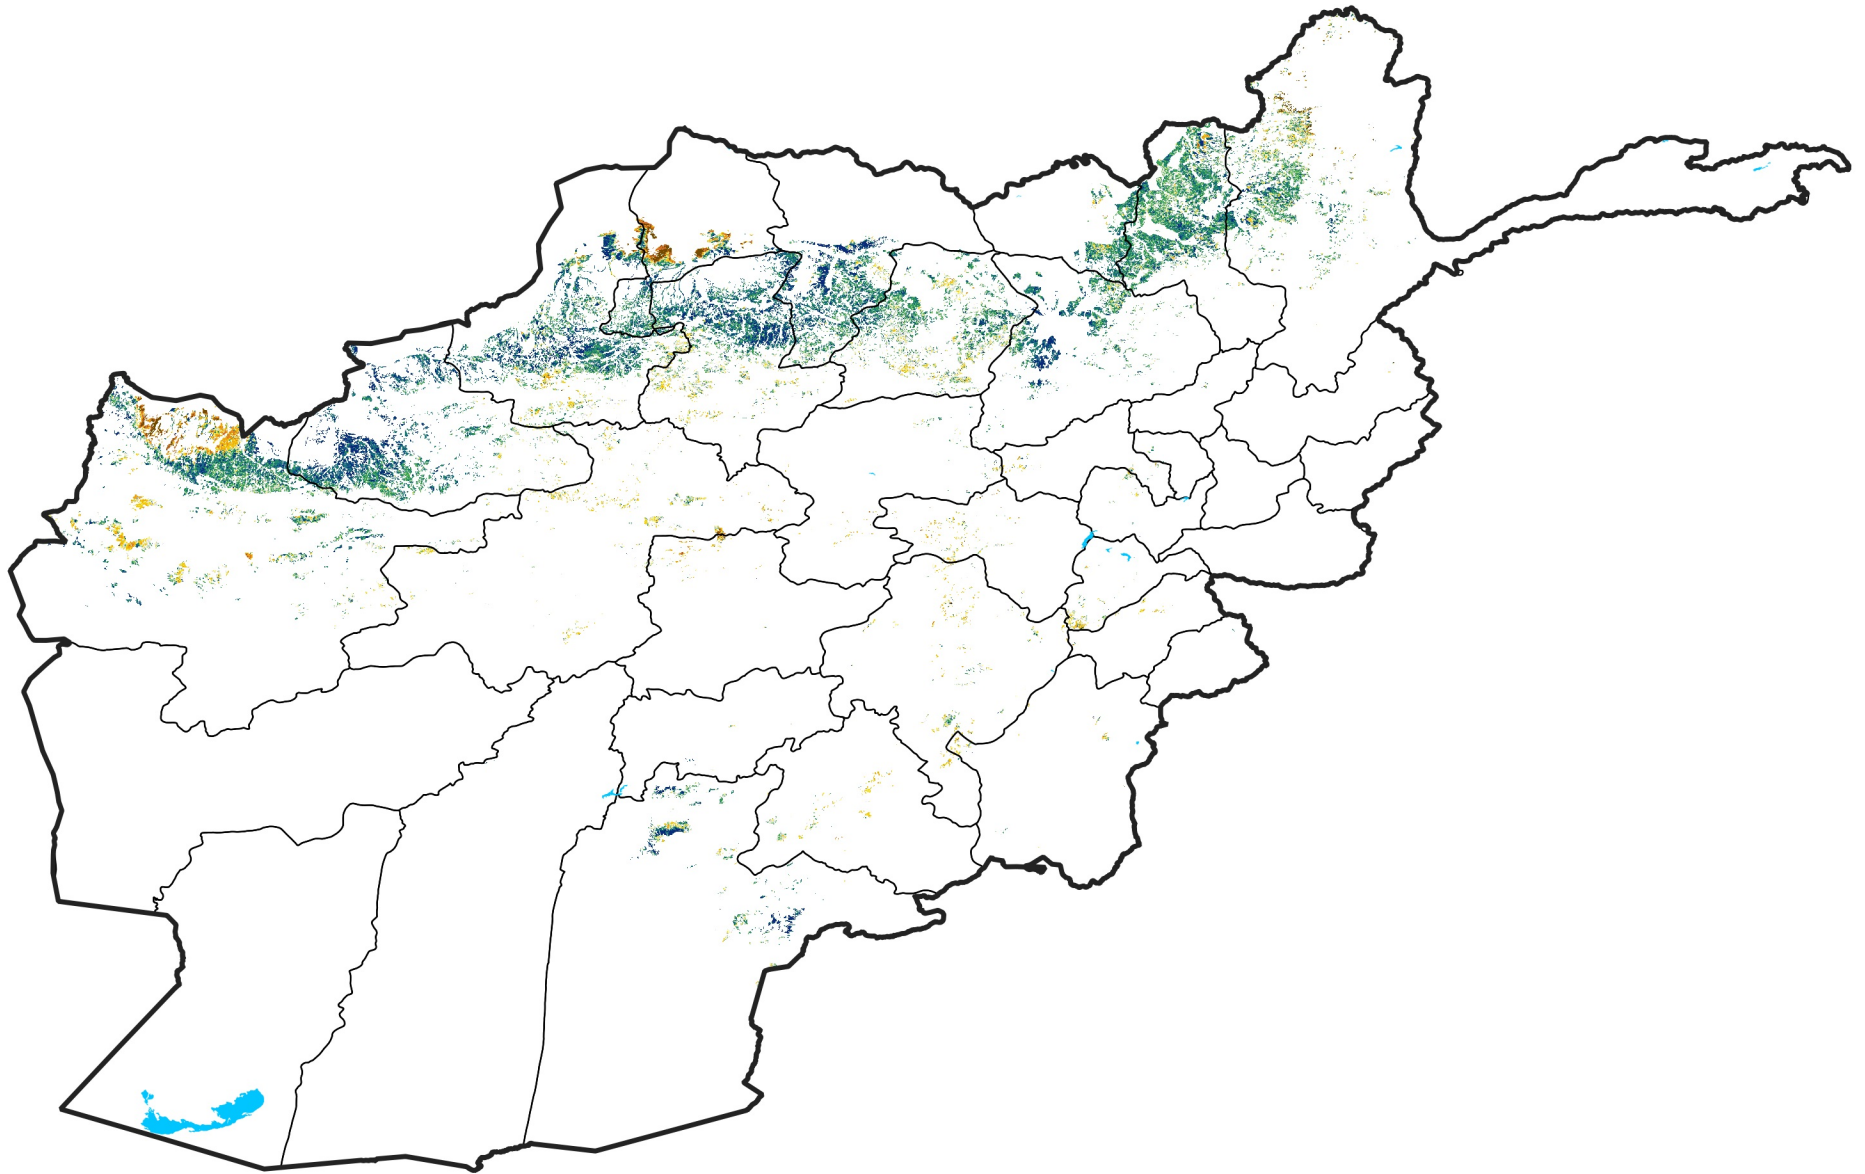

Afghanistan Rainfed Agricultural Areas

Percent of Mean NDVI

2019 / mean (2003 - 2022)

Period 12 / April 21 - 30, 2019

Percent of Normal