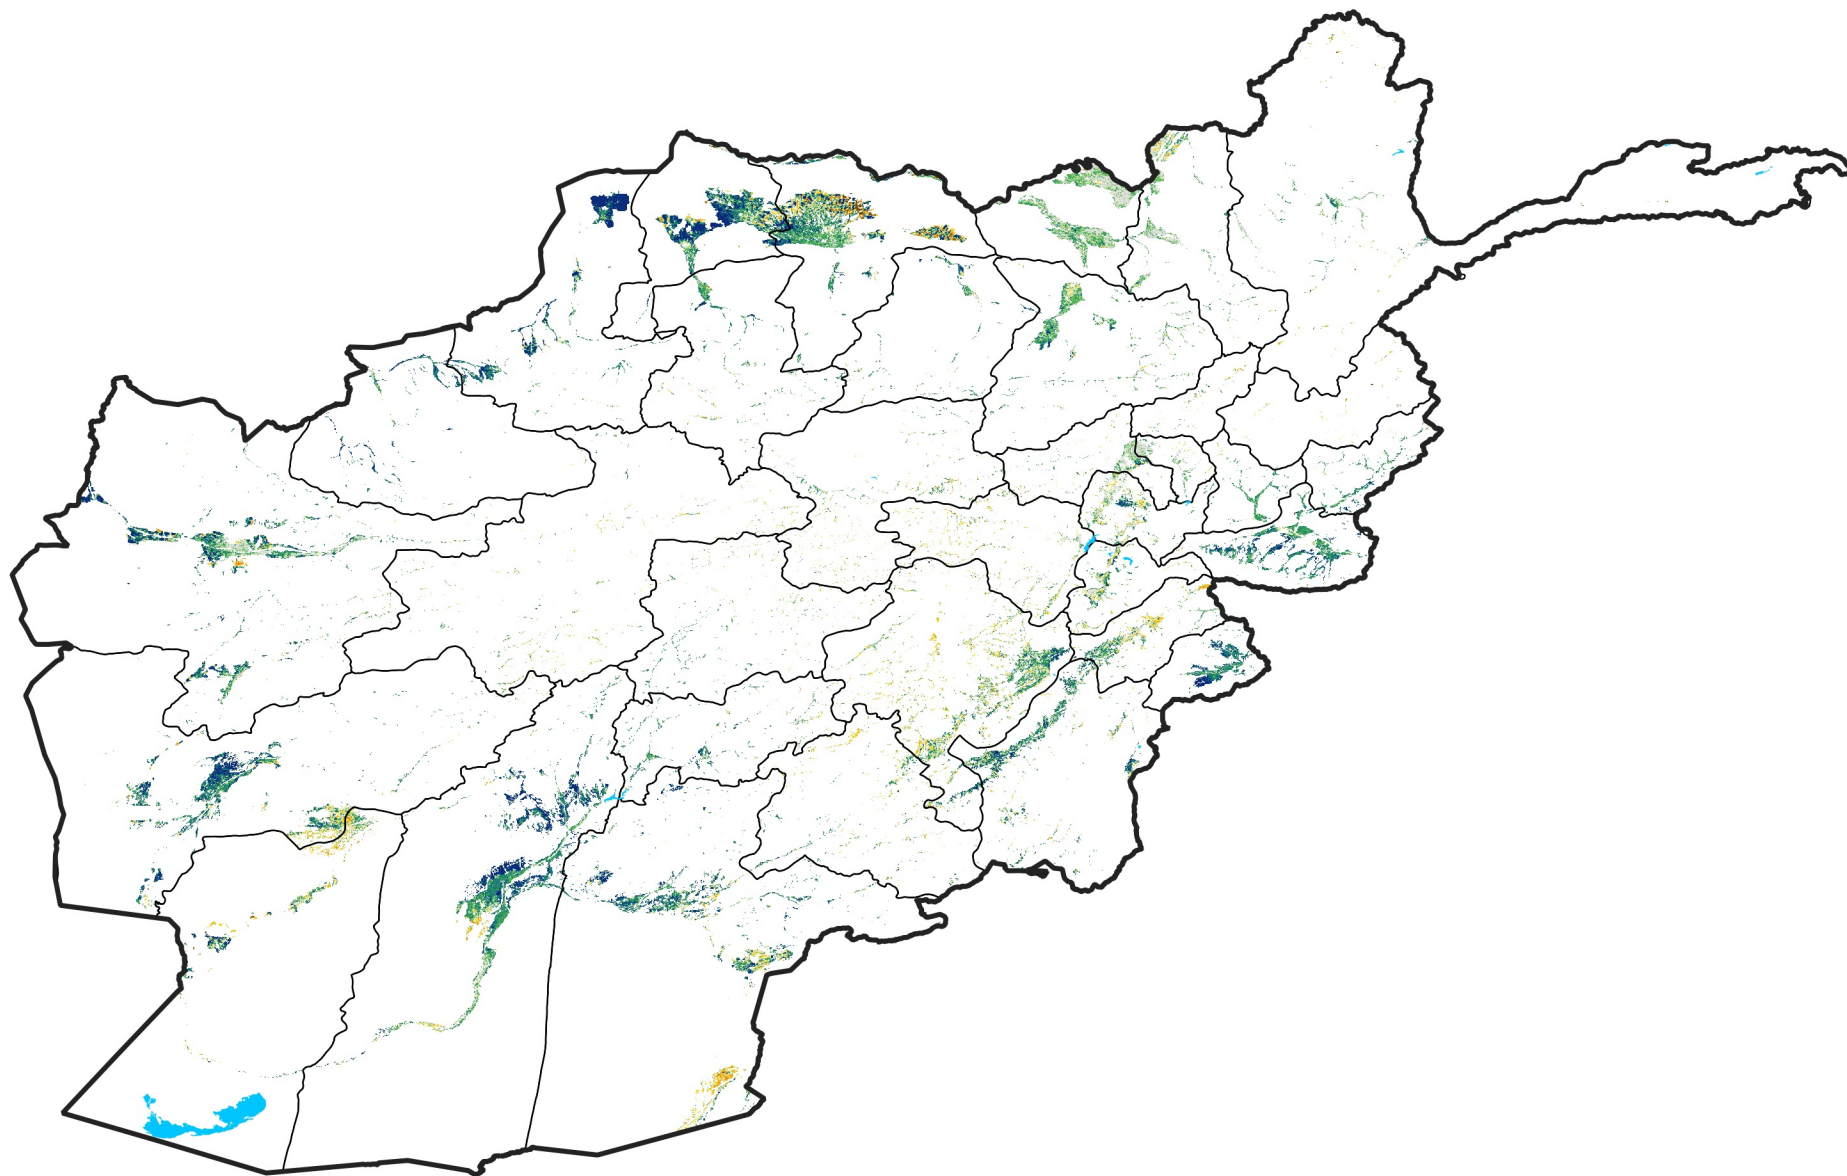

Afghanistan Irrigated Agricultural Areas

Percent of Mean NDVI

2019 / mean (2003 - 2022)

Period 13 / May 01 - 10, 2019

Percent of Normal