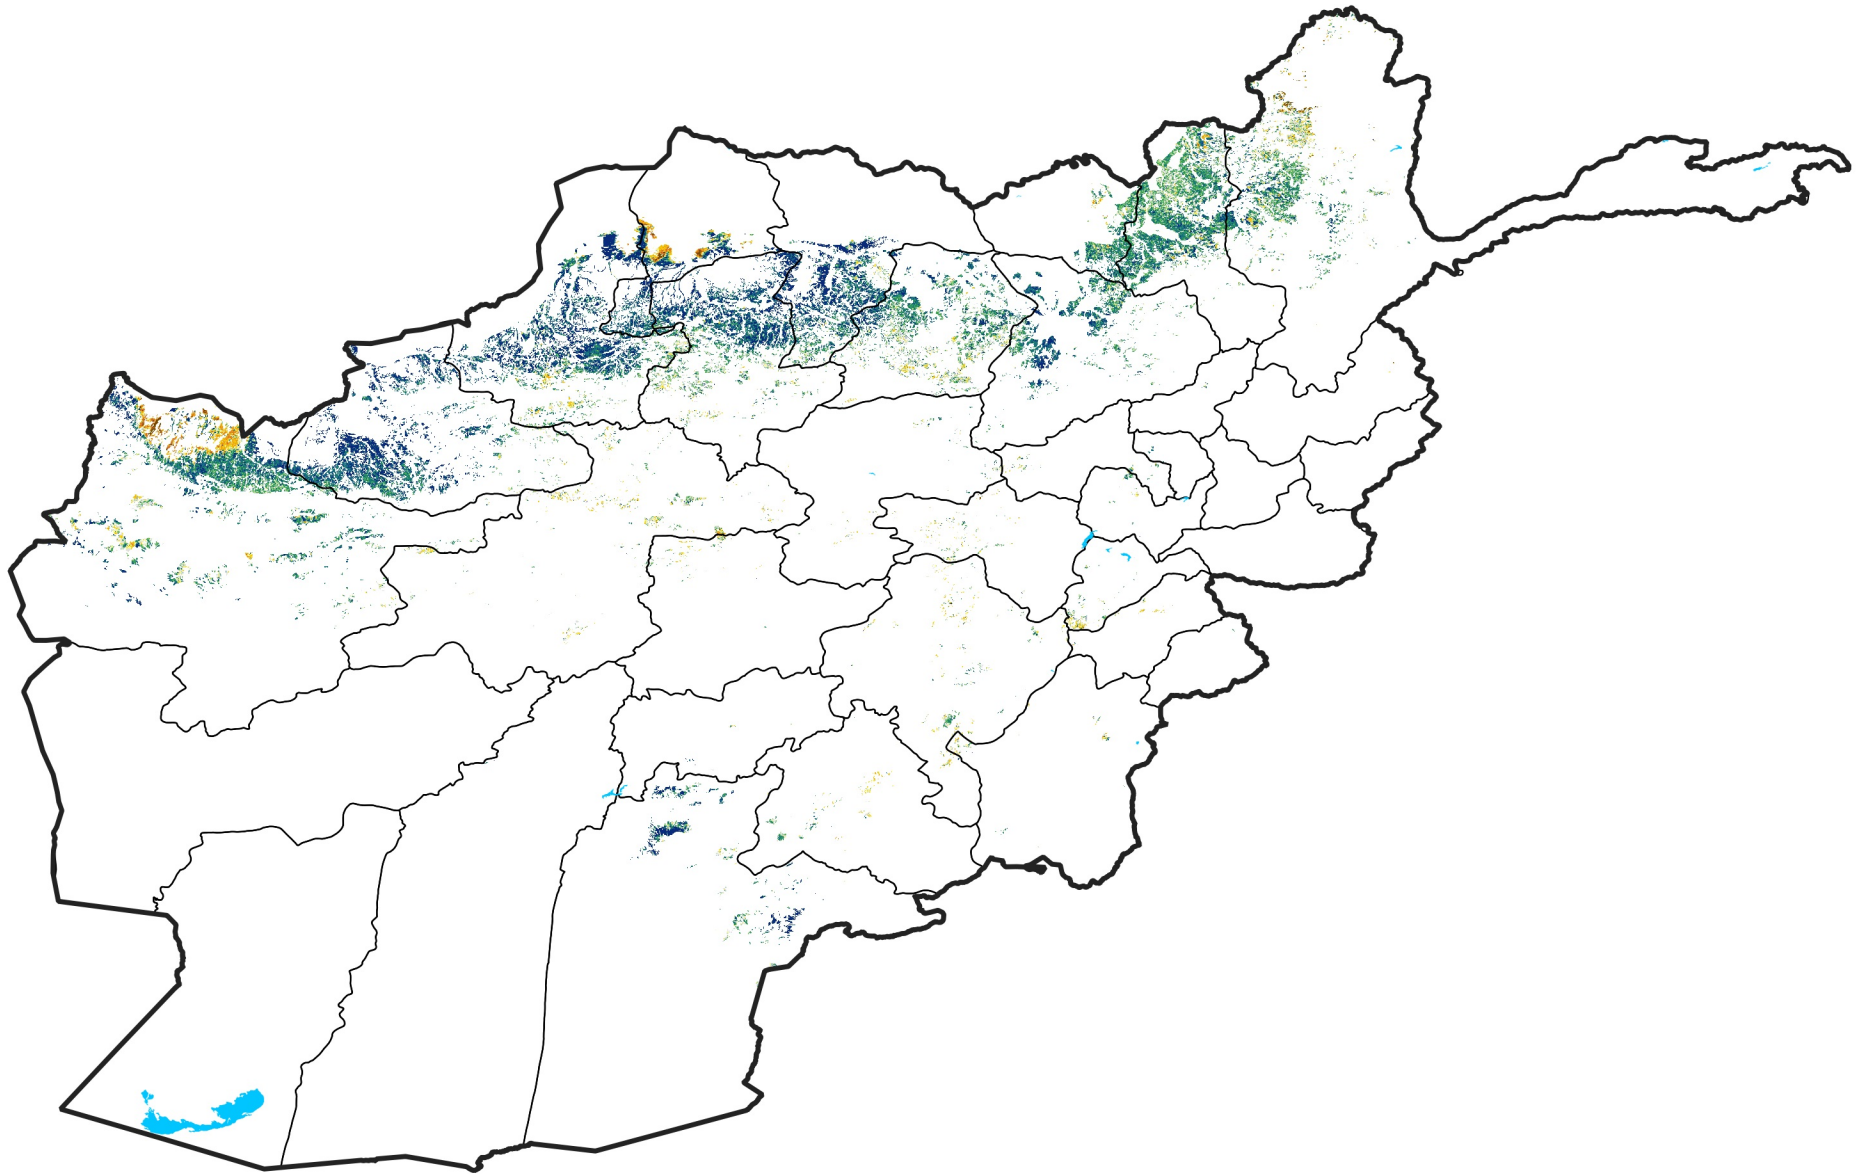

Afghanistan Rainfed Agricultural Areas

Percent of Mean NDVI

2019 / mean (2003 - 2022)

Period 13 / May 01 - 10, 2019

Percent of Normal