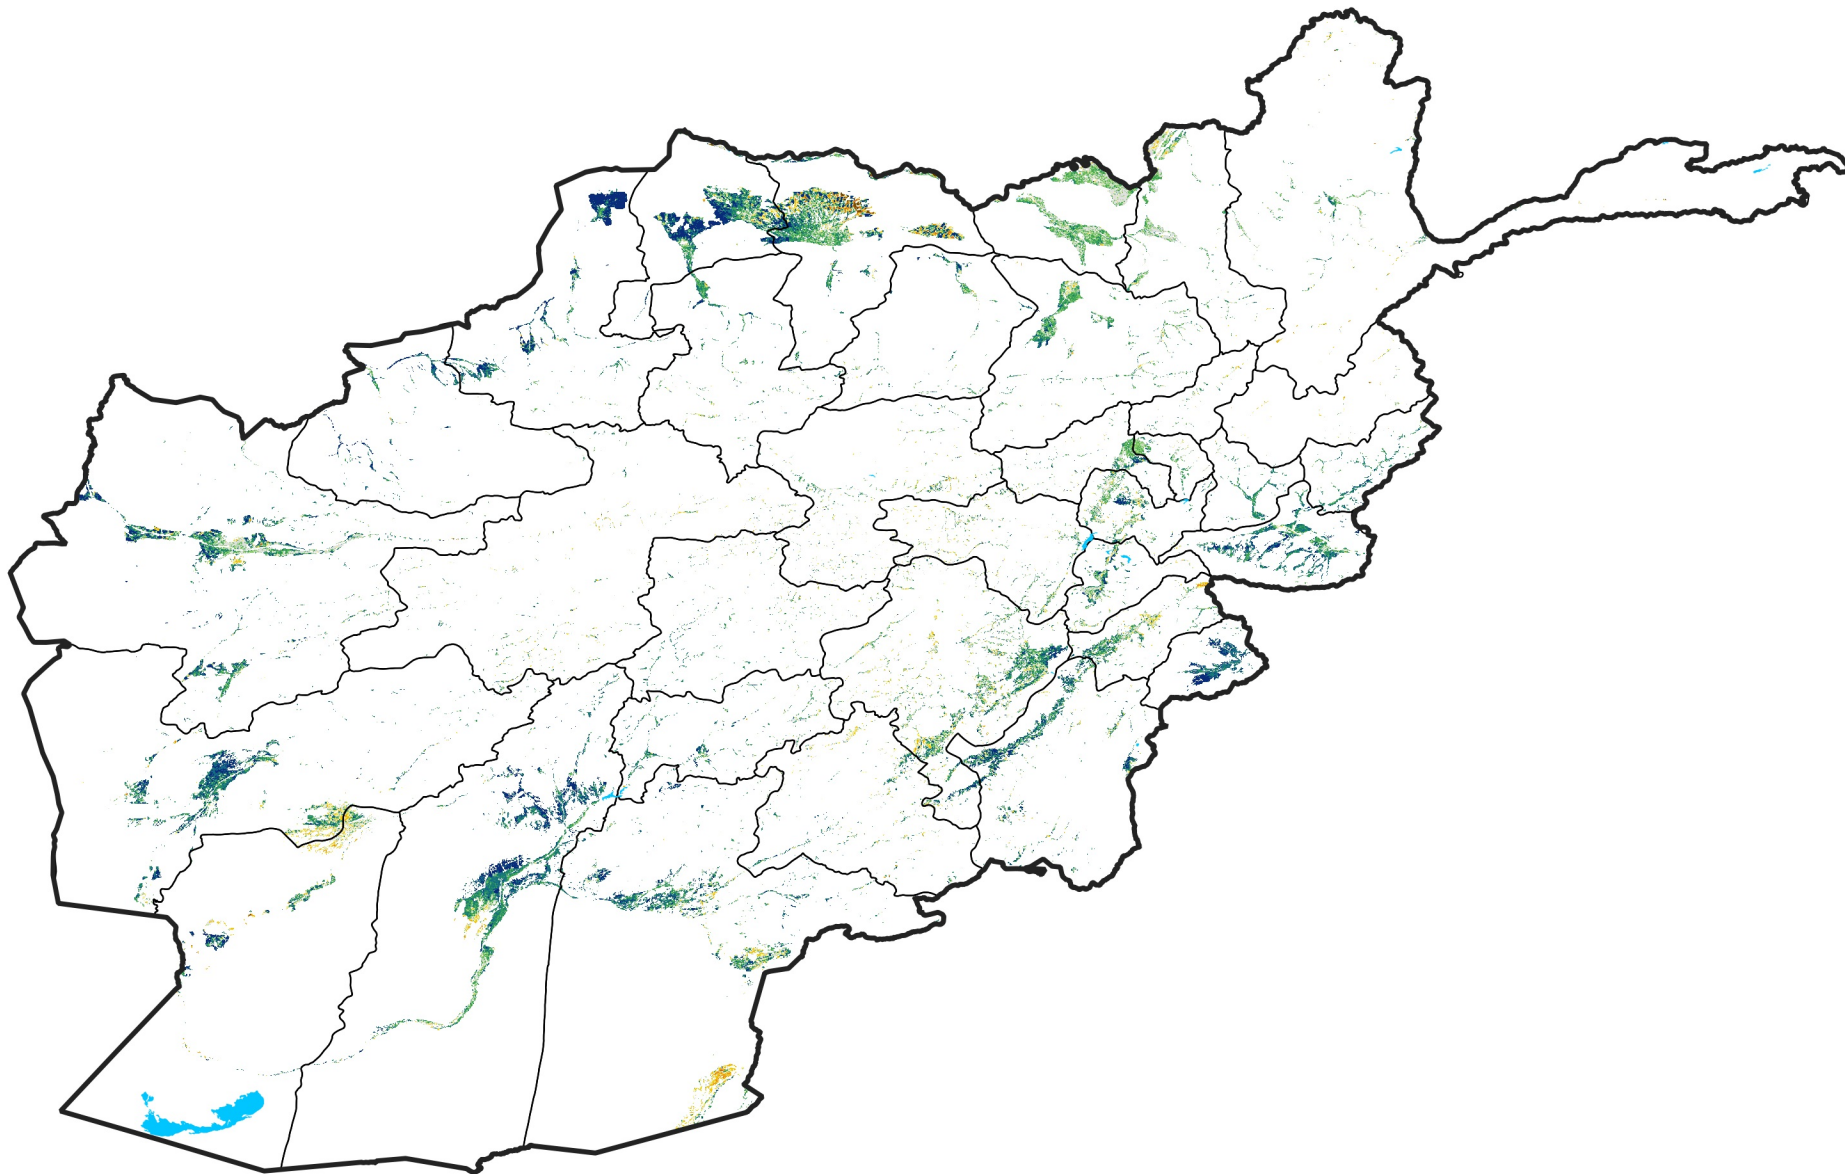

Afghanistan Irrigated Agricultural Areas

Percent of Mean NDVI

2019 / mean (2003 - 2022)

Period 14 / May 11 - 20, 2019

Percent of Normal