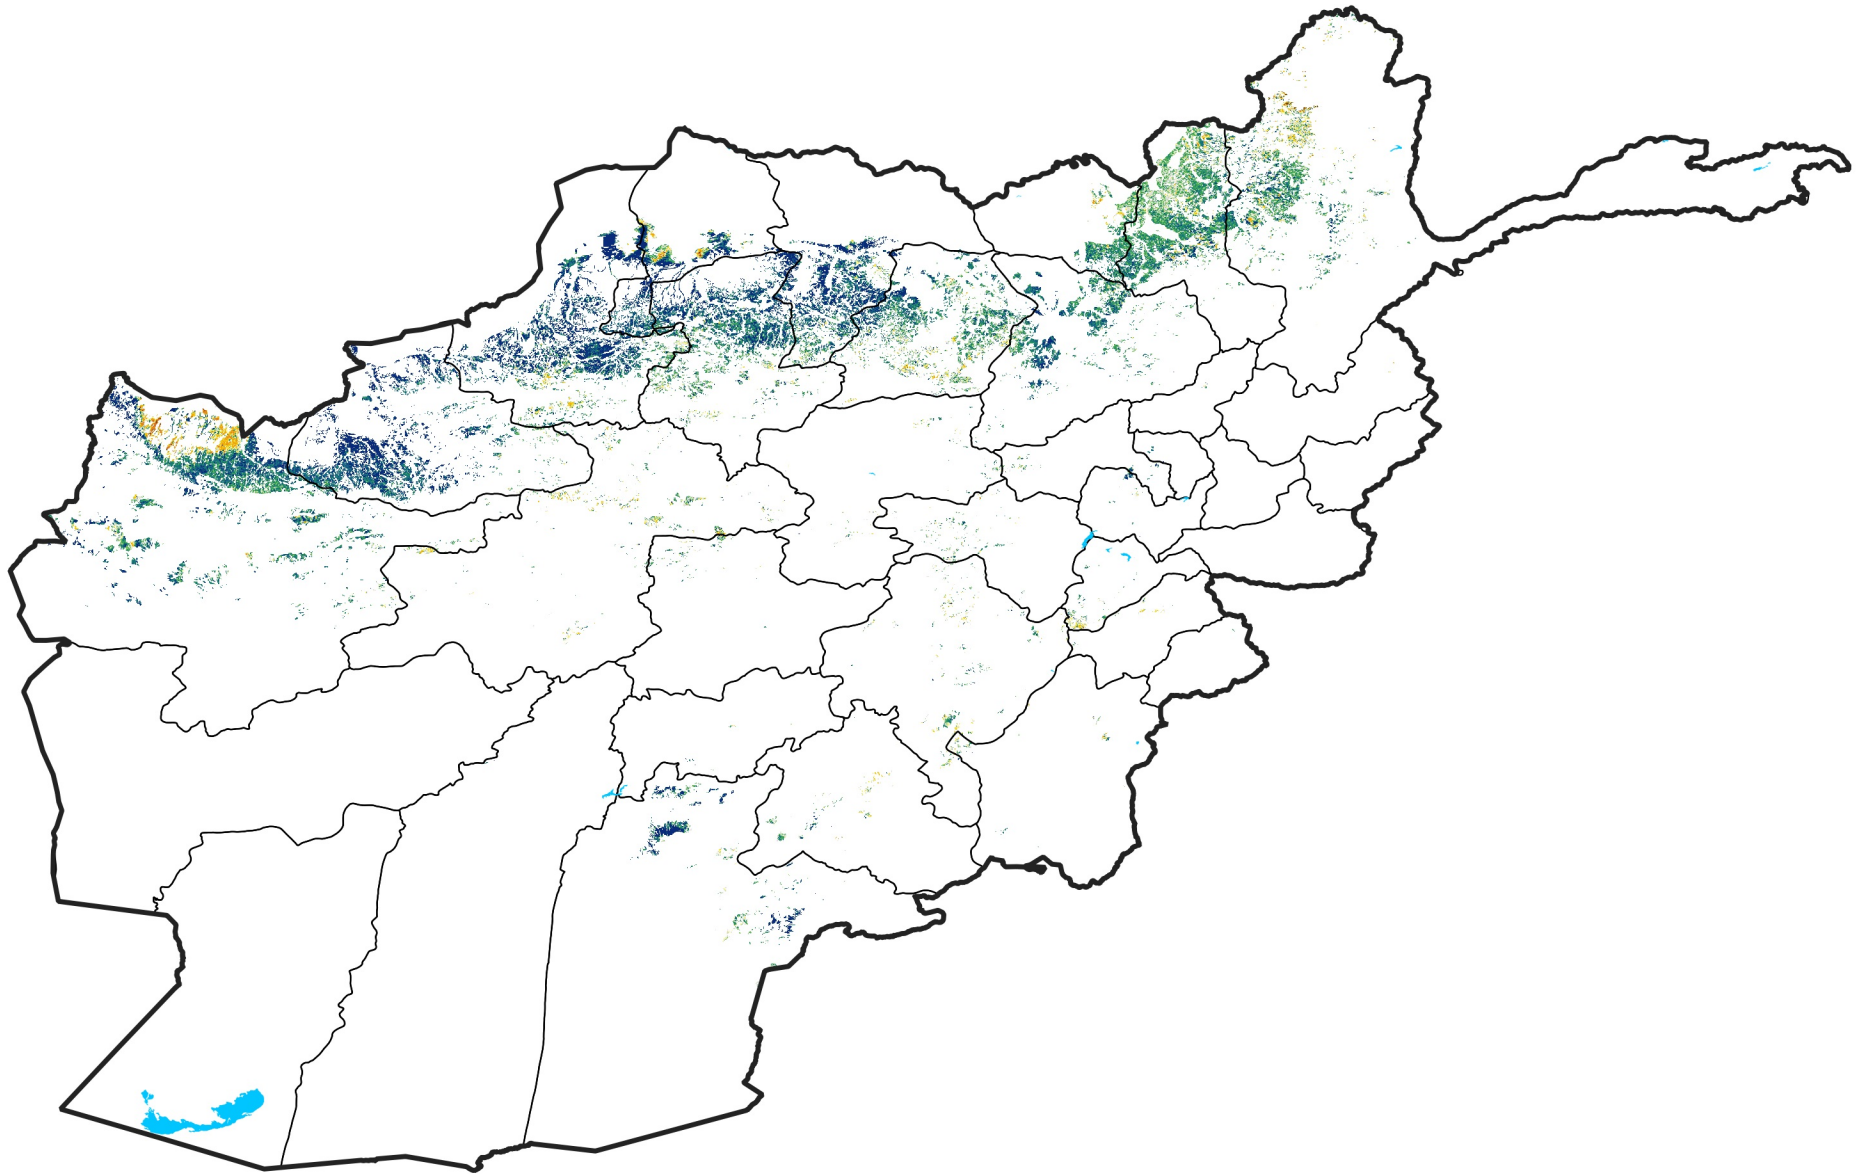

Afghanistan Rainfed Agricultural Areas

Percent of Mean NDVI

2019 / mean (2003 - 2022)

Period 14 / May 11 - 20, 2019

Percent of Normal