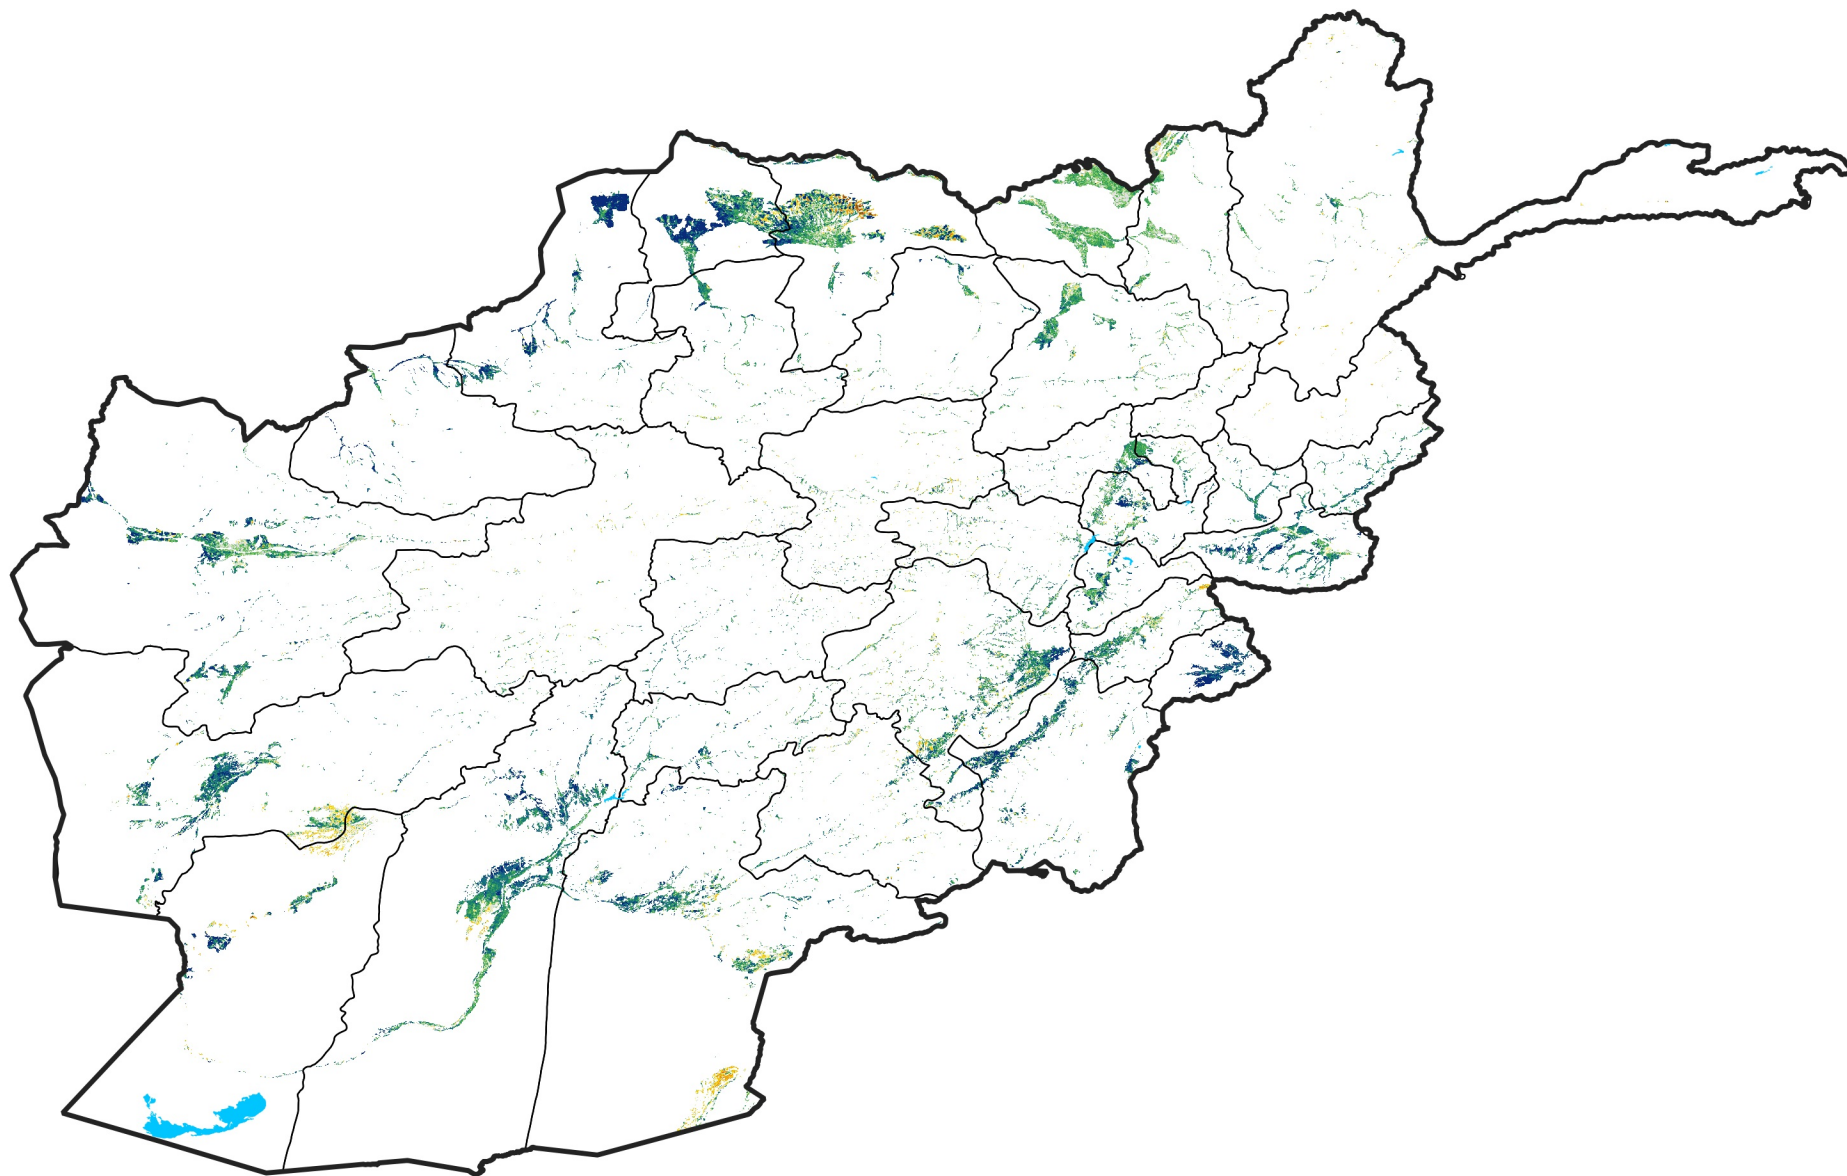

Afghanistan Irrigated Agricultural Areas

Percent of Mean NDVI

2019 / mean (2003 - 2022)

Period 15 / May 21 - 31, 2019

Percent of Normal