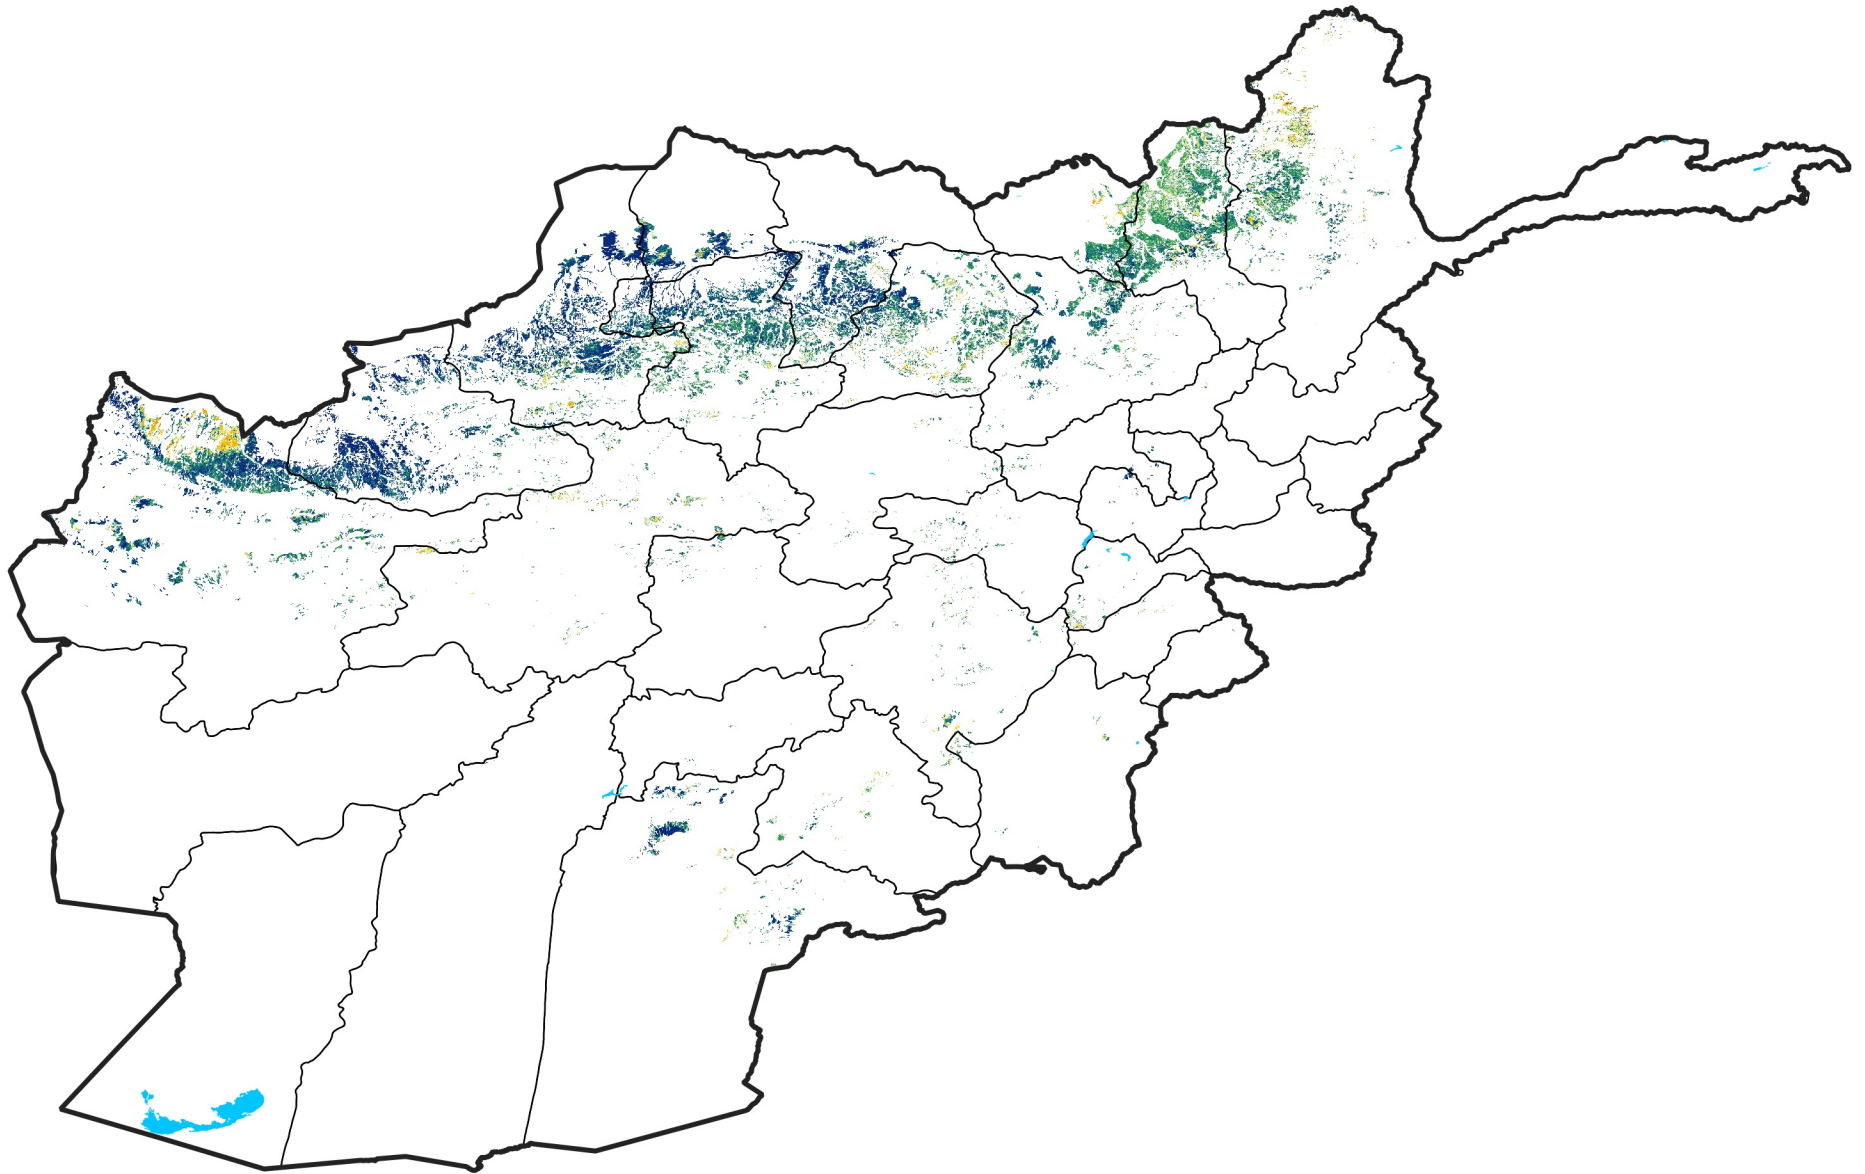

Afghanistan Rainfed Agricultural Areas

Percent of Mean NDVI

2019 / mean (2003 - 2022)

Period 15 / May 21 - 31, 2019

Percent of Normal