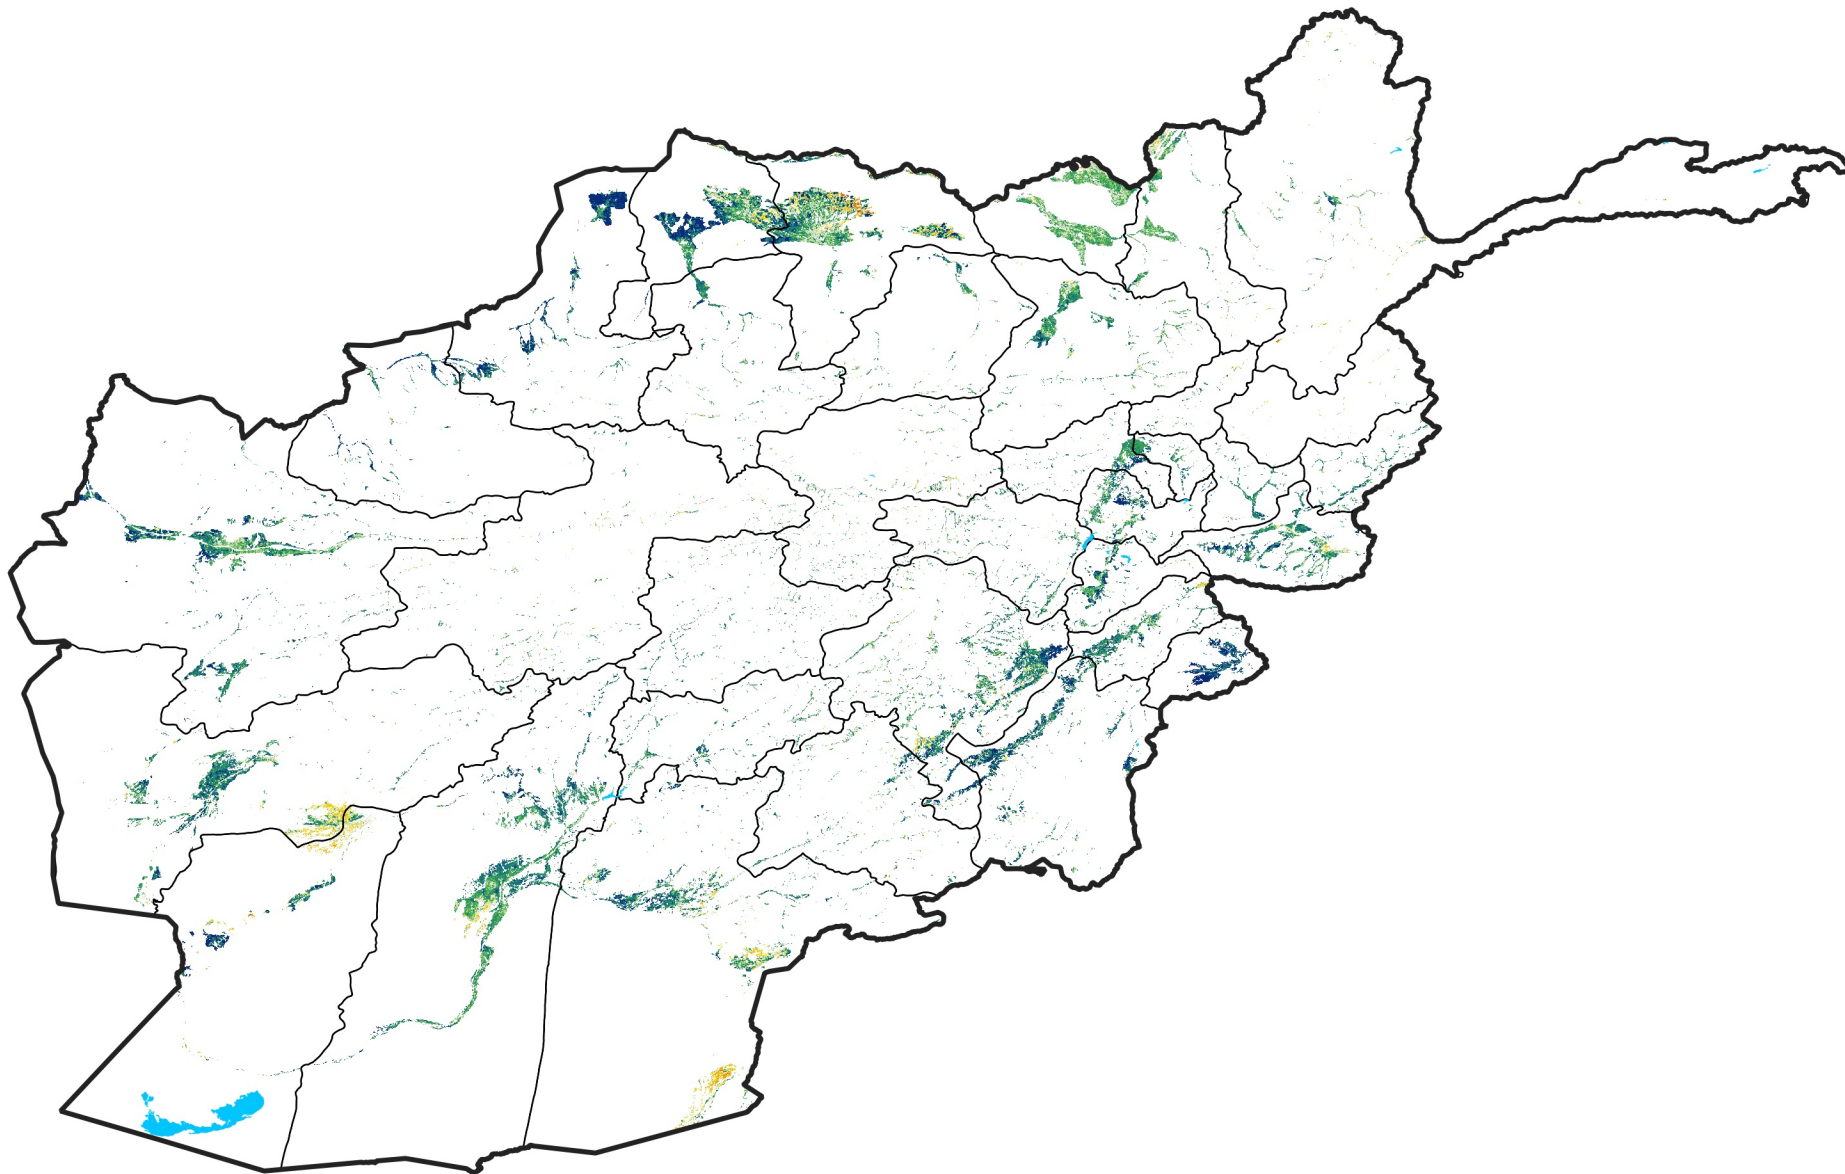

Afghanistan Irrigated Agricultural Areas

Percent of Mean NDVI

2019 / mean (2003 - 2022)

Period 16 / June 01 - 10, 2019

Percent of Normal