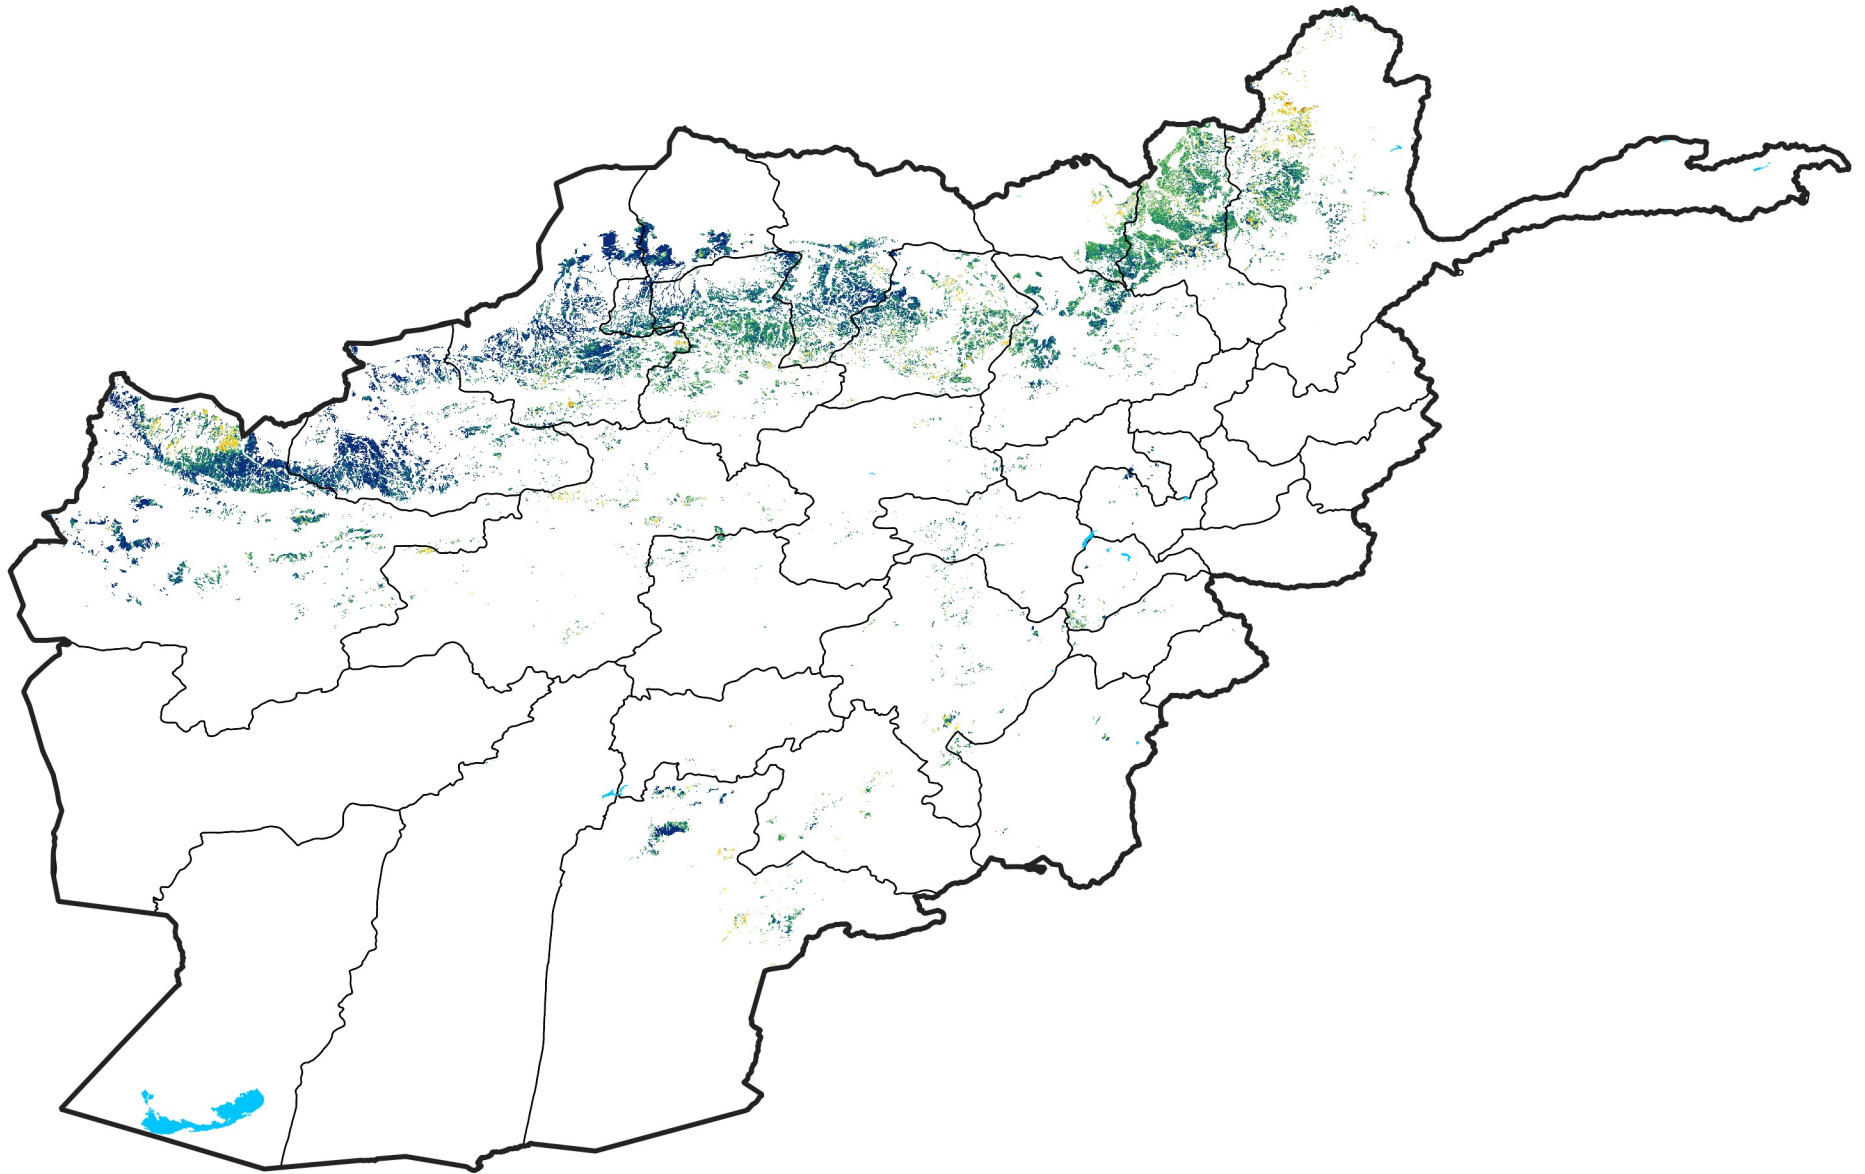

Afghanistan Rainfed Agricultural Areas

Percent of Mean NDVI

2019 / mean (2003 - 2022)

Period 16 / June 01 - 10, 2019

Percent of Normal