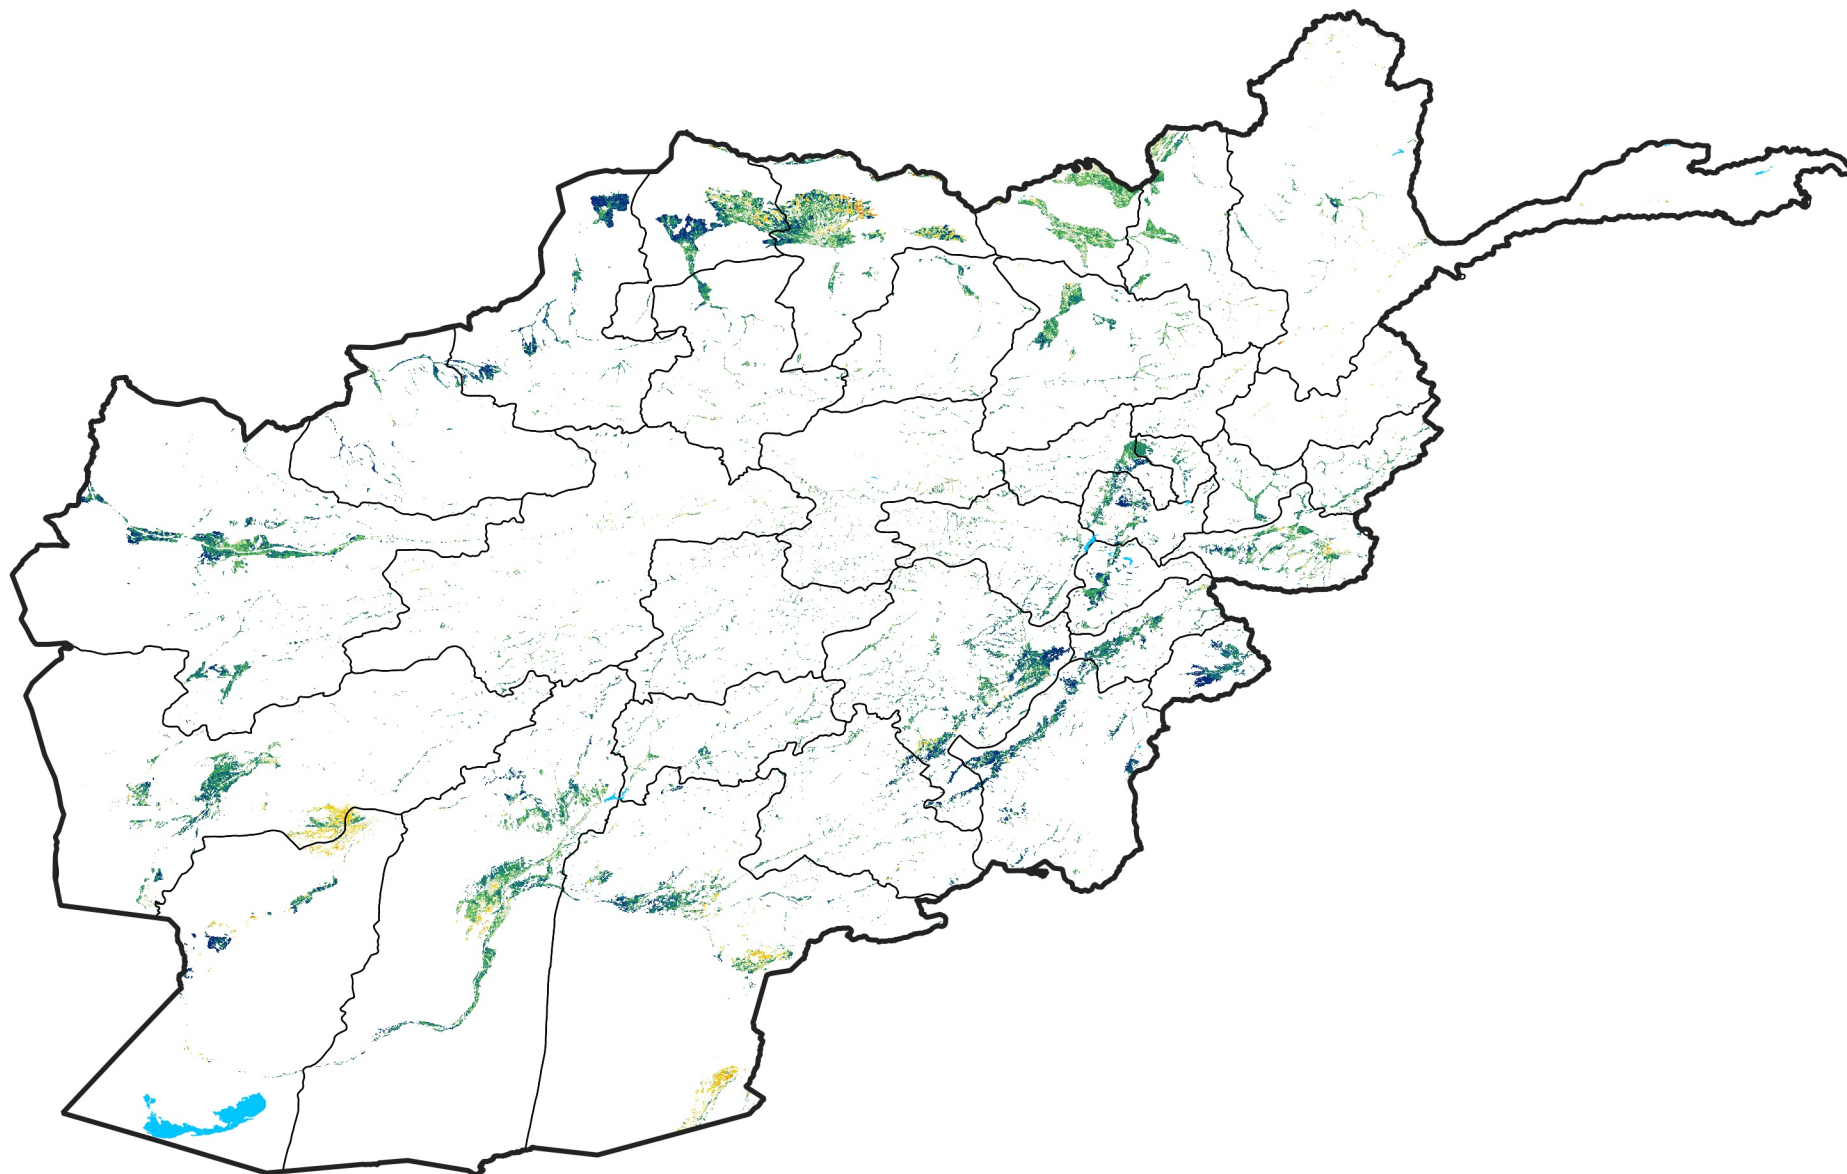

Afghanistan Irrigated Agricultural Areas

Percent of Mean NDVI

2019 / mean (2003 - 2022)

Period 17 / June 11 - 20, 2019

Percent of Normal