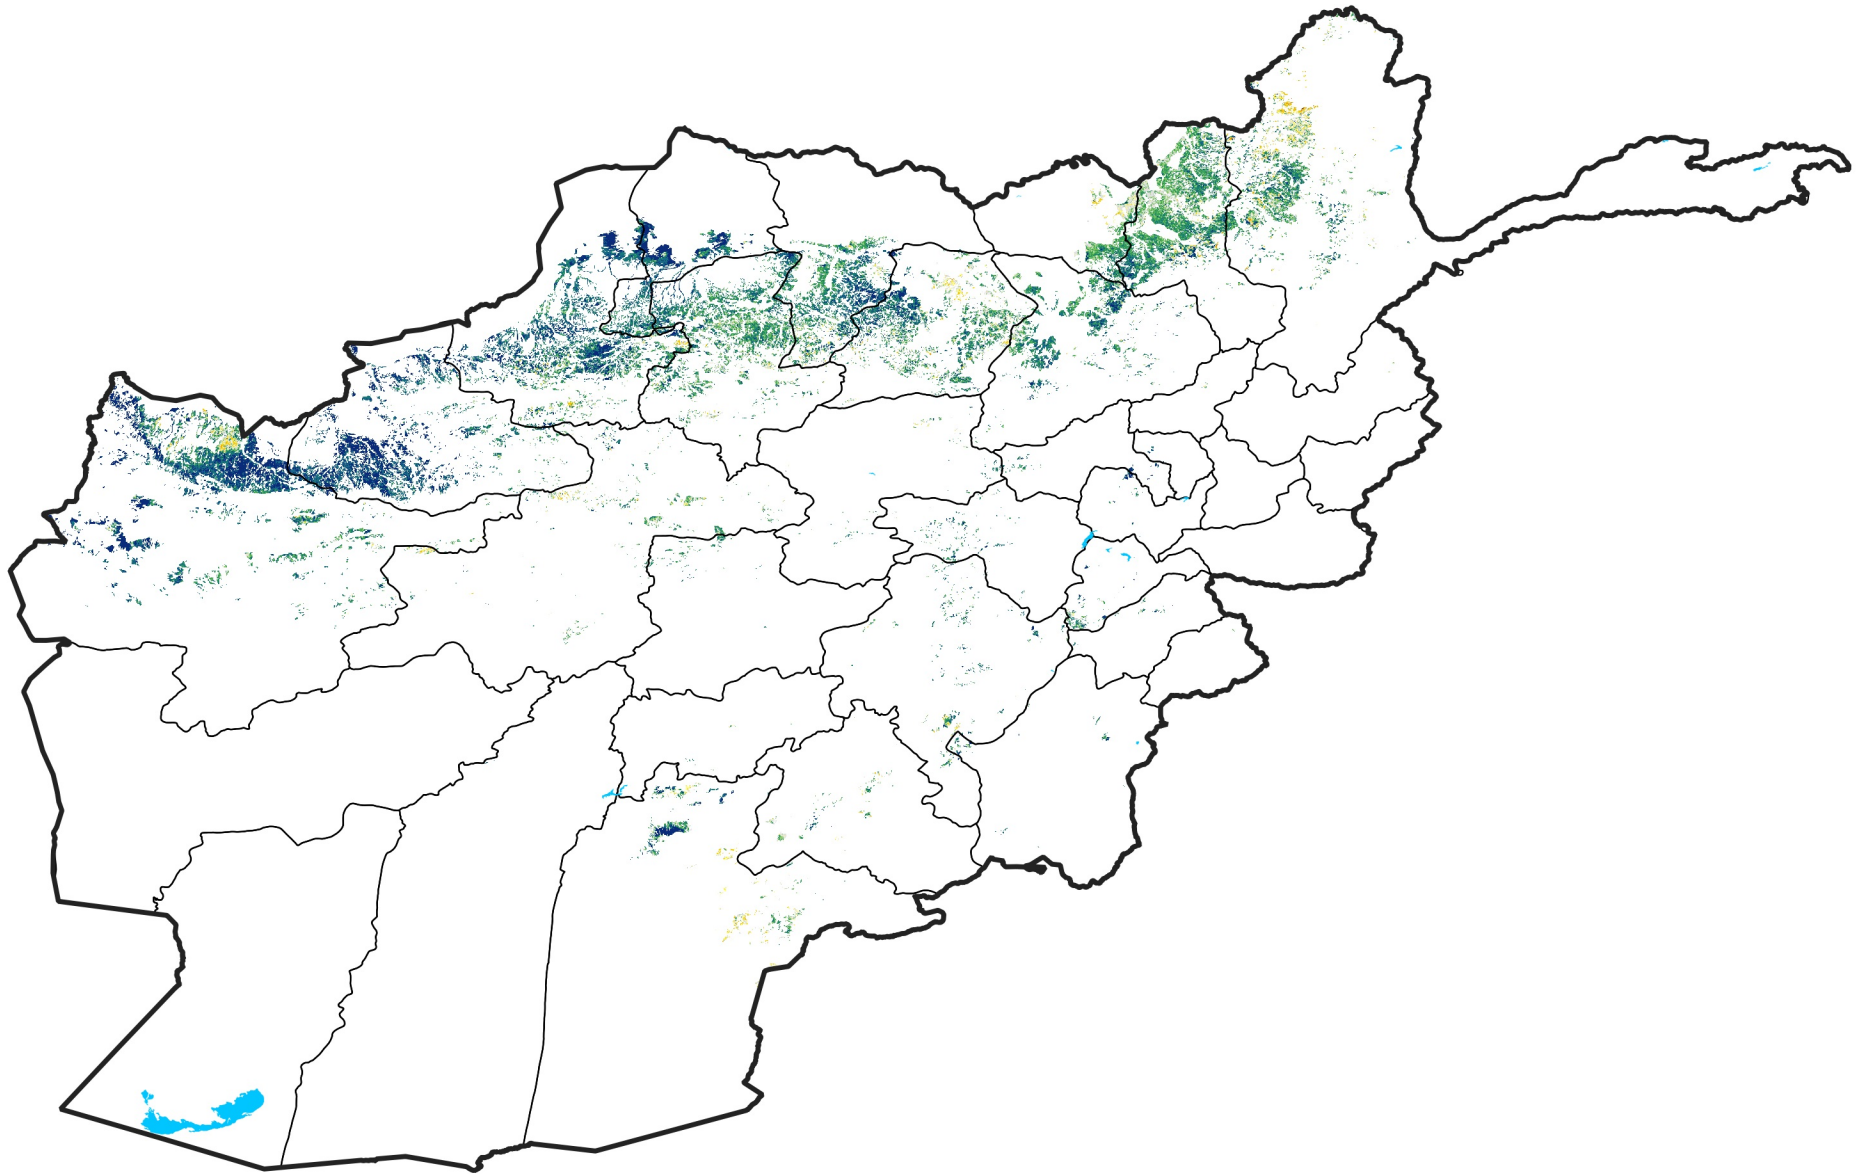

Afghanistan Rainfed Agricultural Areas

Percent of Mean NDVI

2019 / mean (2003 - 2022)

Period 17 / June 11 - 20, 2019

Percent of Normal