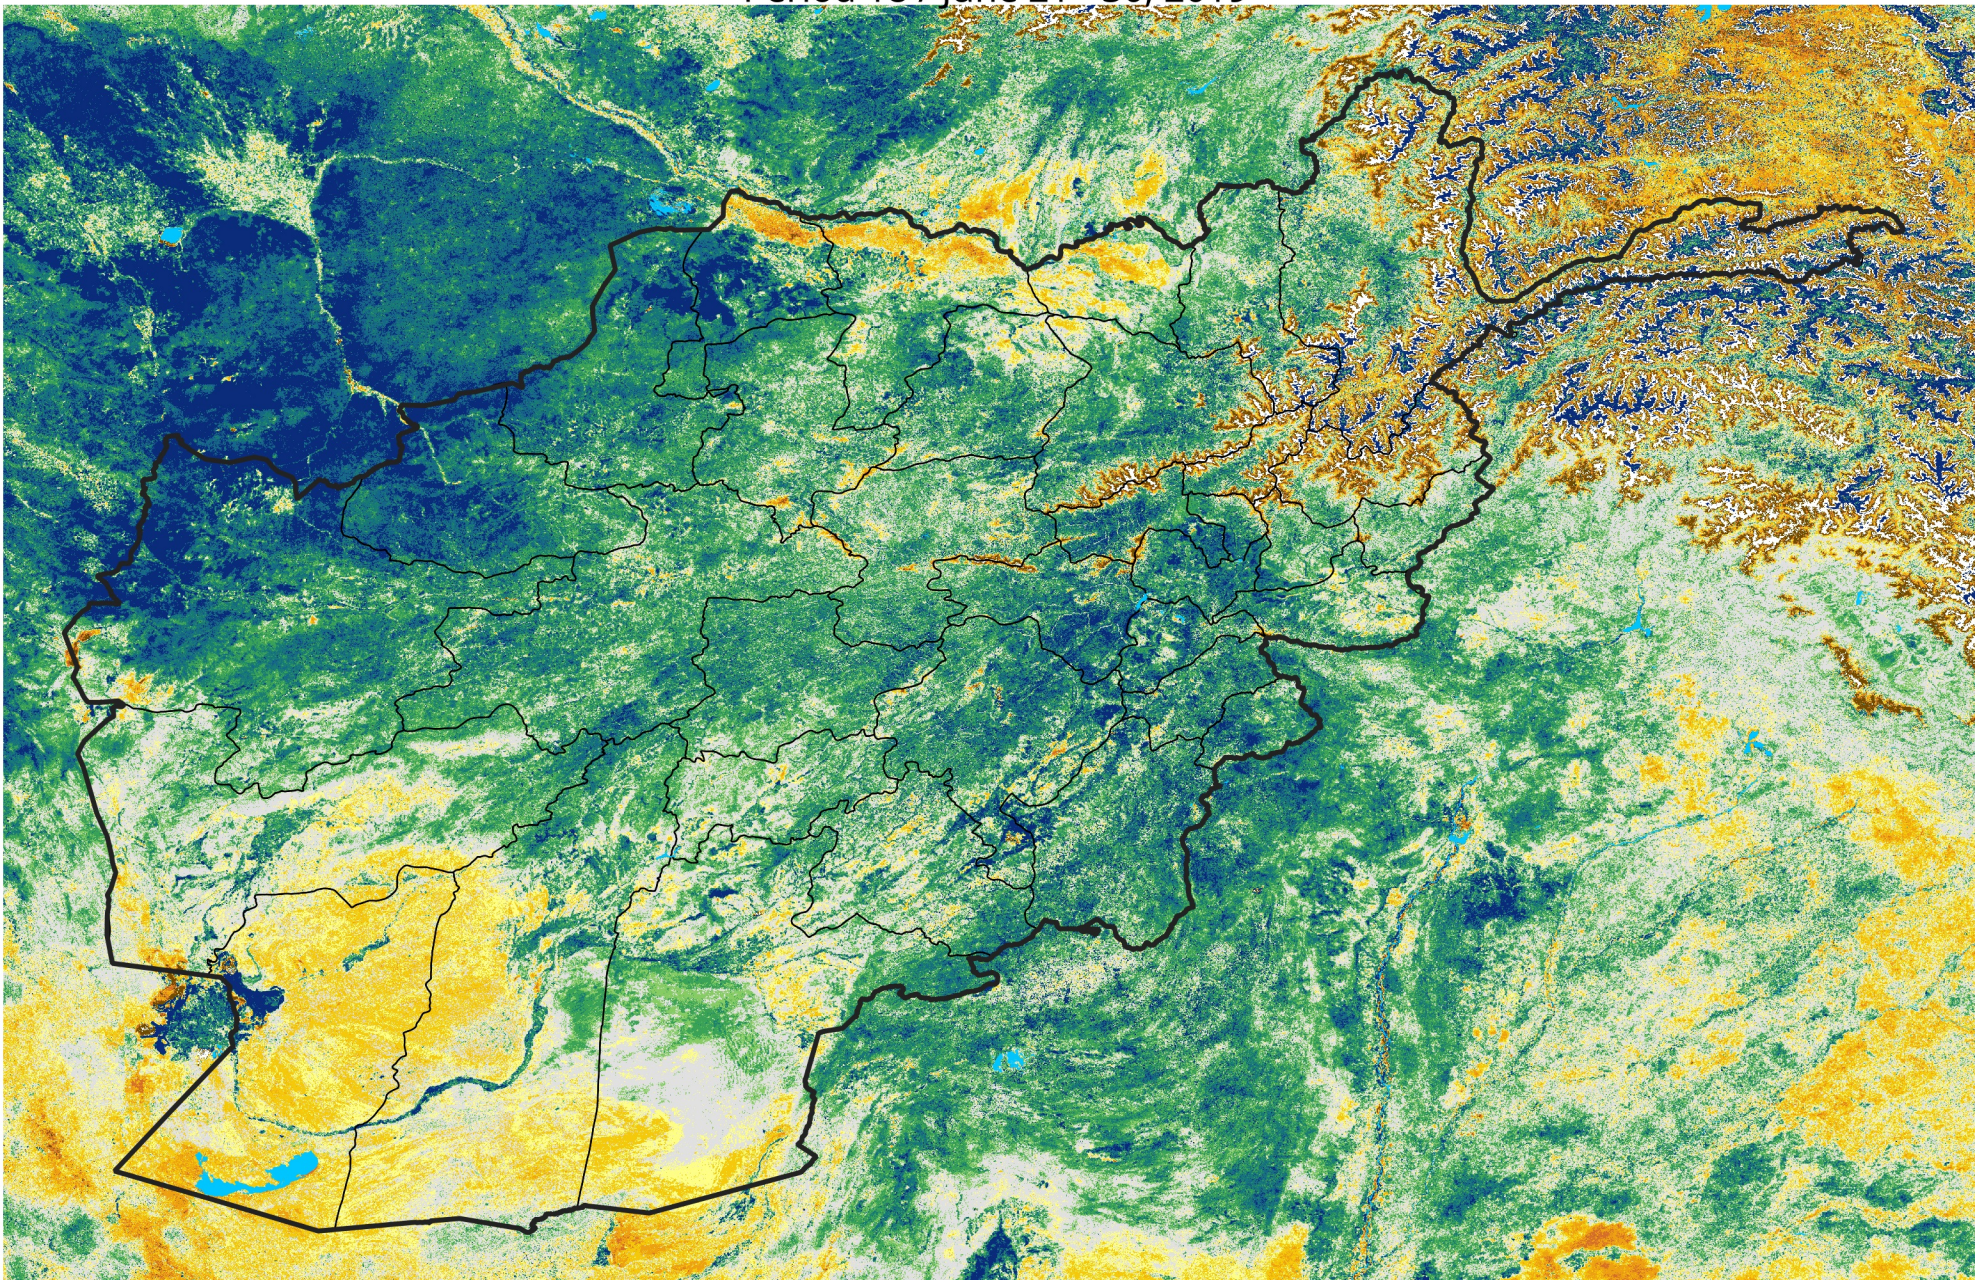

Afghanistan

Percent of Mean NDVI

2019 / mean (2003 - 2022)

Period 18 / June 21 - 30, 2019

Percent of Normal