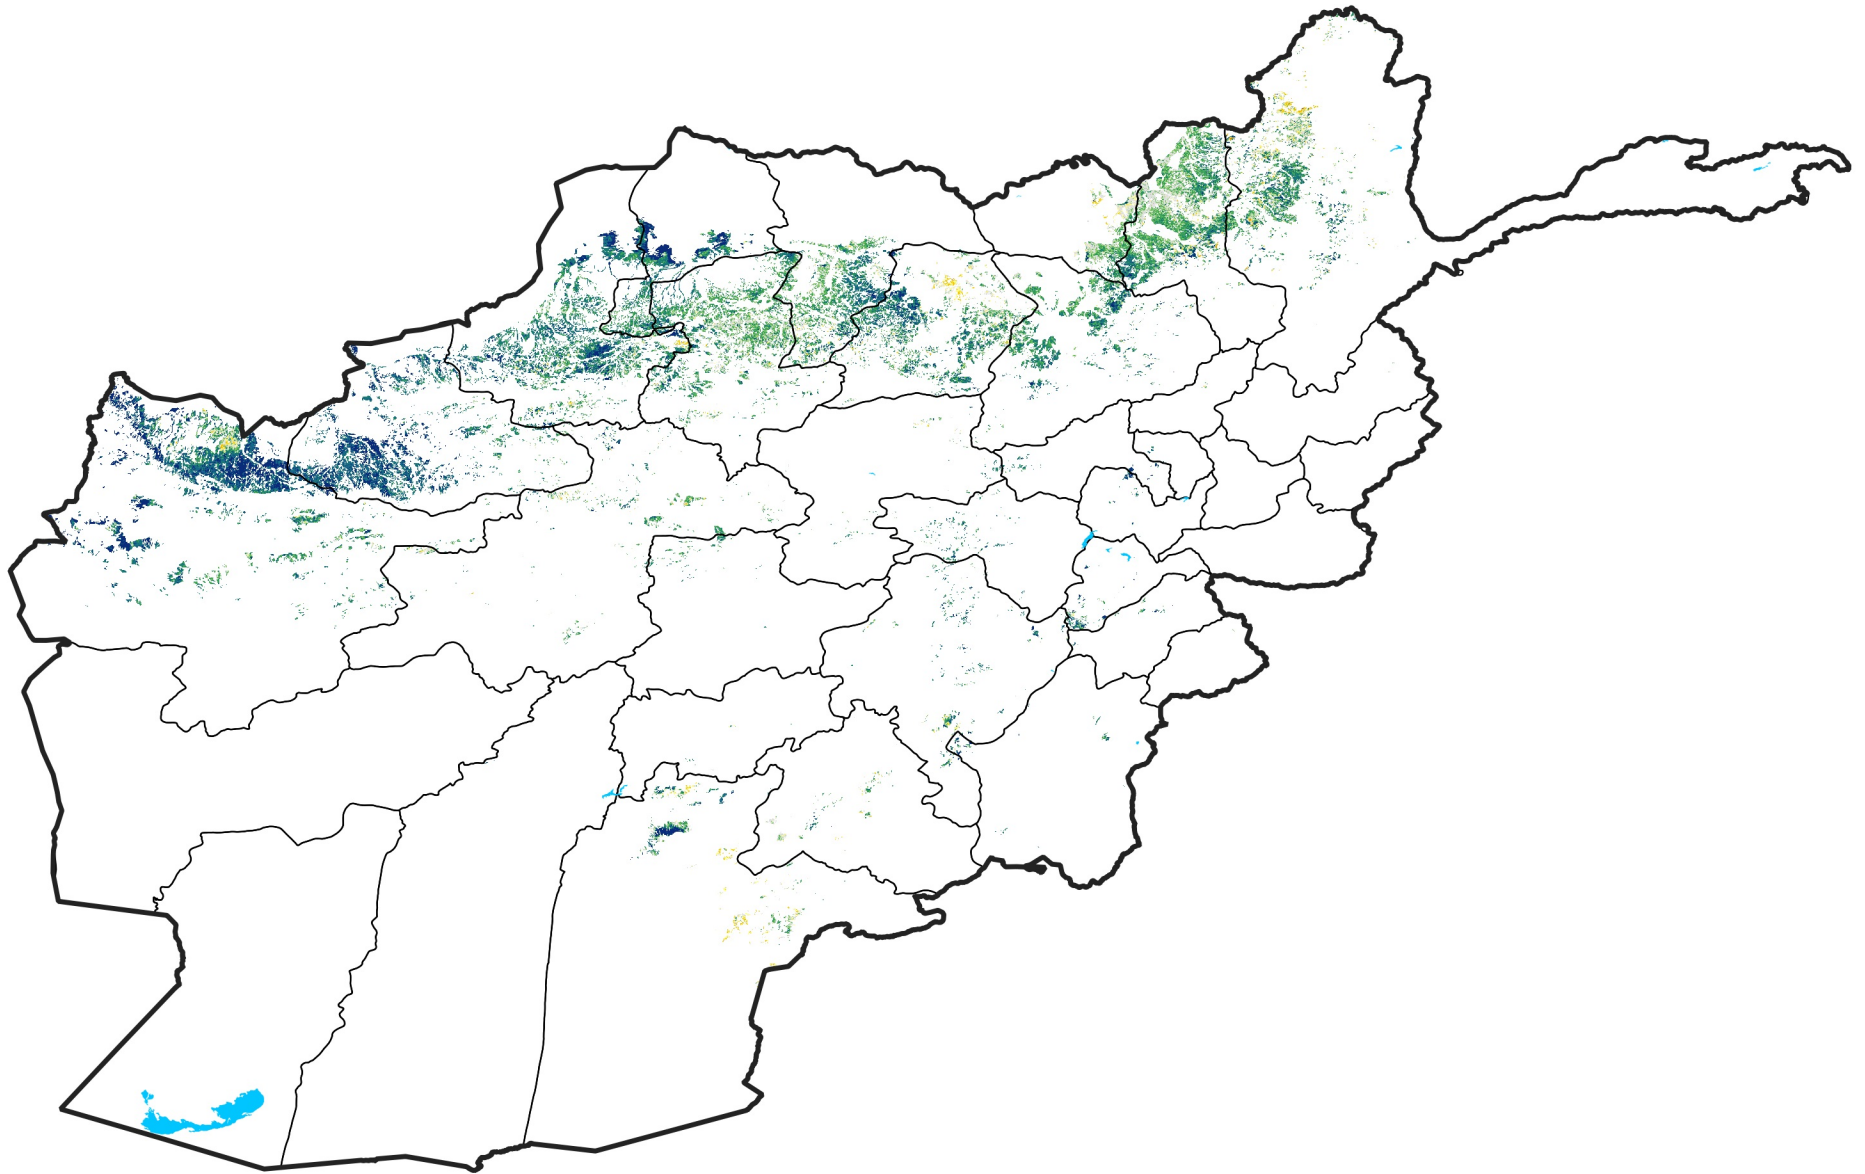

Afghanistan Rainfed Agricultural Areas

Percent of Mean NDVI

2019 / mean (2003 - 2022)

Period 18 / June 21 - 30, 2019

Percent of Normal