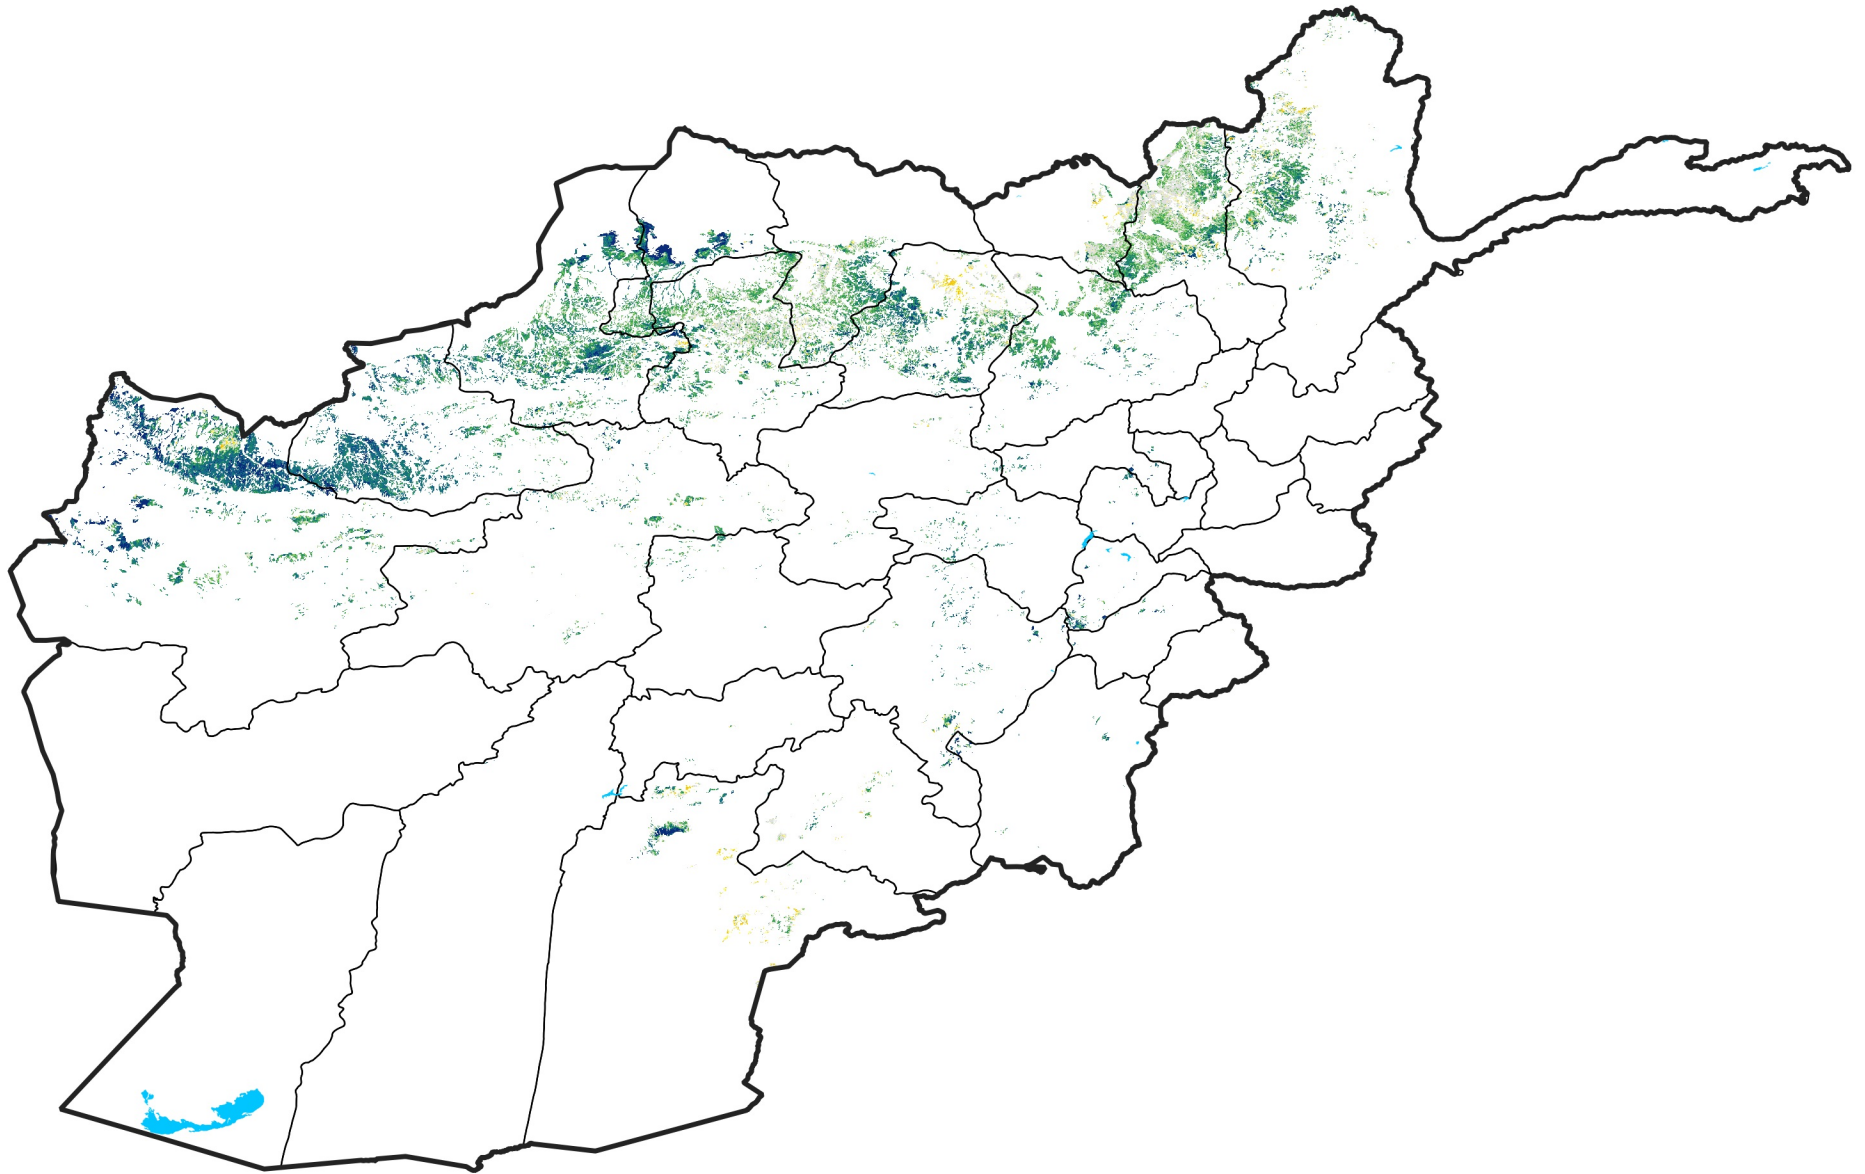

Afghanistan Rainfed Agricultural Areas

Percent of Mean NDVI

2019 / mean (2003 - 2022)

Period 19 / July 01 - 10, 2019

Percent of Normal