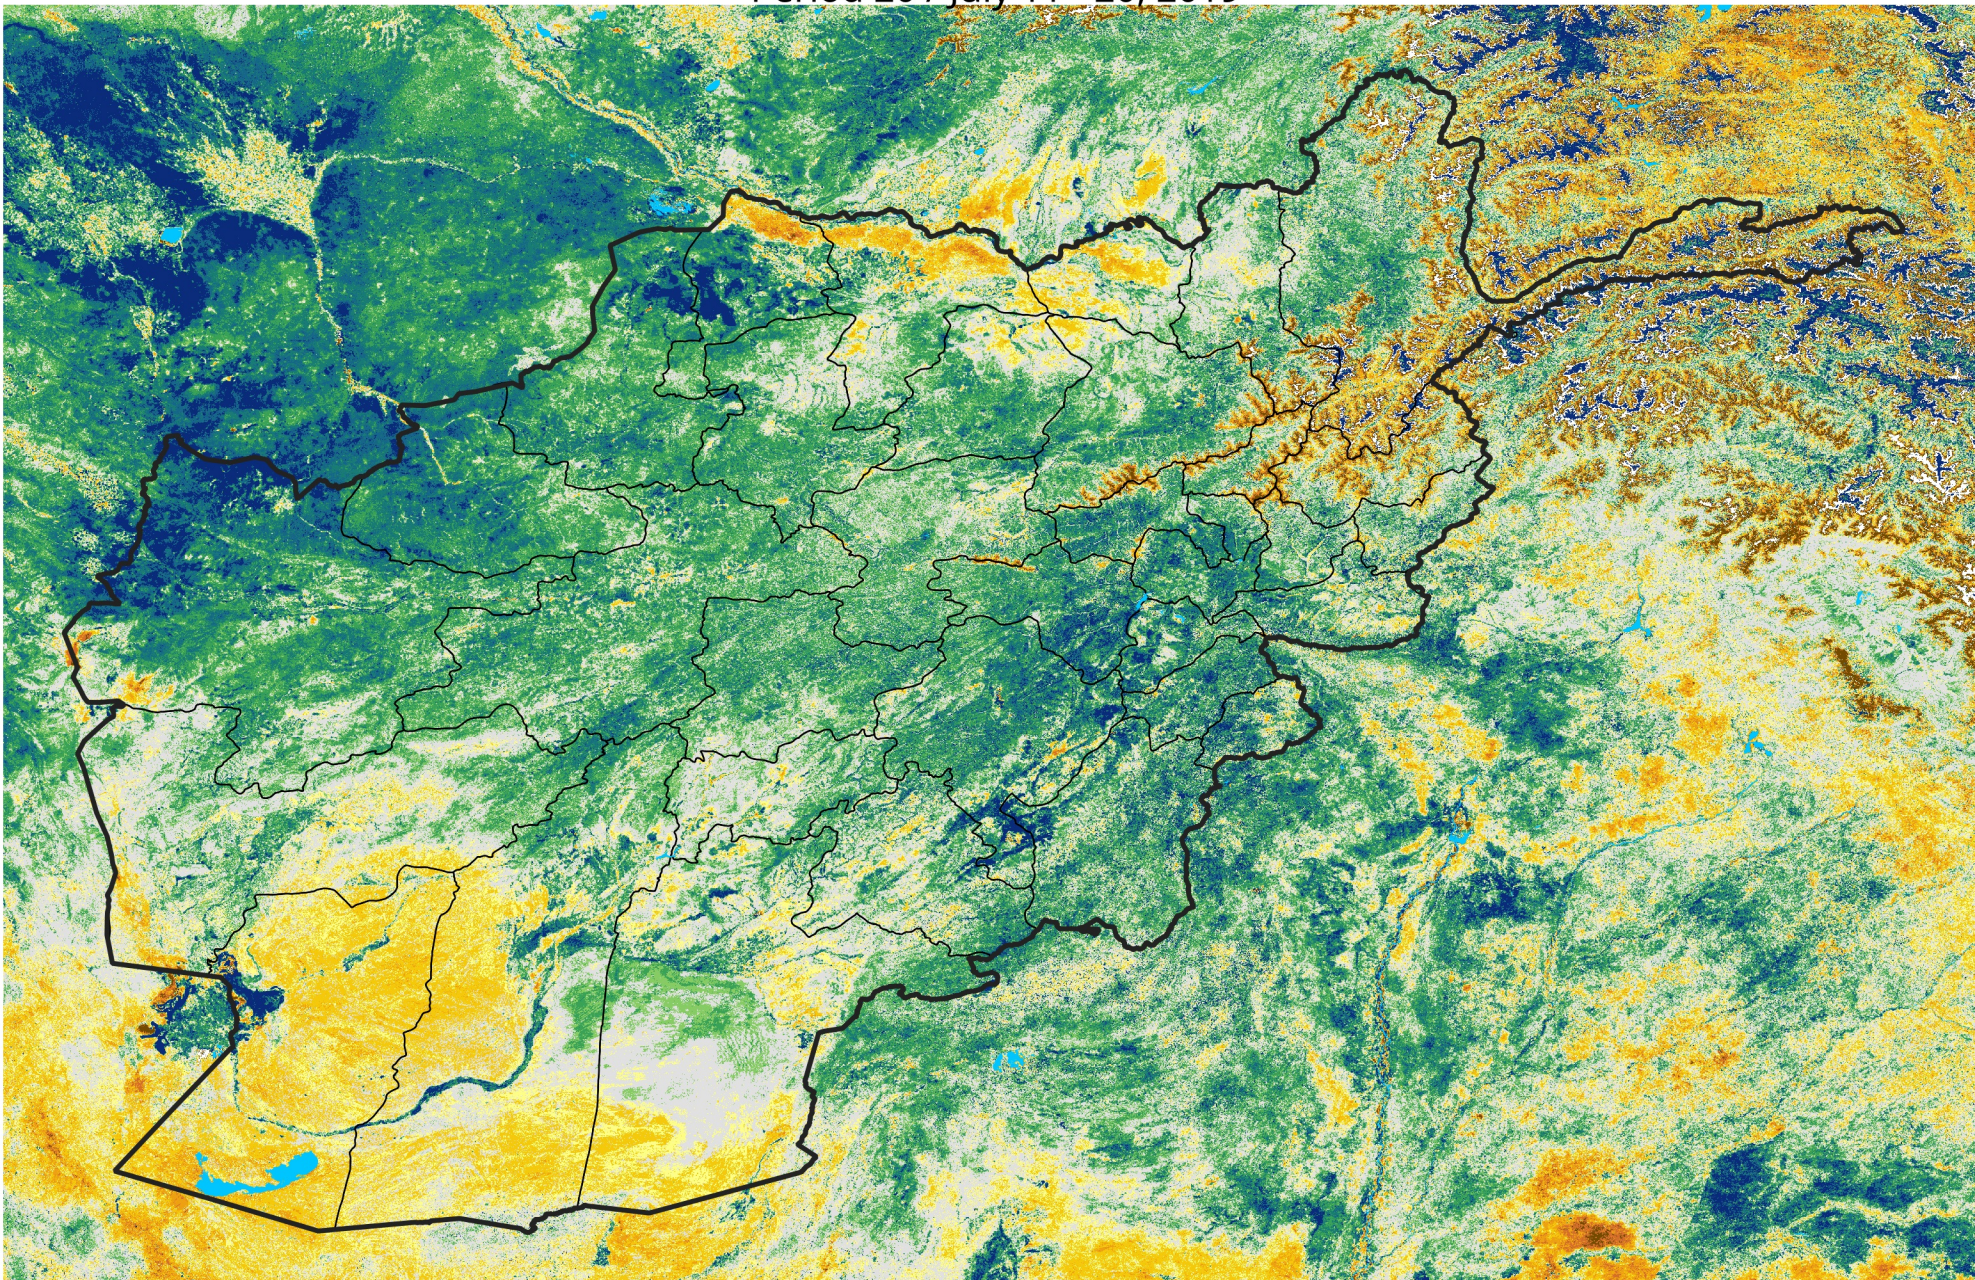

Afghanistan

Percent of Mean NDVI

2019 / mean (2003 - 2022)

Period 20 / July 11 - 20, 2019

Percent of Normal