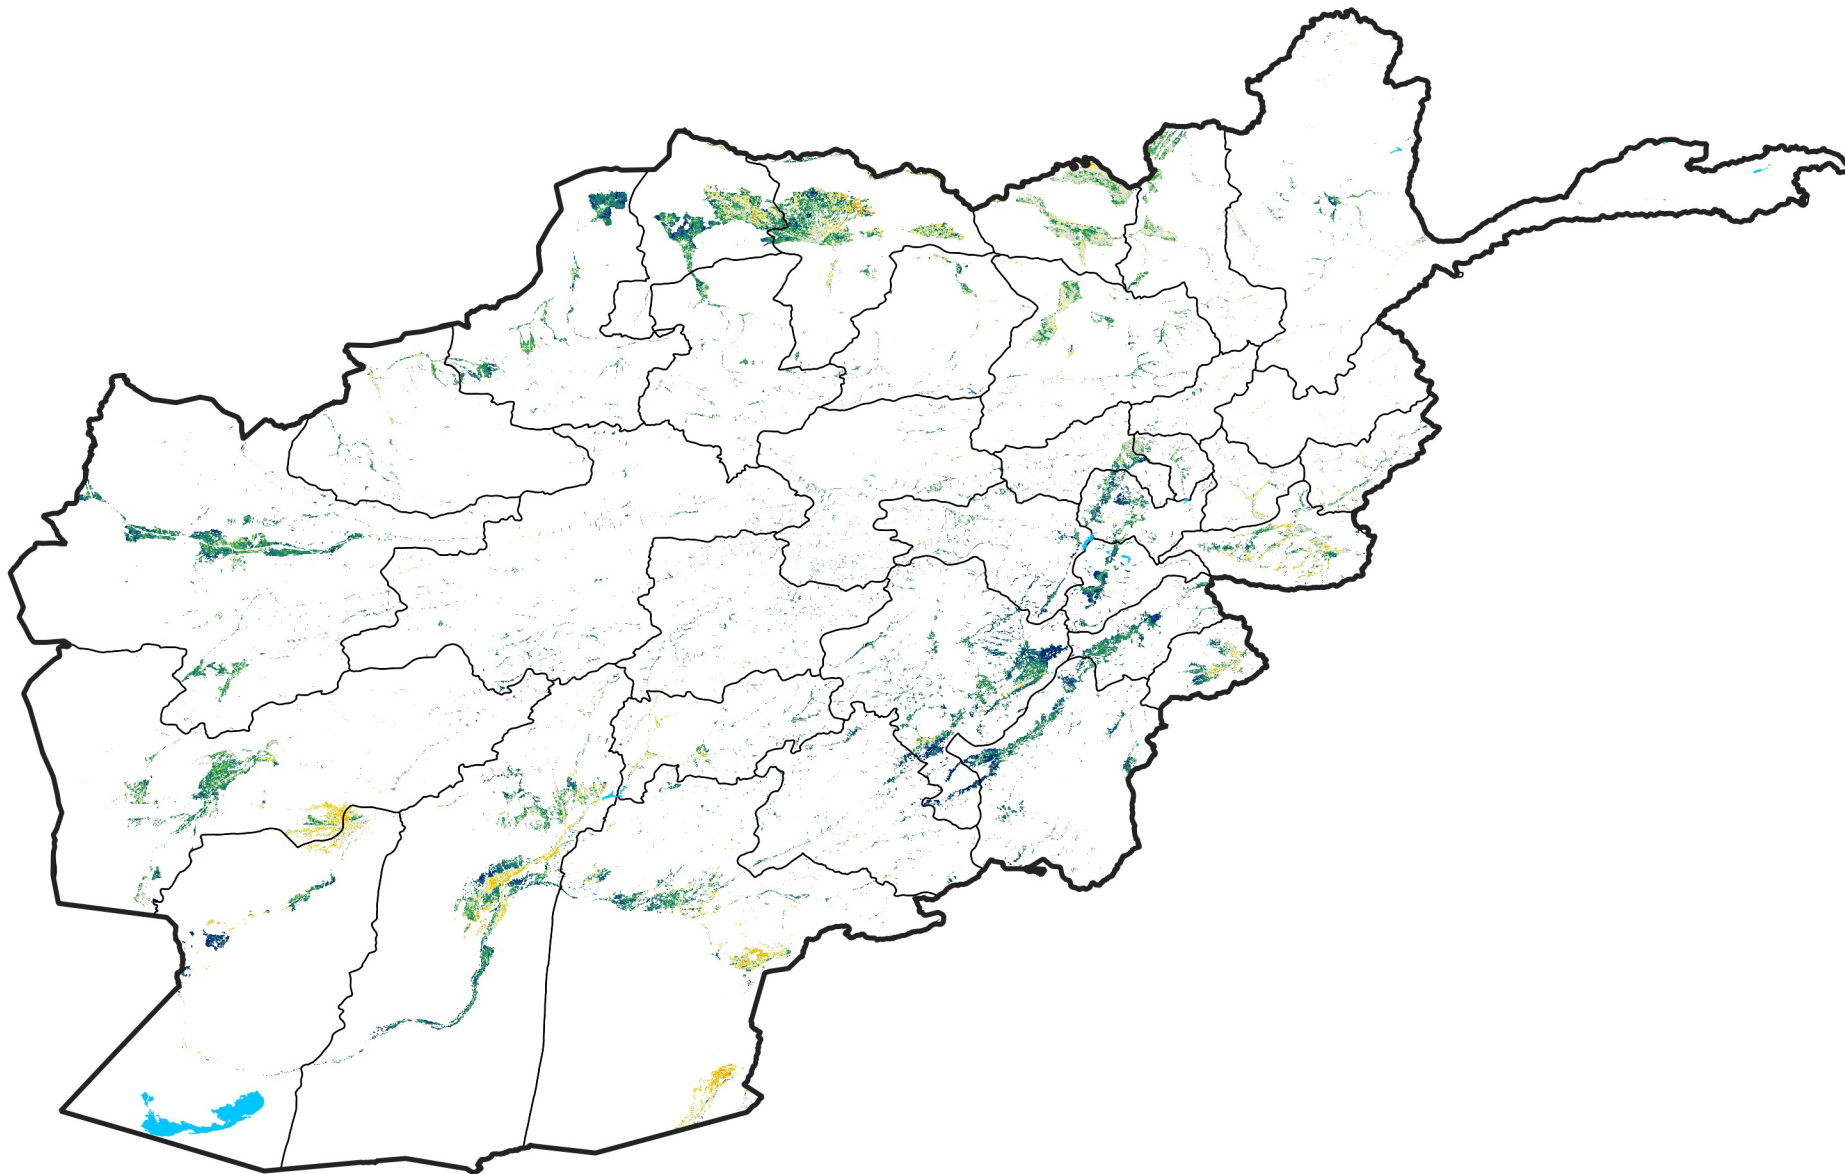

Afghanistan Irrigated Agricultural Areas

Percent of Mean NDVI

2019 / mean (2003 - 2022)

Period 20 / July 11 - 20, 2019

Percent of Normal