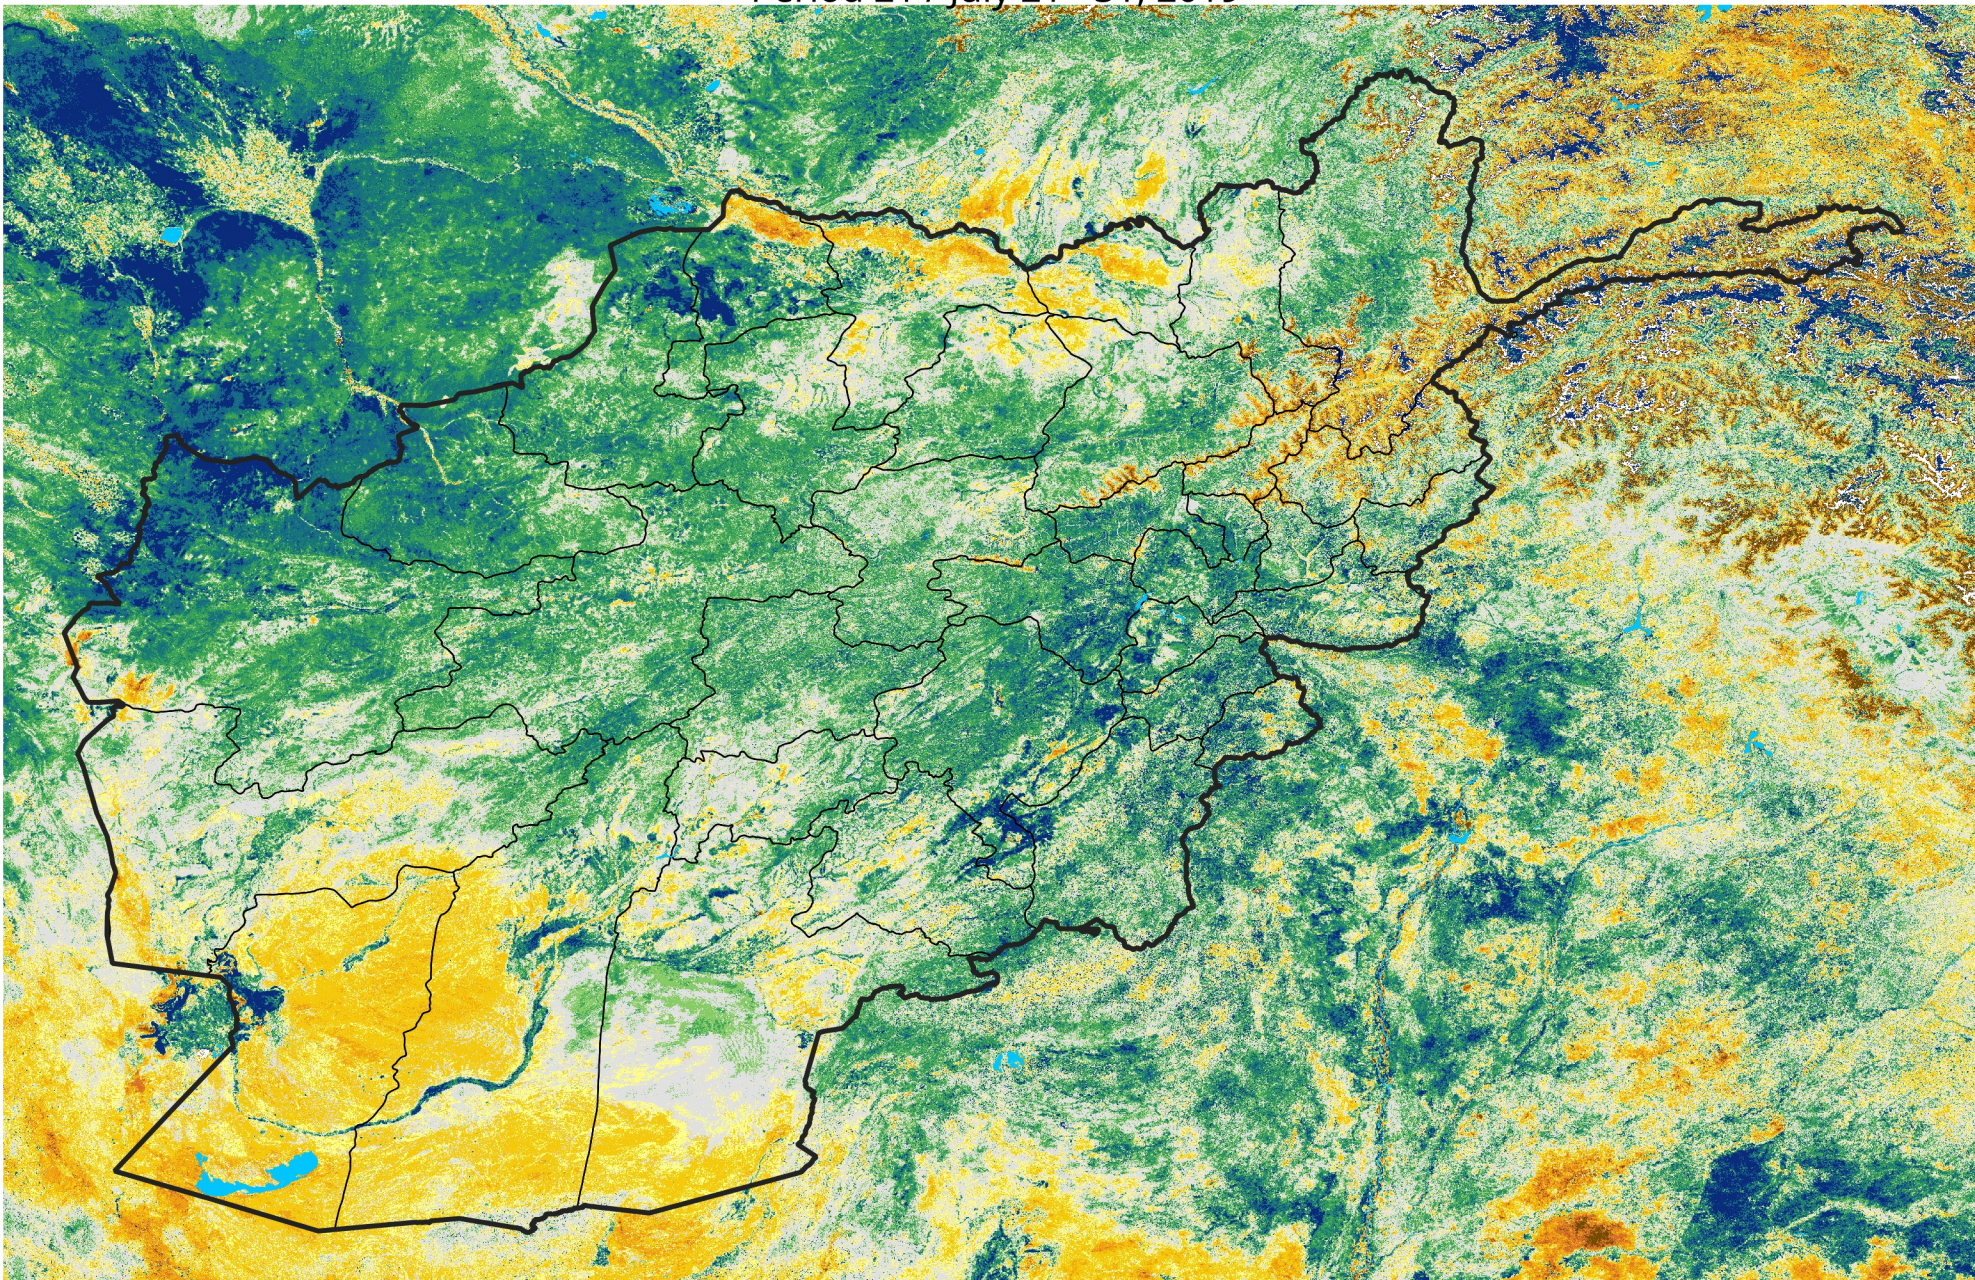

Afghanistan

Percent of Mean NDVI

2019 / mean (2003 - 2022)

Period 21 / July 21 - 31, 2019

Percent of Normal