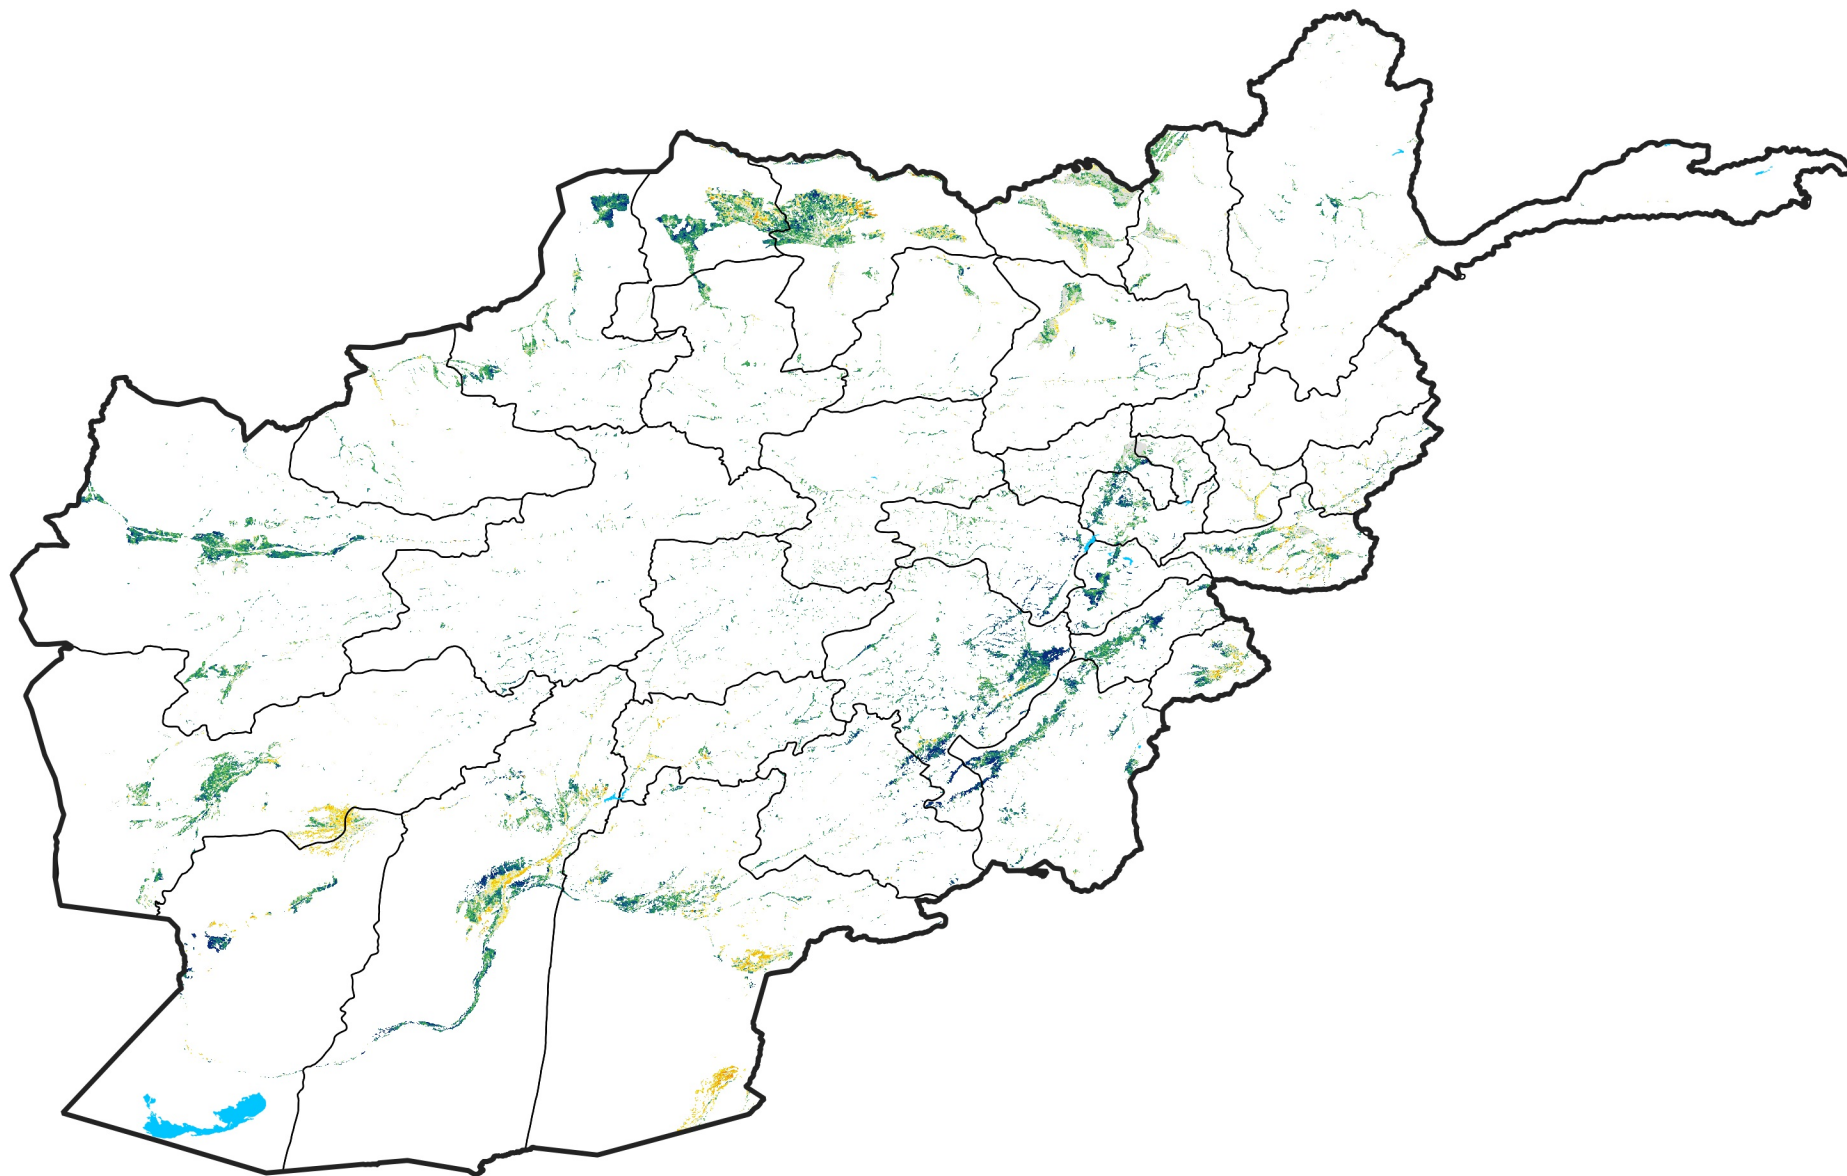

Afghanistan Irrigated Agricultural Areas

Percent of Mean NDVI

2019 / mean (2003 - 2022)

Period 21 / July 21 - 31, 2019

Percent of Normal