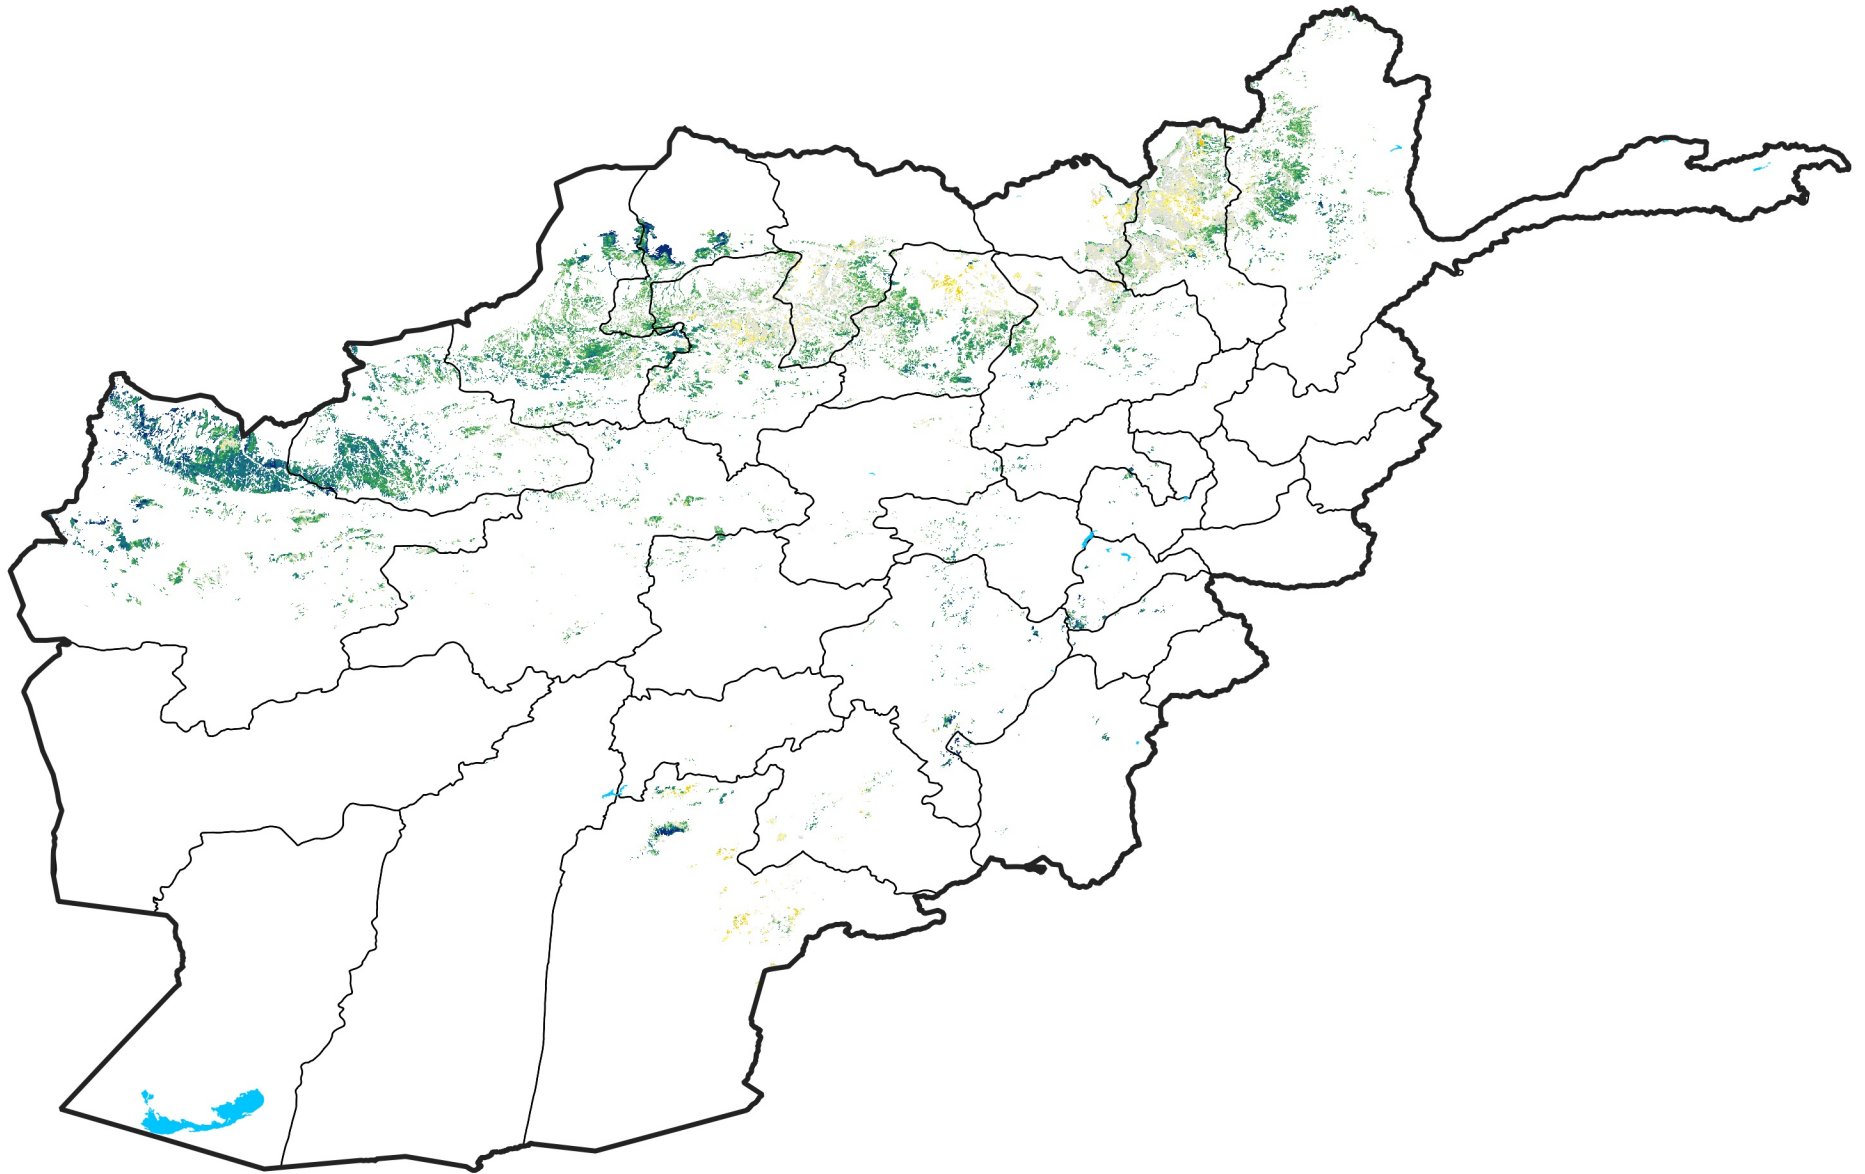

Afghanistan Rainfed Agricultural Areas

Percent of Mean NDVI

2019 / mean (2003 - 2022)

Period 21 / July 21 - 31, 2019

Percent of Normal