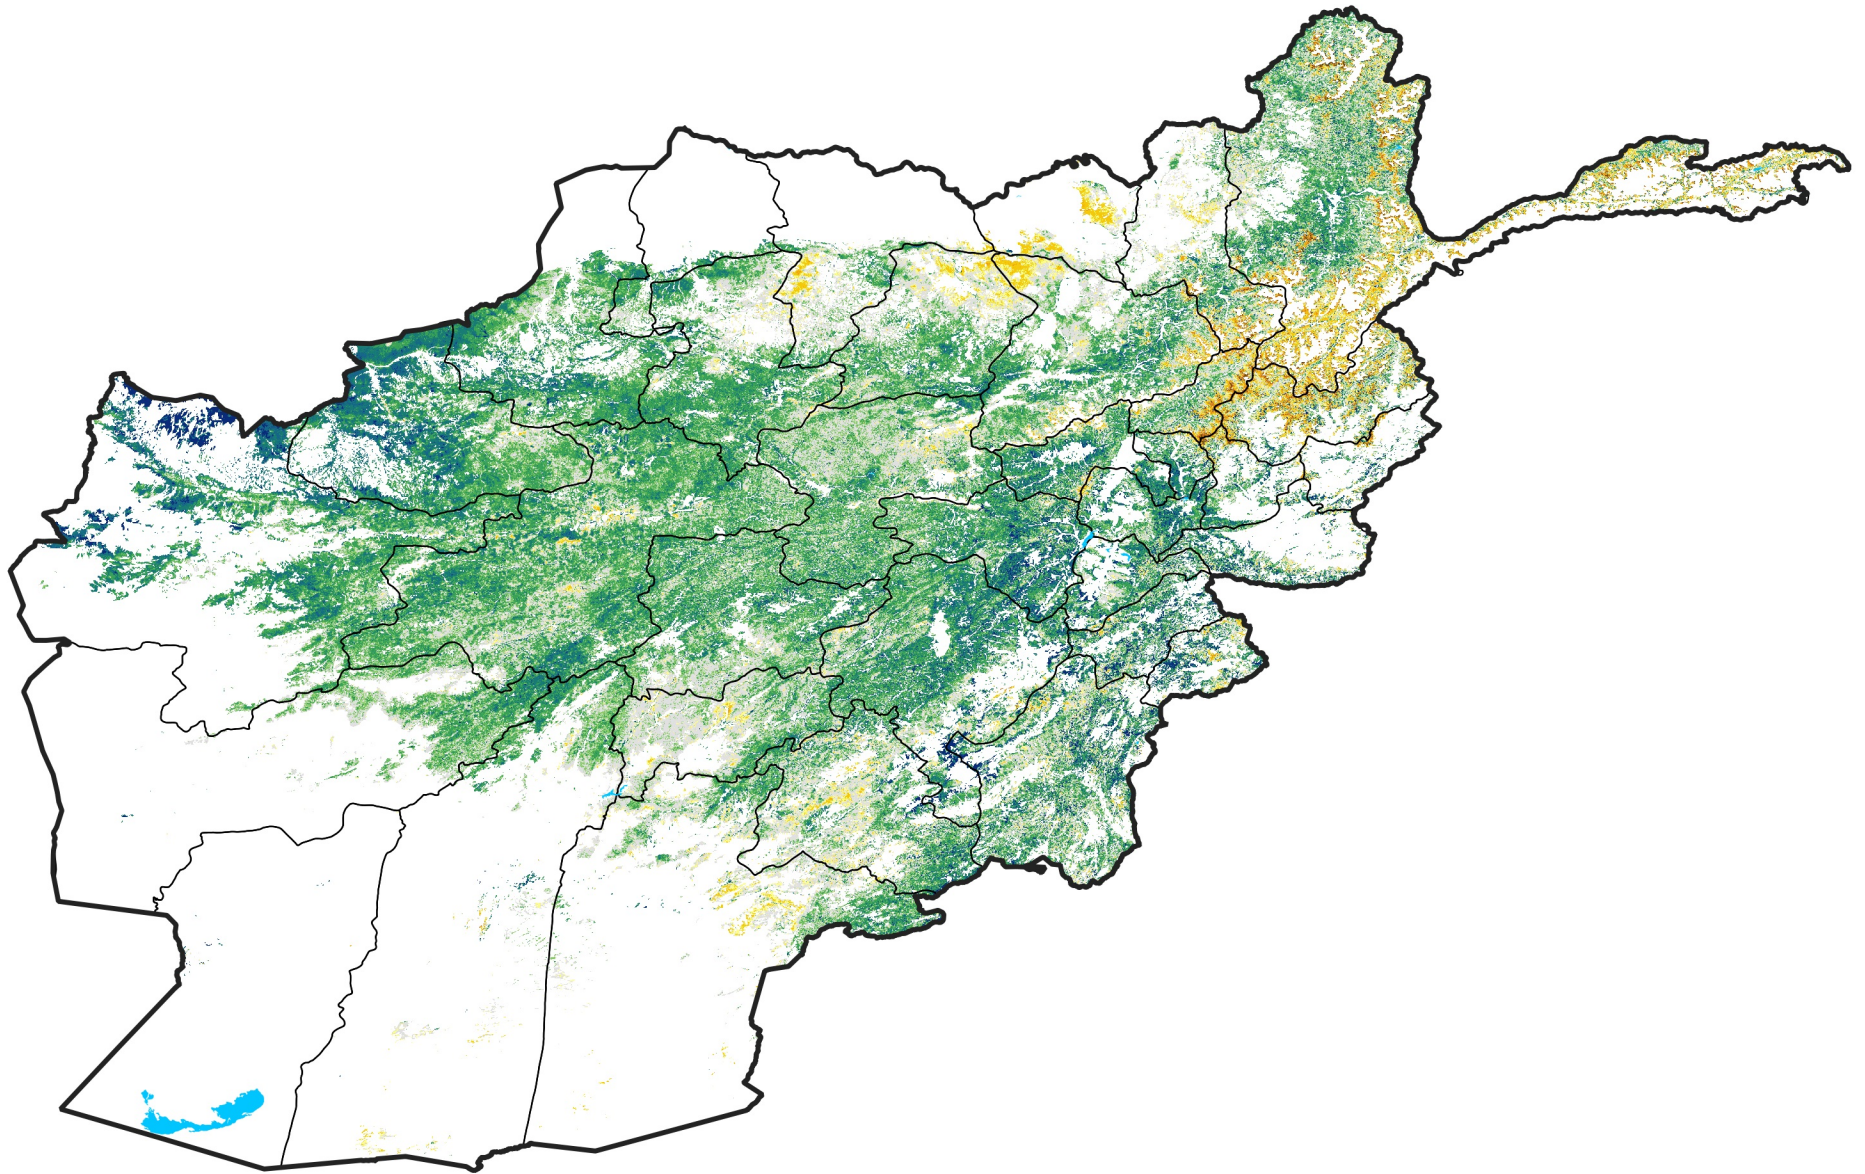

Afghanistan Rangeland Agricultural Areas

Percent of Mean NDVI

2019 / mean (2003 - 2022)

Period 21 / July 21 - 31, 2019

Percent of Normal